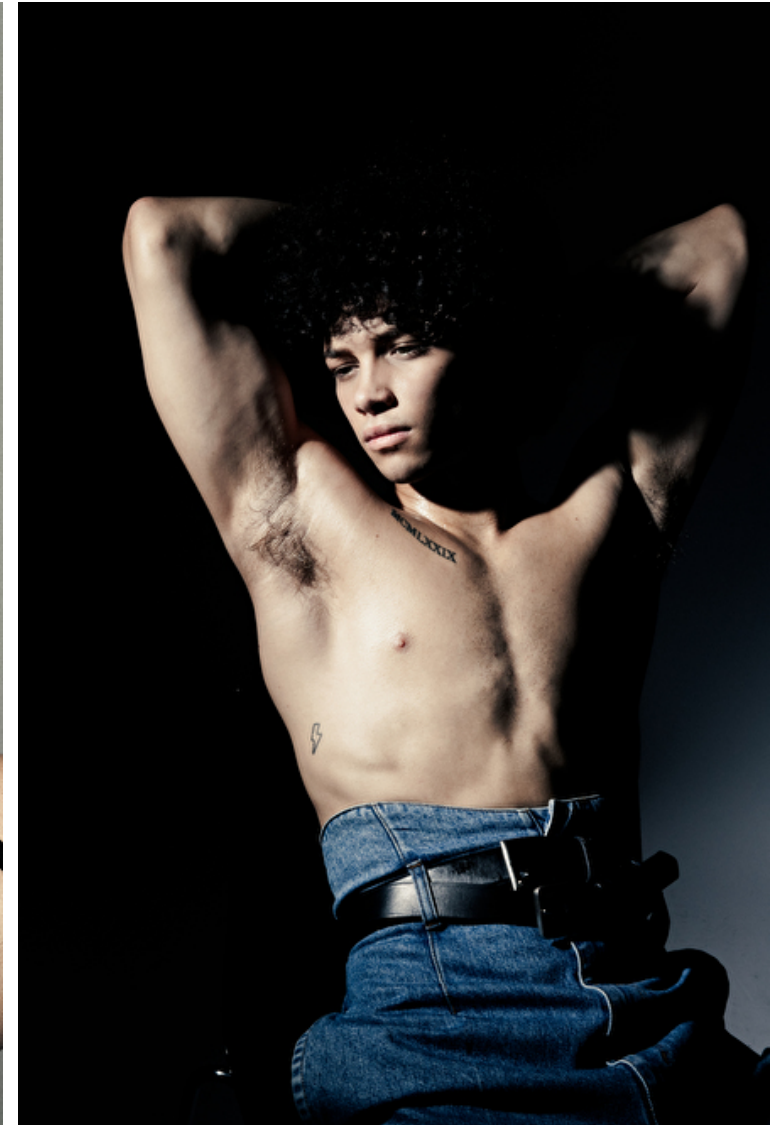

Select

MODEL MANAGEMENT

2nd floor, 77 ST. Martins Lane, London, 00000, England, United Kingdom

Phone: +44 20 7299 1300 Fax: +44 20 7299 1385 Email: info@selectmodel.com Website: <https://www.selectmodel.com/>

Adam Abbou

Height 178cm / 5' 10.0"

Chest 97cm / 38"

Waist 64cm / 25"

Hips 74cm / 29"

Shoes EU/US/UK 43 / 10.5 / 9

Eyes Brown

Hair Brown

Hair length 5