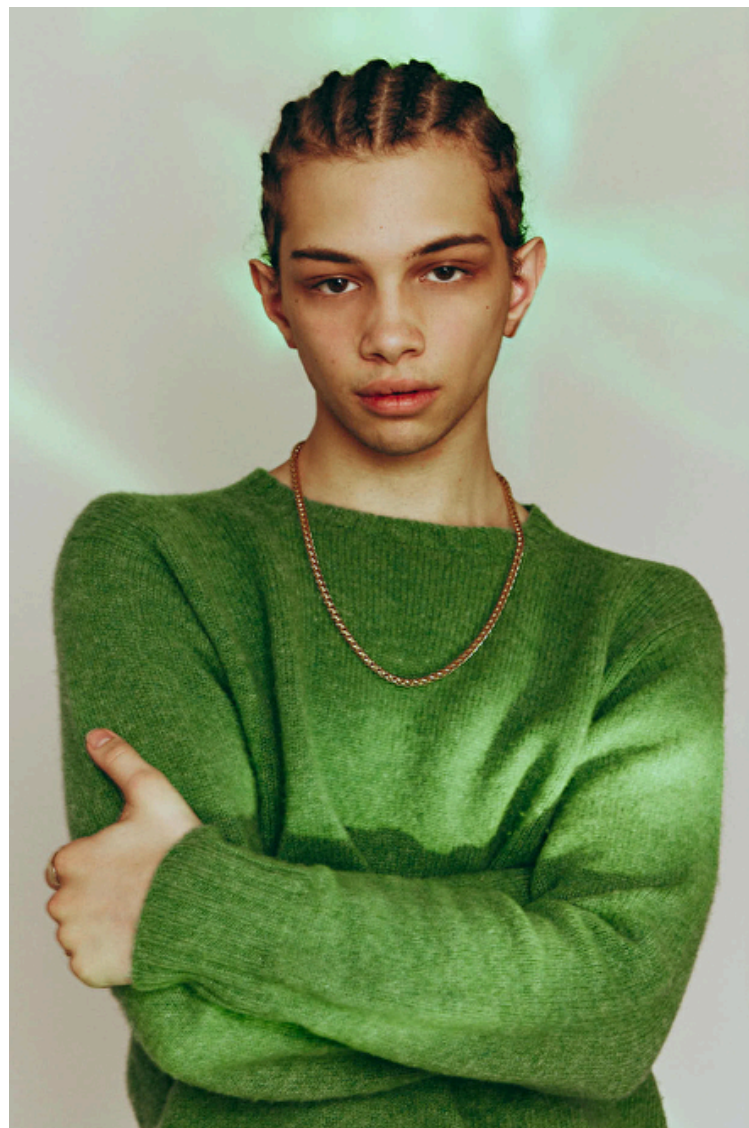

Adam Abbou

Height 178cm / 5' 10.0"

Chest 97cm / 38"

Waist 64cm / 25"

Hips 74cm / 29"

Shoes EU/US/UK 43 / 10.5 / 9

Eyes Brown

Hair Brown

Hair length 5