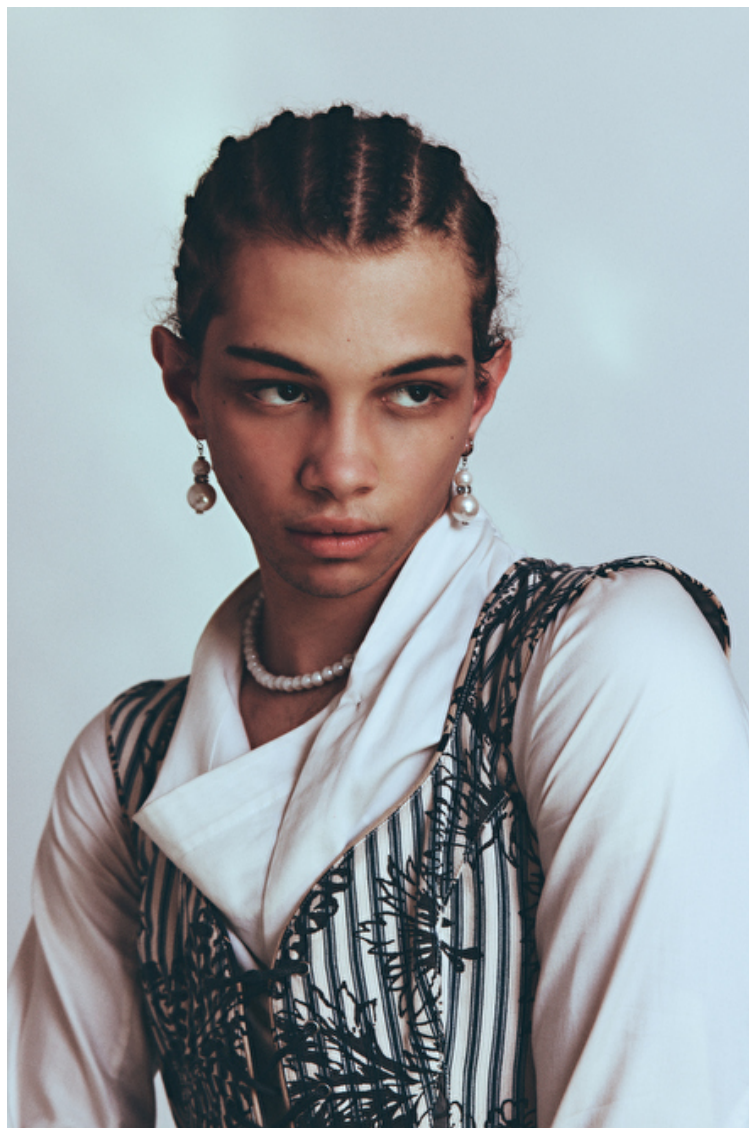

Adam Abbou

Height 178cm / 5' 10.0"

Chest 97cm / 38"

Waist 64cm / 25"

Hips 74cm / 29"

Shoes EU/US/UK 43 / 10.5 / 9

Eyes Brown

Hair Brown

Hair length 5