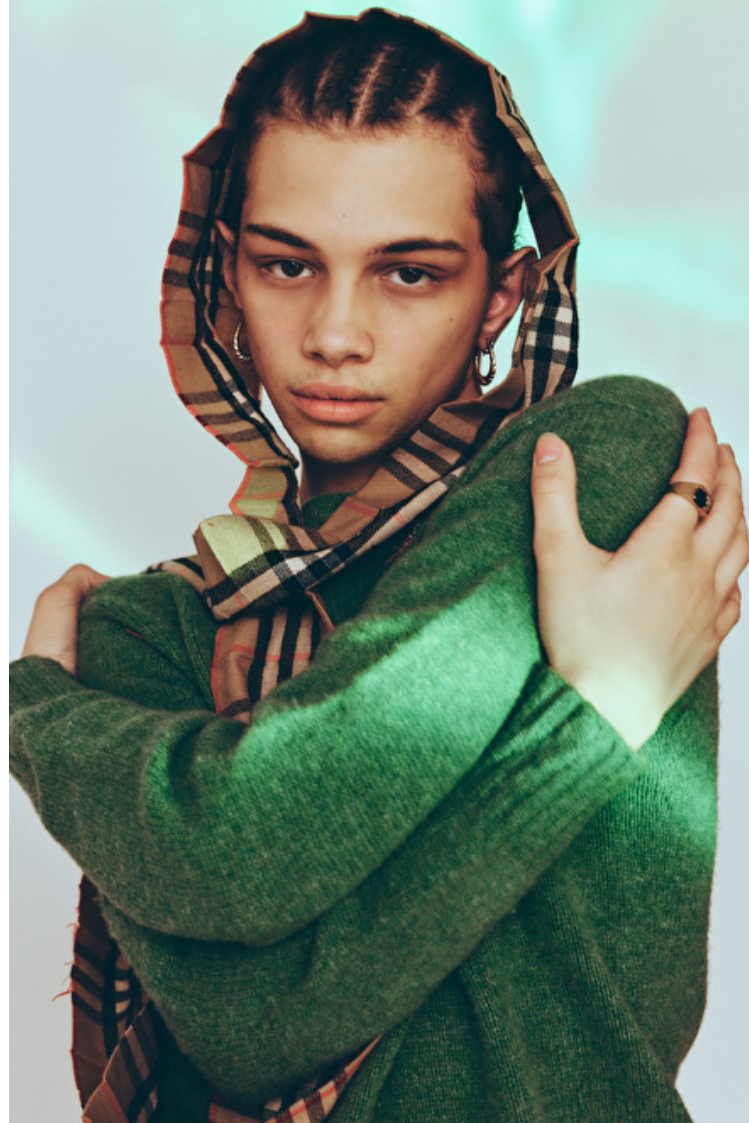

Adam Abbou

Height 178cm / 5' 10.0"

Chest 97cm / 38"

Waist 64cm / 25"

Hips 74cm / 29"

Shoes EU/US/UK 43 / 10.5 / 9

Eyes Brown

Hair Brown

Hair length 5