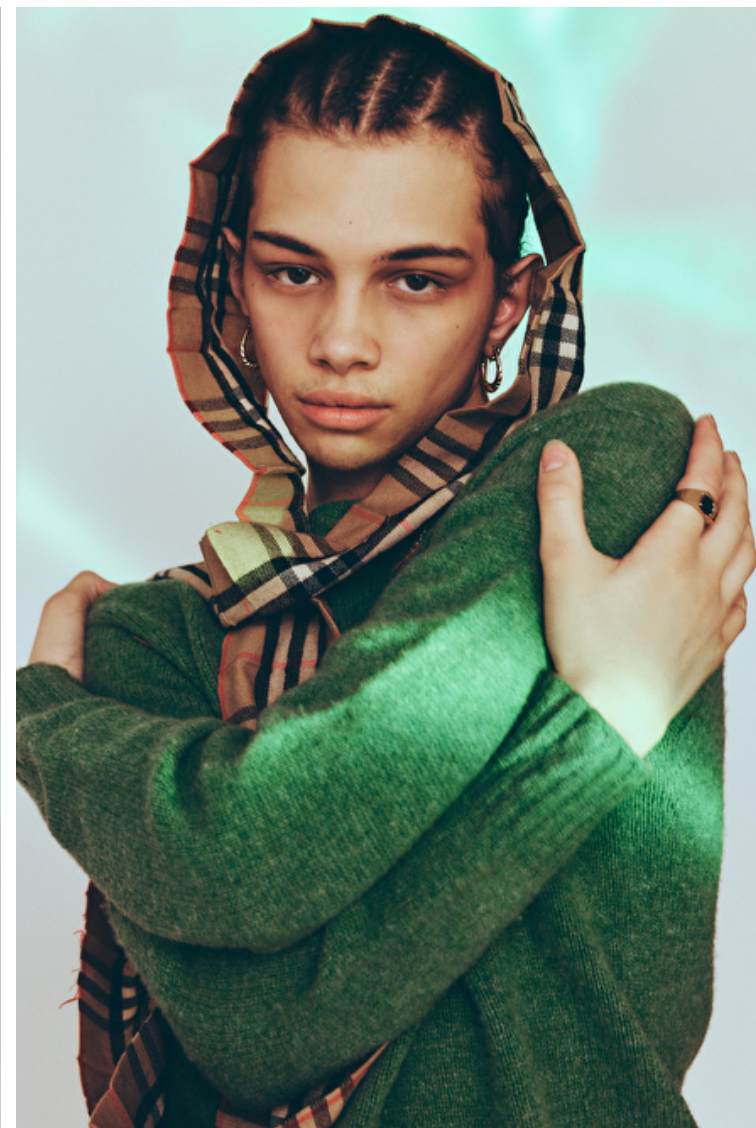

Select

MODEL MANAGEMENT

2nd floor, 77 ST. Martins Lane, London, WC2N 4AA, England, United Kingdom

Phone: +44 20 7299 1300 Fax: +44 20 7299 1385 Email: info@selectmodel.com Website: <https://www.selectmodel.com/>

Adam Abbou

Height 178cm / 5' 10.0"

Chest 97cm / 38"

Waist 64cm / 25"

Hips 74cm / 29"

Shoes EU/US/UK 43 / 10.5 / 9

Eyes Brown

Hair Brown

Hair length 5