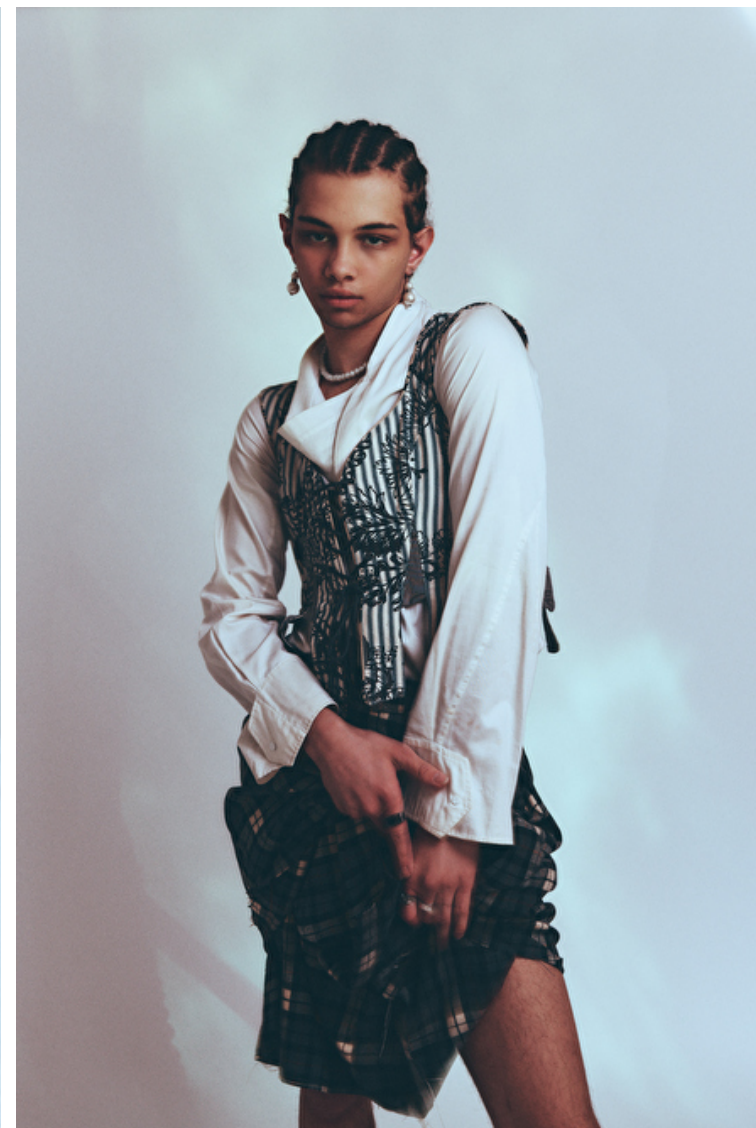

Adam Abbou

Height 178cm / 5' 10.0"

Chest 97cm / 38"

Waist 64cm / 25"

Hips 74cm / 29"

Shoes EU/US/UK 43 / 10.5 / 9

Eyes Brown

Hair Brown

Hair length 5