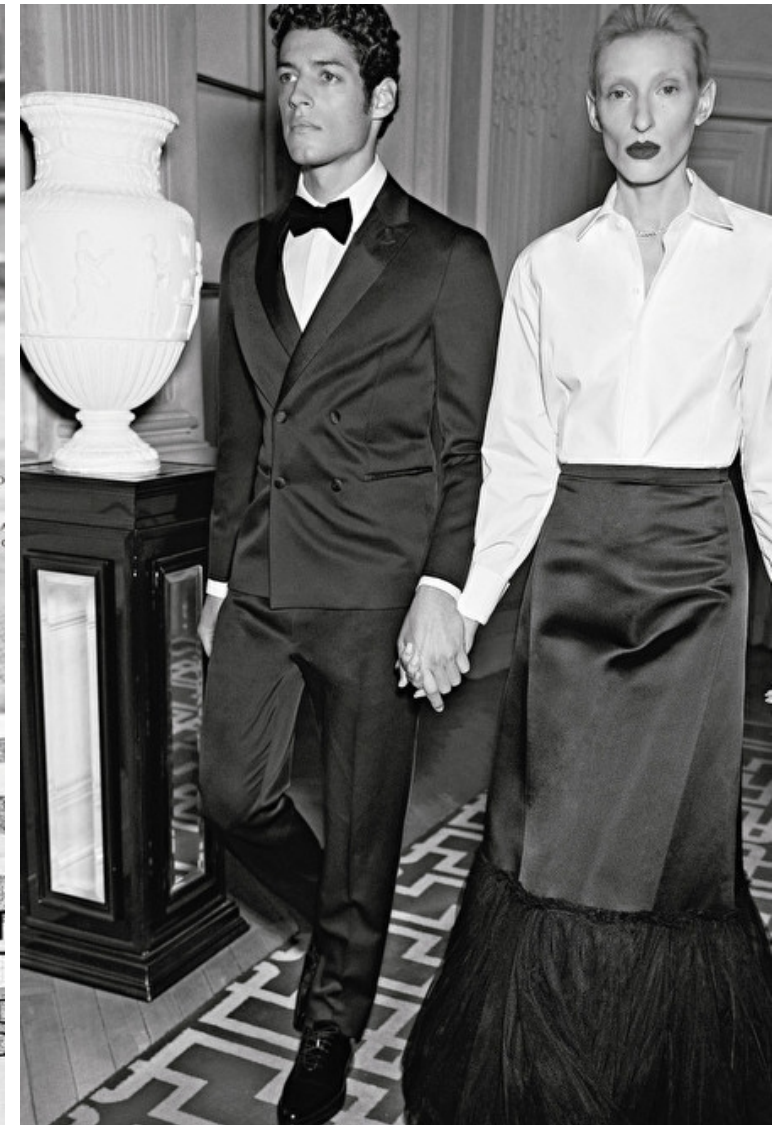

## ADRIAN PEREIRA

Height 186cm / 6' 1.0"

Chest 96cm / 38"

Waist 79cm / 31"

Hips 99cm / 39"

Shoes EU/US/UK 45 / 12 / 10.5

Eyes Blue

Hair Brown