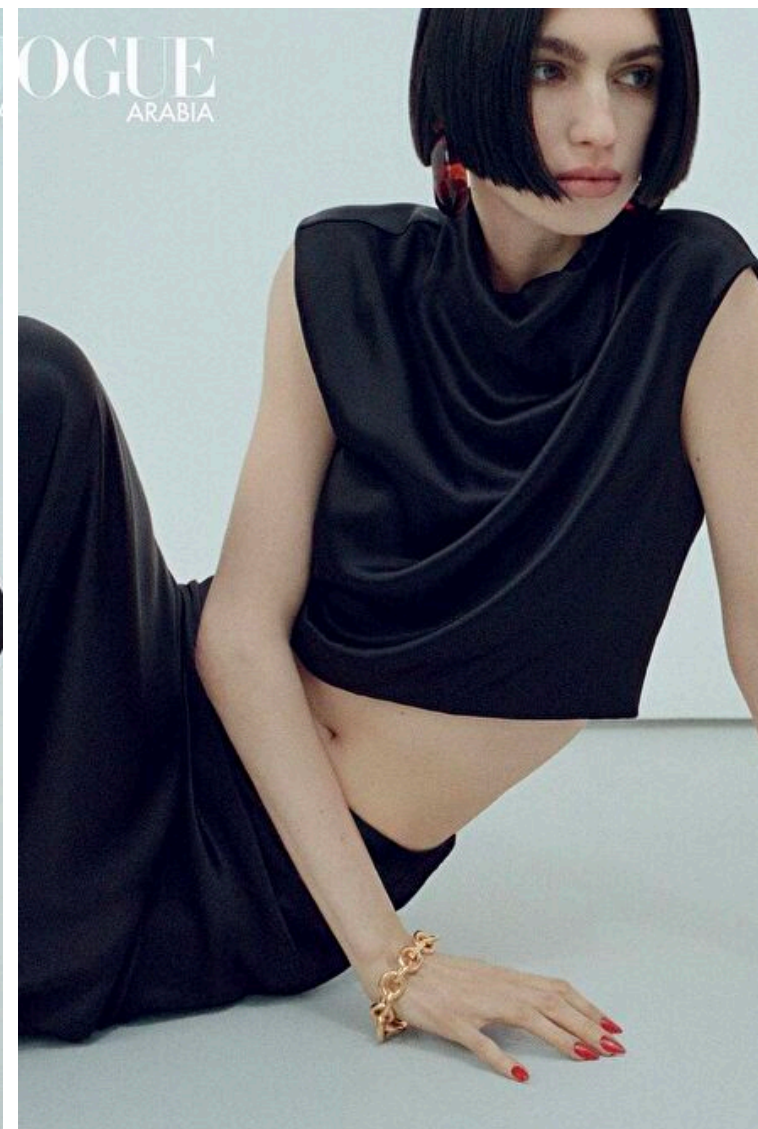

Agnese Furlanis

Height 180cm / 5' 11.0"

Bust 80cm / 31.5"

Waist 60cm / 23.5"

Hips 89cm / 35"

Shoes EU/US/UK 40 / 9 / 7

Eyes Blue

Hair Brown