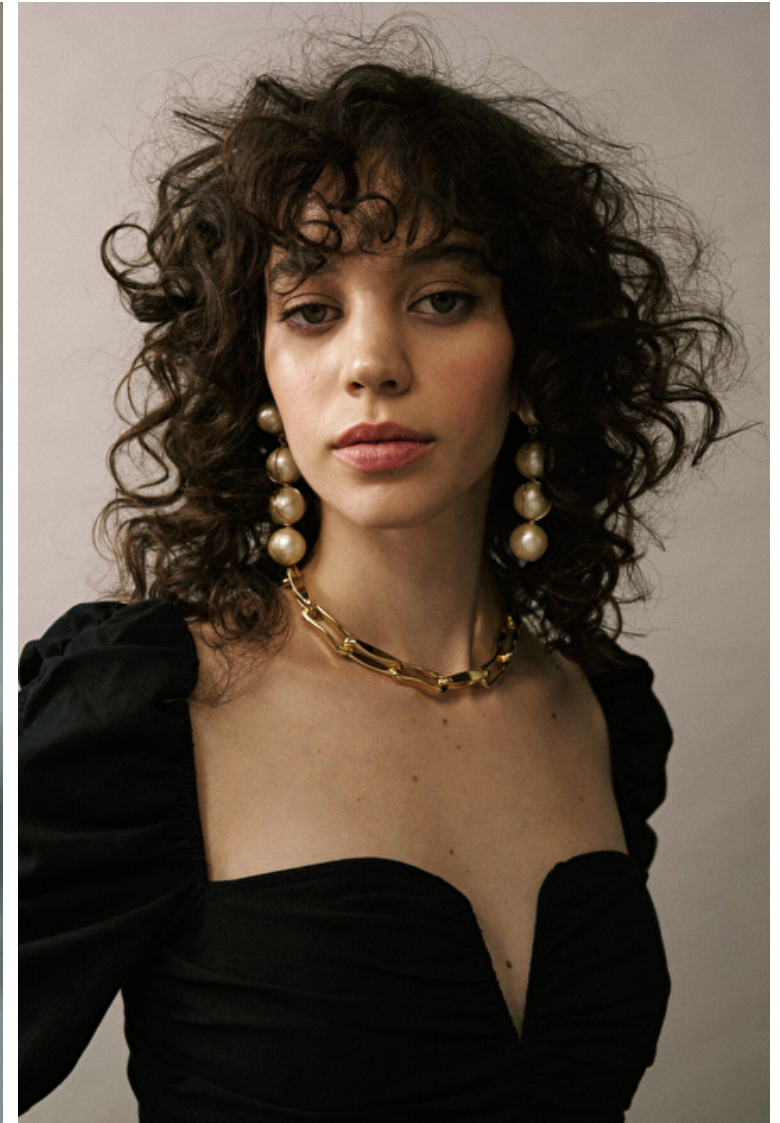

## AGUSTINA YANQUE

Height 179cm / 5' 10.5"

Size EU/US 34 / 4

Bust 76cm / 30"

Waist 60cm / 23.5"

Hips 88cm / 34.5"

Shoes EU/US/UK 39 / 8 / 6

Eyes Green brown

Hair Dark brown

Hair length 2