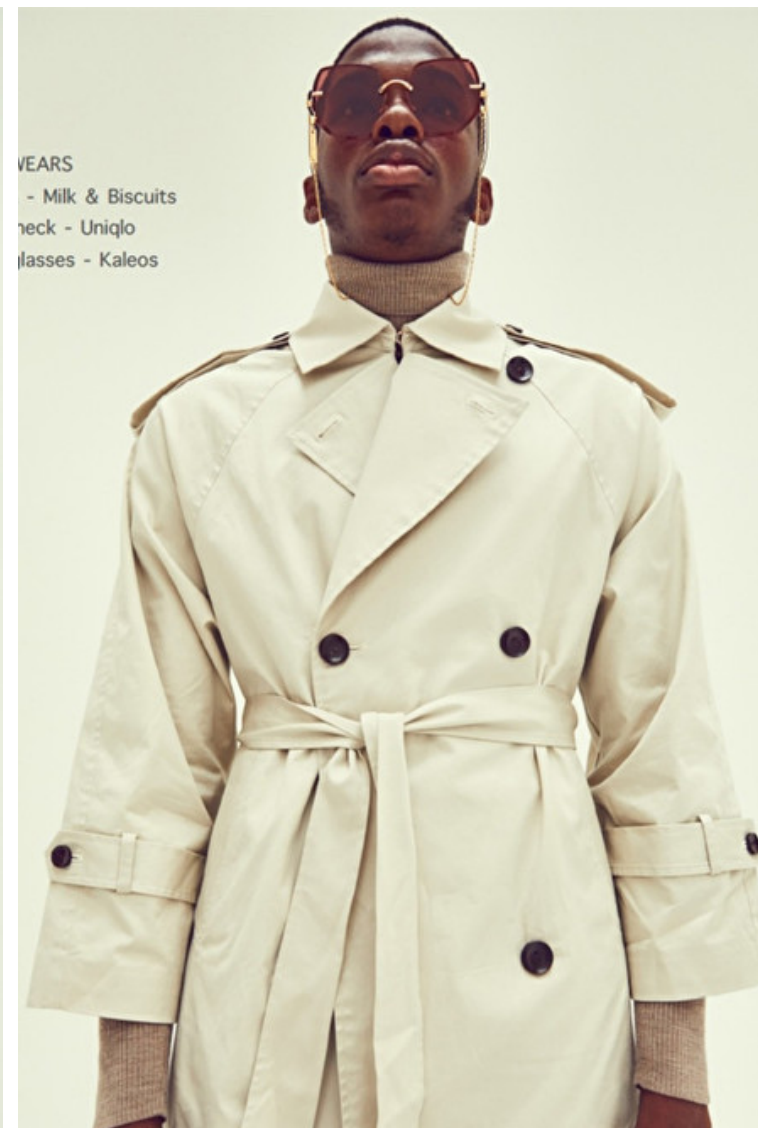

Select

MODEL MANAGEMENT

2nd floor, 77 ST. Martins Lane (entrance on Cranbourn Street) , London, WC2N 4AA, England, United Kingdom
Phone: +44 (0) 20 7299 1322 **Fax:** +44 (0) 20 7299 1386 **Email:** info@selectmodel.com **Website:** https://www.selectmodel.com/

AJ

Height 186cm / 6' 1.0"

Chest 93cm / 36.5"

Hips 98cm / 38.5"

Waist 82cm / 32.5"

Shoes EU/US/UK 44.5 / 11.5 /
10

Inseam 84cm / 33"

Neck 37cm / 14.5"

Hair Black

Eyes Black

WEARS

- Milk & Biscuits

neck - Uniqlo

glasses - Kaleos