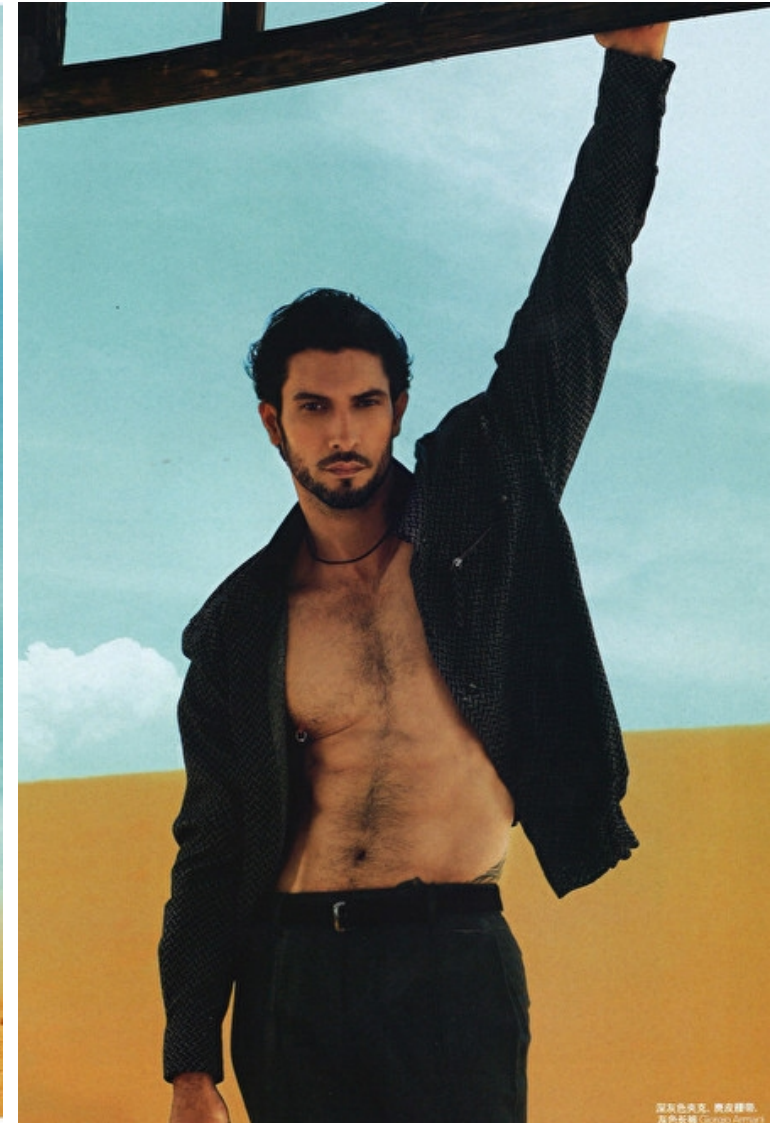

Select

MODEL MANAGEMENT

2nd floor, 77 ST. Martins Lane (entrance on Cranbourn Street) , London, WC2N 4AA, England, United Kingdom
Phone: +44 (0) 20 7299 1322 Fax: +44 (0) 20 7299 1386 Email: info@selectmodel.com Website: https://www.selectmodel.com/

Alban Rassier

Height 183cm / 6' 0.0"

Size EU/US 50 / 20

Chest 97cm / 38"

Waist 83cm / 32.5"

Hips 97cm / 38"

Shoes EU/US/UK 43 / 10.5 / 9

Eyes Hazel

Hair Dark brown