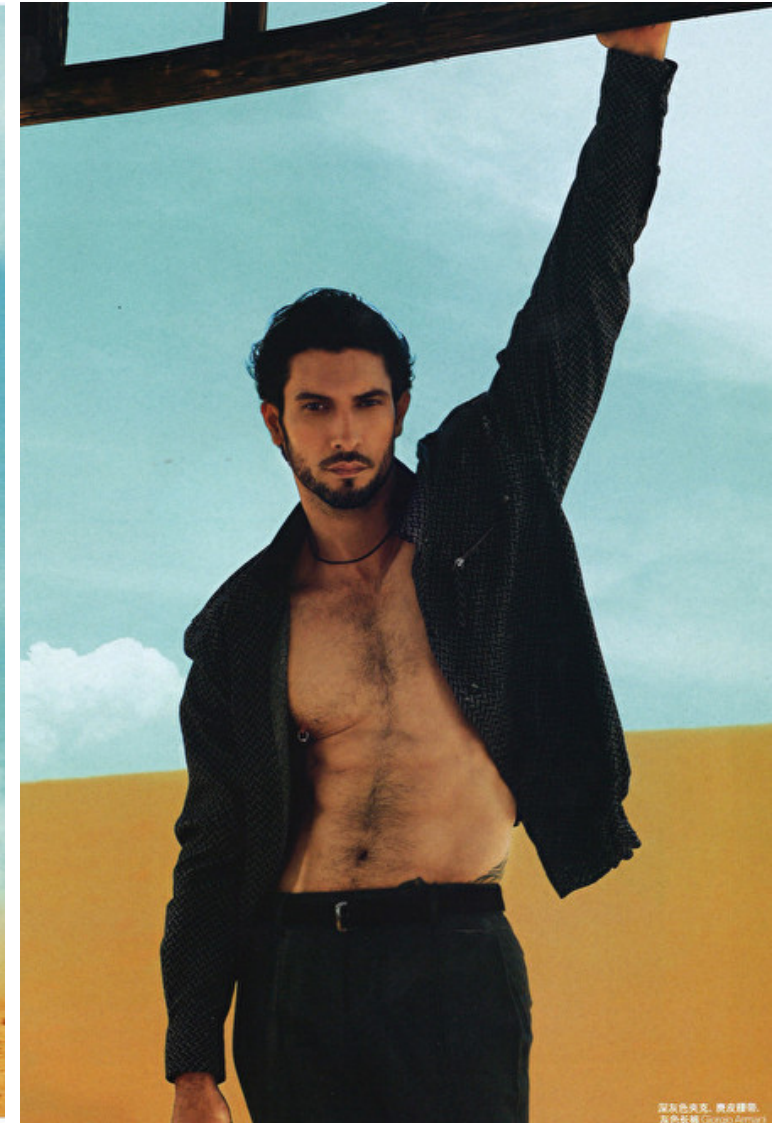

Select

MODEL MANAGEMENT

2nd floor, 77 ST. Martins Lane (entrance on Cranbourn Street) , London, WC2N 4AA, England, United Kingdom
Phone: +44 (0) 20 7299 1322 Fax: +44 (0) 20 7299 1386 Email: info@selectmodel.com Website: https://www.selectmodel.com/

Alban Rassier

Height 183cm / 6' 0.0"

Size EU/US 50 / 20

Chest 99cm / 39"

Waist 79cm / 31"

Hips 97cm / 38"

Shoes EU/US/UK 43 / 10.5 / 9

Eyes Hazel

Hair Dark brown

深灰色美衣、棕色项链
灰色长裤 (Emporio Armani)