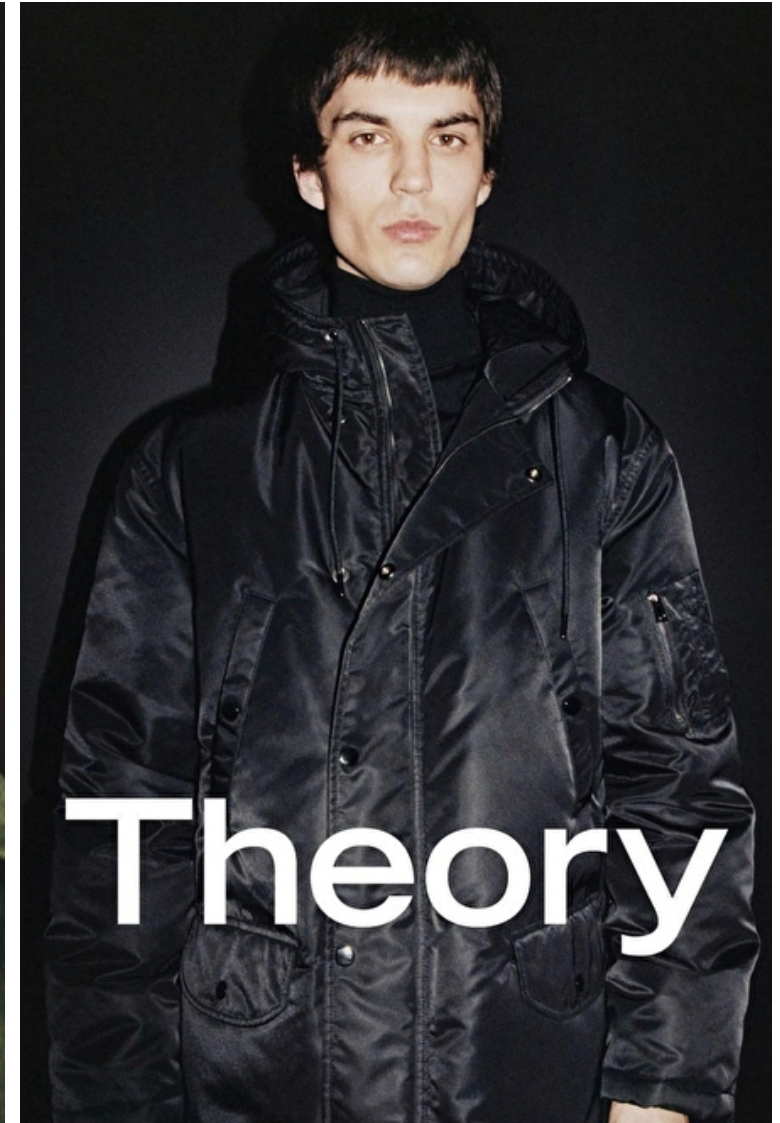

Select

MODEL MANAGEMENT

2nd floor, 77 ST. Martins Lane (entrance on Cranbourn Street) , London, WC2N 4AA, England, United Kingdom
Phone: +44 (0) 20 7299 1322 **Fax:** +44 (0) 20 7299 1386 **Email:** info@selectmodel.com **Website:** https://www.selectmodel.com/

ALEKSANDR GUDRINS

Height 186cm / 6' 1.0"

Chest 94cm / 37"

Waist 70cm / 27.5"

Hips 92cm / 36"

Shoes EU/US/UK 41 / 8.5 / 7.5

Eyes Hazel

Hair Dark brown

Inseam 77cm / 30.5"

Sleeve 60cm / 23.5"

Suit size 48cm / 38"

Location Milan