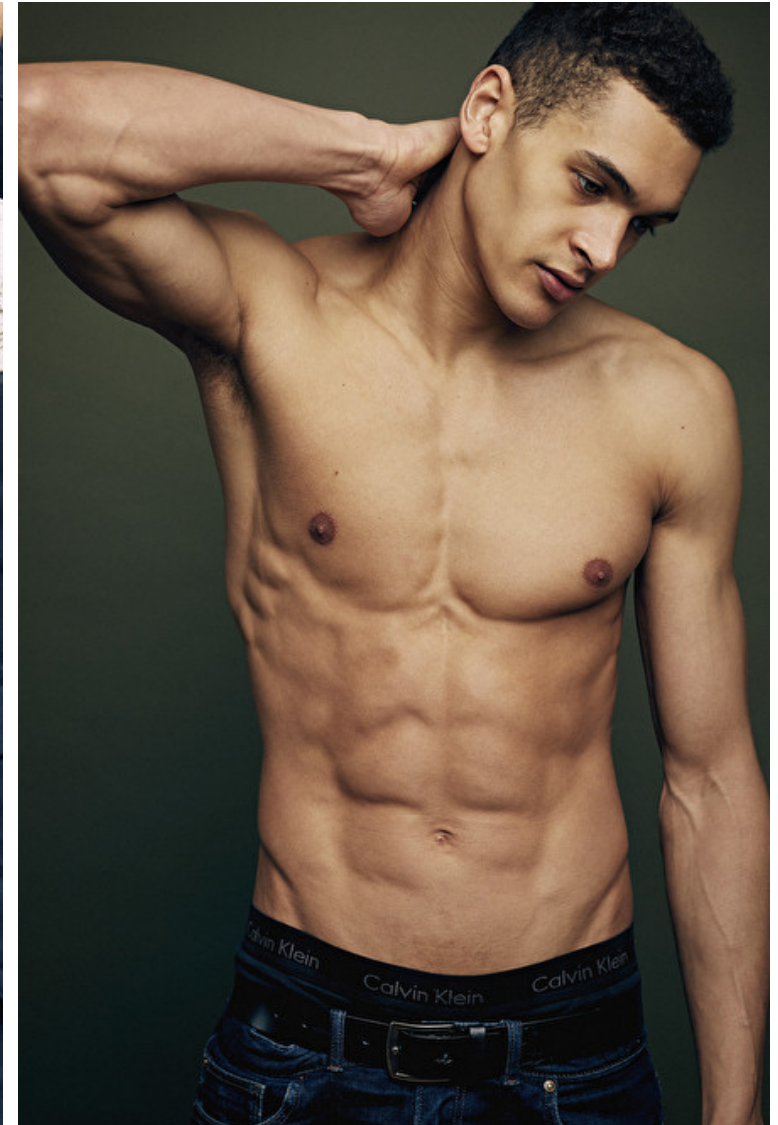

ALEX KING

Height 188cm / 6' 2.0"

Chest 101cm / 40"

Waist 84cm / 33"

Shoes EU/US/UK 47.5 / 14 / 12

Inseam 81cm / 32"

Neck 38cm / 15"

Hair Brown

Eyes Hazel

ALEX KING

Height 188cm / 6' 2.0"

Chest 101cm / 40"

Waist 84cm / 33"

Shoes EU/US/UK 47.5 / 14 / 12

Inseam 81cm / 32"

Neck 38cm / 15"