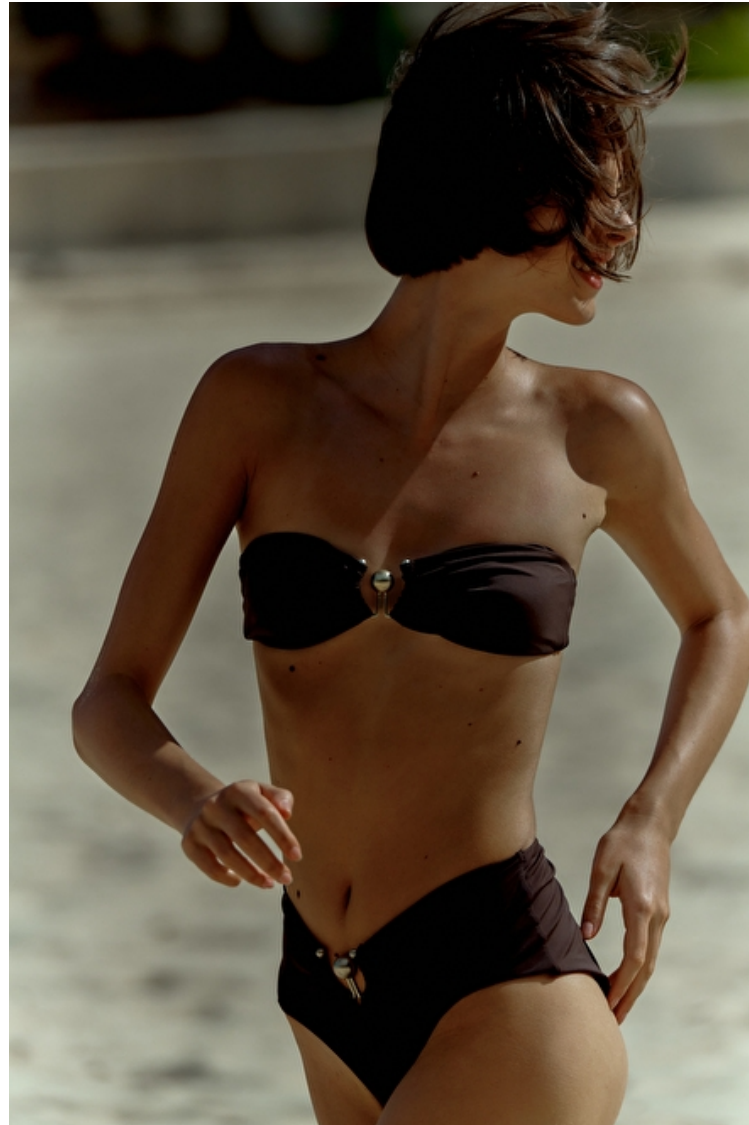

Select

MODEL MANAGEMENT

2nd floor, 77 ST. Martins Lane, London, 00000, England, United Kingdom

Phone: +44 20 7299 1300 Fax: +44 20 7299 1385 Email: info@selectmodel.com Website: <https://www.selectmodel.com/>

ALIDA ACIU

Height 178cm / 5' 10.0"

Bust 81cm / 32"

Waist 62cm / 24.5"

Hips 91cm / 36"

Shoes EU/US/UK 38 / 7.5 / 5

Eyes Brown

Hair Brown

Cup B