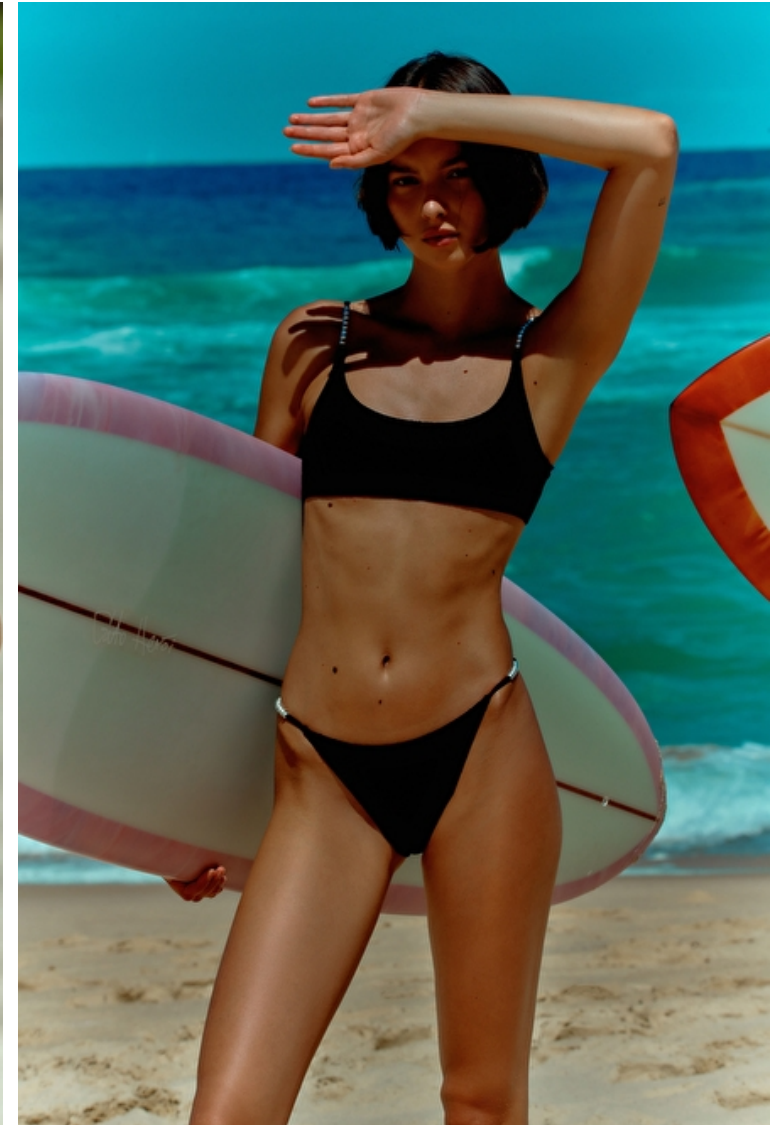

Select

MODEL MANAGEMENT

2nd floor, 77 ST. Martins Lane, London, 00000, England, United Kingdom

Phone: +44 20 7299 1300 Fax: +44 20 7299 1385 Email: info@selectmodel.com Website: <https://www.selectmodel.com/>

ALIDA ACIU

Height 178cm / 5' 10.0"

Bust 81cm / 32"

Waist 62cm / 24.5"

Hips 91cm / 36"

Shoes EU/US/UK 38 / 7.5 / 5

Eyes Brown

Hair Brown

Cup B