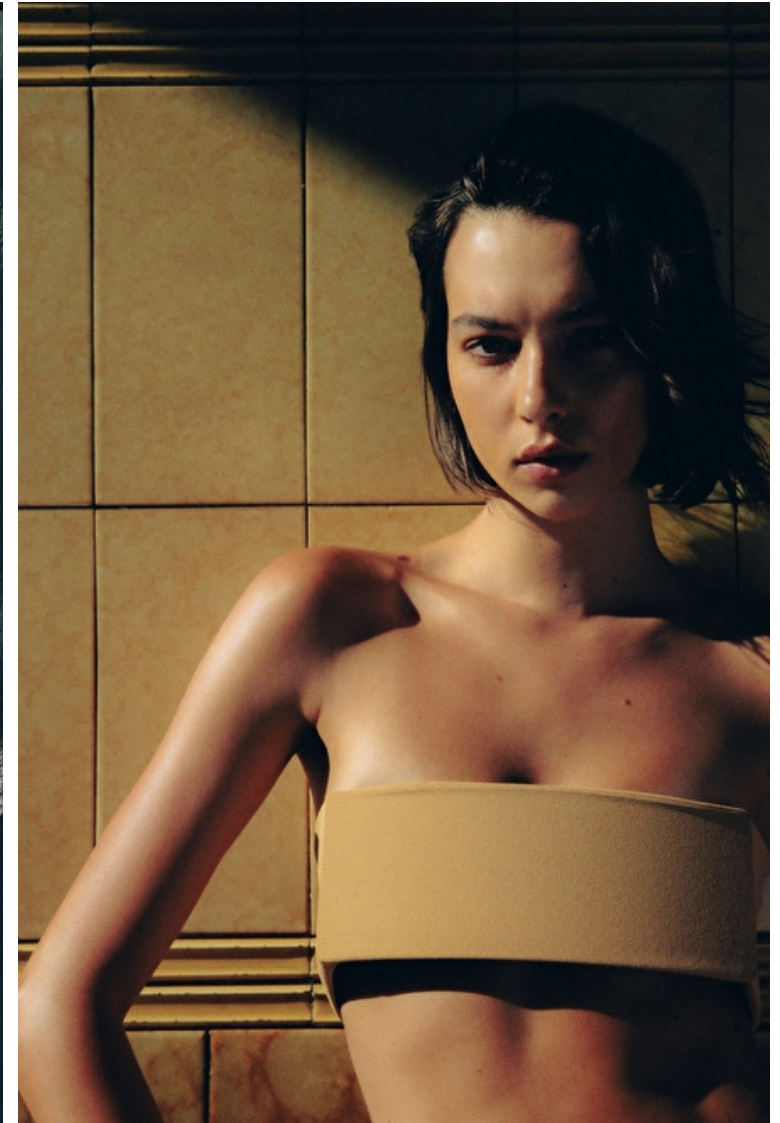

Select

MODEL MANAGEMENT

2nd floor, 77 ST. Martins Lane, London, 00000, England, United Kingdom

Phone: +44 20 7299 1300 Fax: +44 20 7299 1385 Email: info@selectmodel.com Website: <https://www.selectmodel.com/>

ALIDA ACIU

Height 178cm / 5' 10.0"

Bust 81cm / 32"

Waist 62cm / 24.5"

Hips 91cm / 36"

Shoes EU/US/UK 38 / 7.5 / 5

Eyes Brown

Hair Brown

Cup B