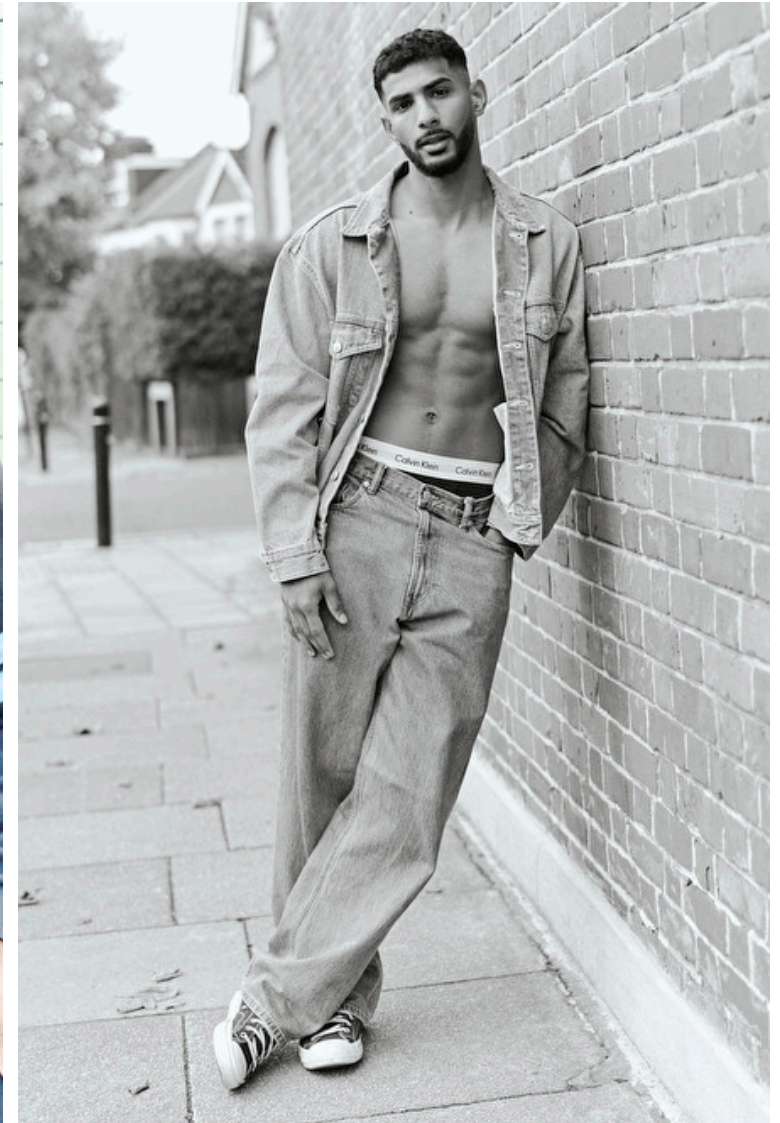

Select

MODEL MANAGEMENT

2nd floor, 77 ST. Martins Lane (entrance on Cranbourn Street) , London, WC2N 4AA, England, United Kingdom
Phone: +44 (0) 20 7299 1322 **Fax:** +44 (0) 20 7299 1386 **Email:** info@selectmodel.com **Website:** https://www.selectmodel.com/

ALVIN

Height 188cm / 6' 2.0"

Chest 99cm / 39"

Waist 76cm / 30"

Hips 101cm / 40"

Shoes EU/US/UK 46 / 12.5 / 11

Eyes Brown

Hair Black

Inseam 84cm / 33"

Neck 38cm / 15"

Sleeve 71cm / 28"