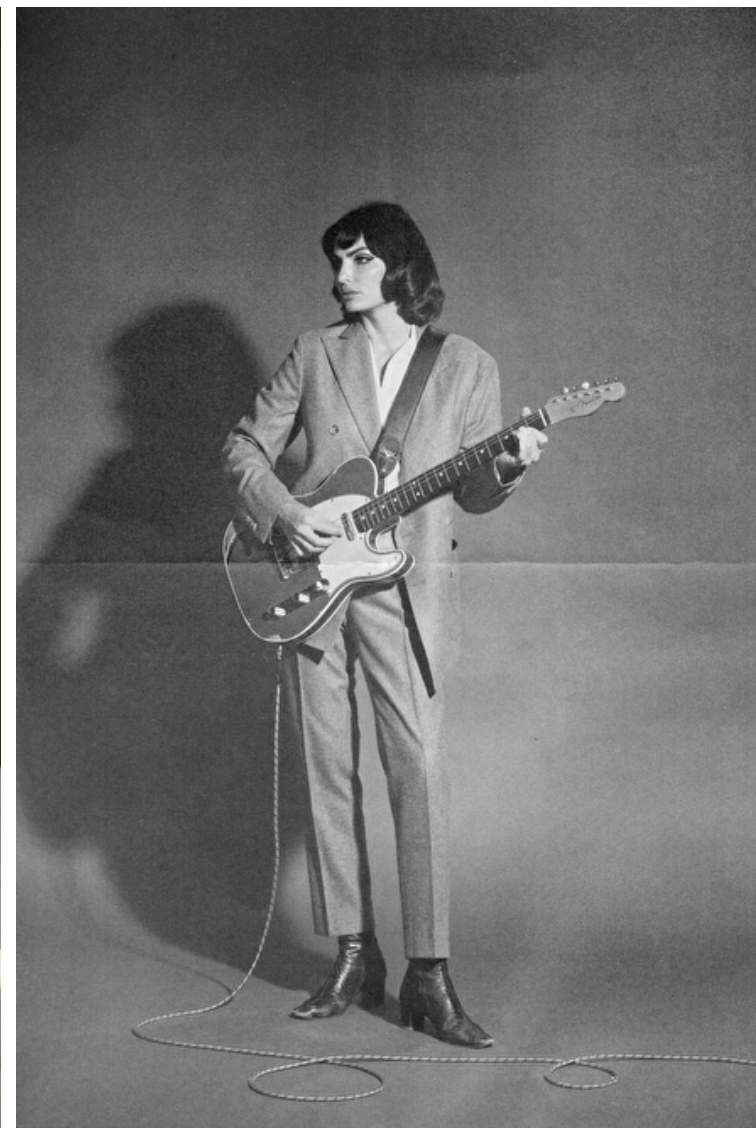

ALYSSA MILLER

Height 176cm / 5' 9.5"

Bust 86cm / 34"

Hips 91cm / 36"

Waist 66cm / 26"

Shoes EU/US/UK 40 / 9 / 7

Hair Brown

Eyes Blue green