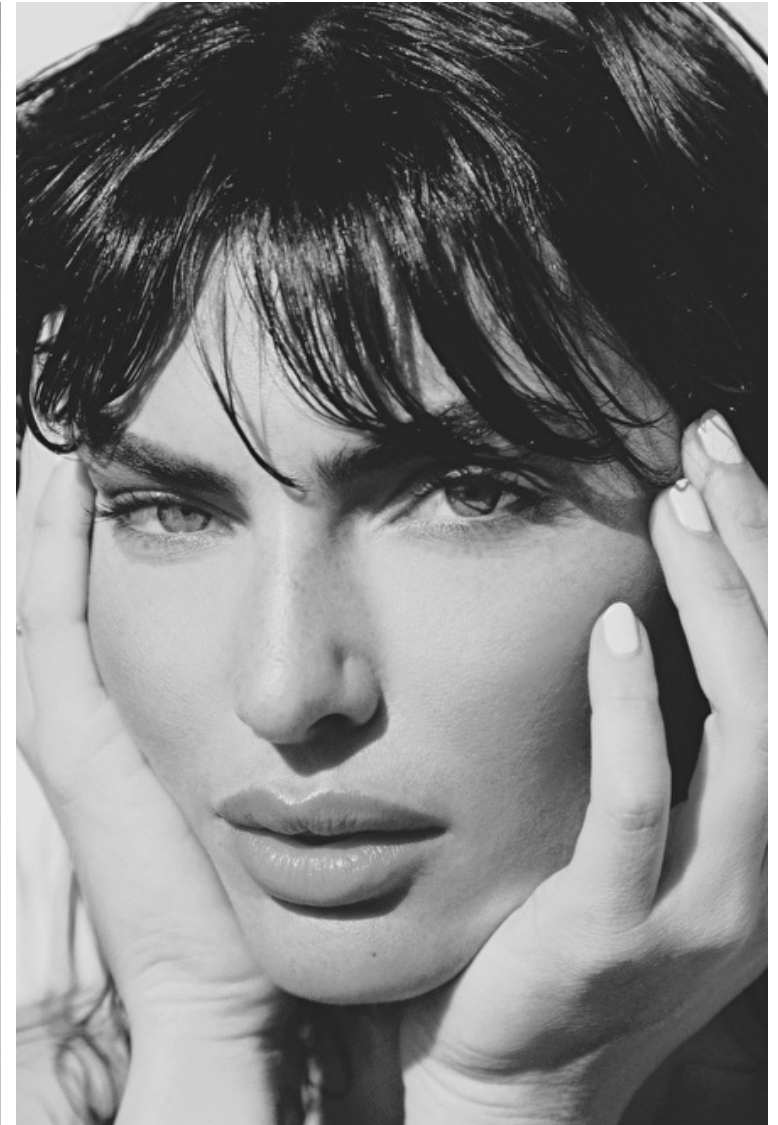

ALYSSA MILLER

Height 176cm / 5' 9.5"

Bust 86cm / 34"

Hips 91cm / 36"

Waist 66cm / 26"

Shoes EU/US/UK 40 / 9 / 7

Hair Brown

Eyes Blue green