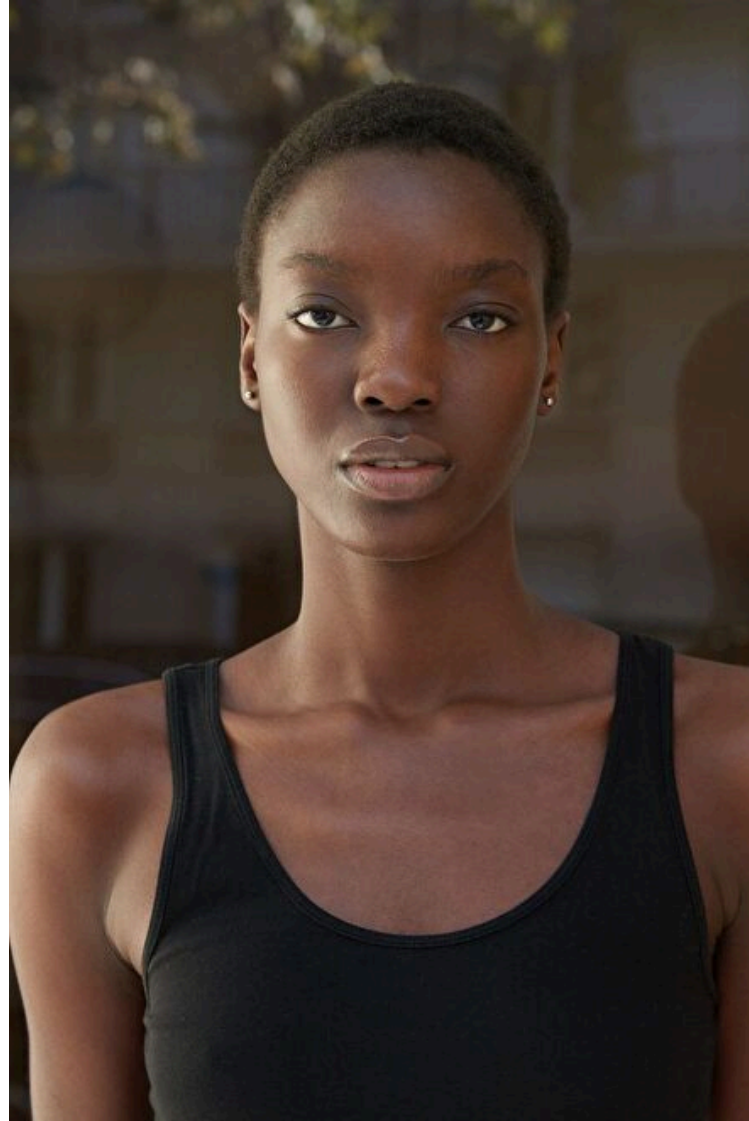

## AMA

Height 178cm / 5' 10.0"

Bust 76cm / 30"

Waist 61cm / 24"

Hips 86cm / 34"

Shoes EU/US/UK 41 / 9.5 / 8

Eyes Brown

Hair Dark brown