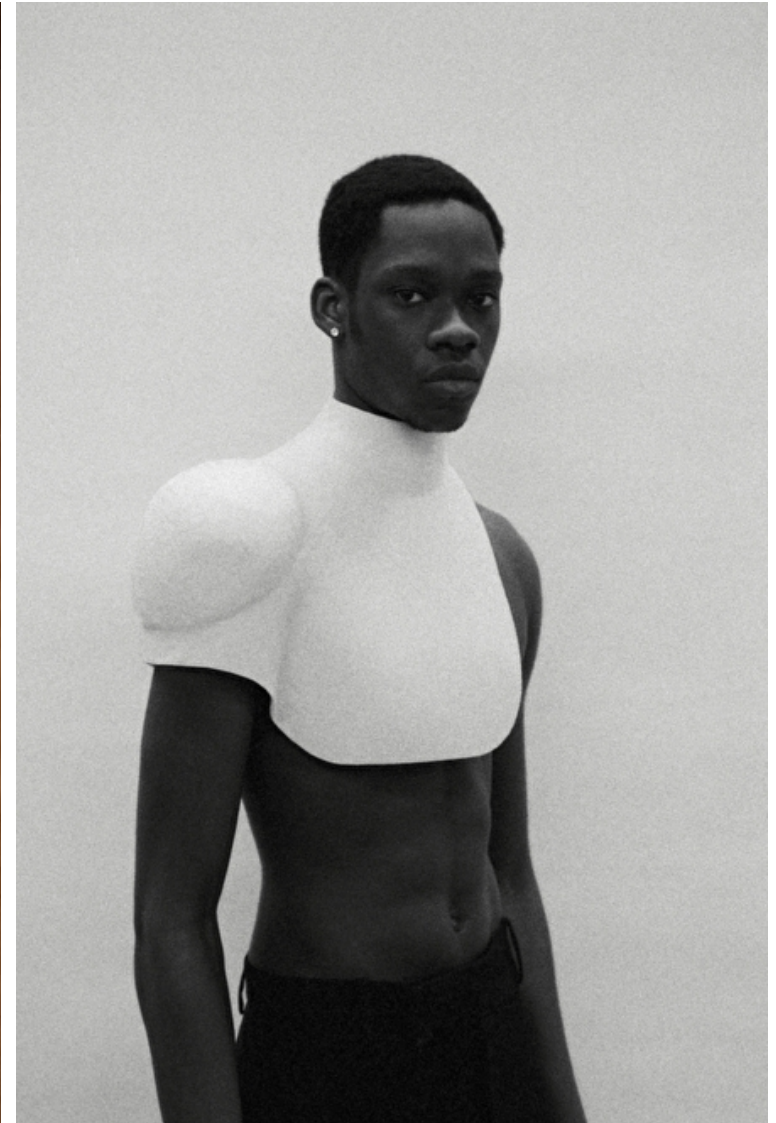

Select

MODEL MANAGEMENT

2nd floor, 77 ST. Martins Lane (entrance on Cranbourn Street) , London, WC2N 4AA, England, United Kingdom
Phone: +44 (0) 20 7299 1322 **Fax:** +44 (0) 20 7299 1386 **Email:** info@selectmodel.com **Website:** https://www.selectmodel.com/

AMADOU

Height 193cm / 6' 4.0"

Chest 87cm / 34.5"

Waist 69cm / 27"

Shoes EU/US/UK 44.5 / 11.5 /
10

Inseam 88cm / 34.5"

Hair Black

Hair length 3

Eyes Black

Hips 79cm / 31"

Neck 36cm / 14"

Location Paris