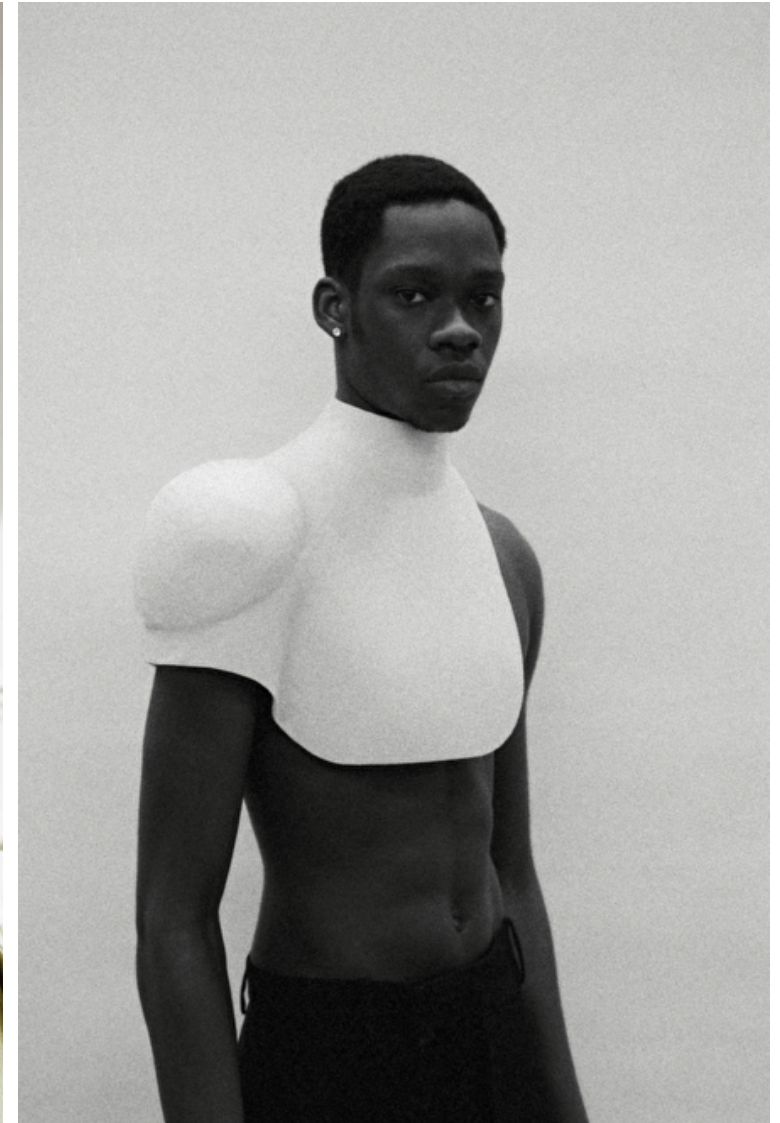

Select

MODEL MANAGEMENT

2nd floor, 77 ST. Martins Lane (entrance on Cranbourn Street) , London, WC2N 4AA, England, United Kingdom
Phone: +44 (0) 20 7299 1322 **Fax:** +44 (0) 20 7299 1386 **Email:** info@selectmodel.com **Website:** https://www.selectmodel.com/

AMADOU

Height 193cm / 6' 4.0"

Chest 87cm / 34.5"

Waist 69cm / 27"

Shoes EU/US/UK 44.5 / 11.5 /
10

Inseam 88cm / 34.5"

Hair Black

Hair length 3

Eyes Black

Hips 79cm / 31"

Neck 36cm / 14"