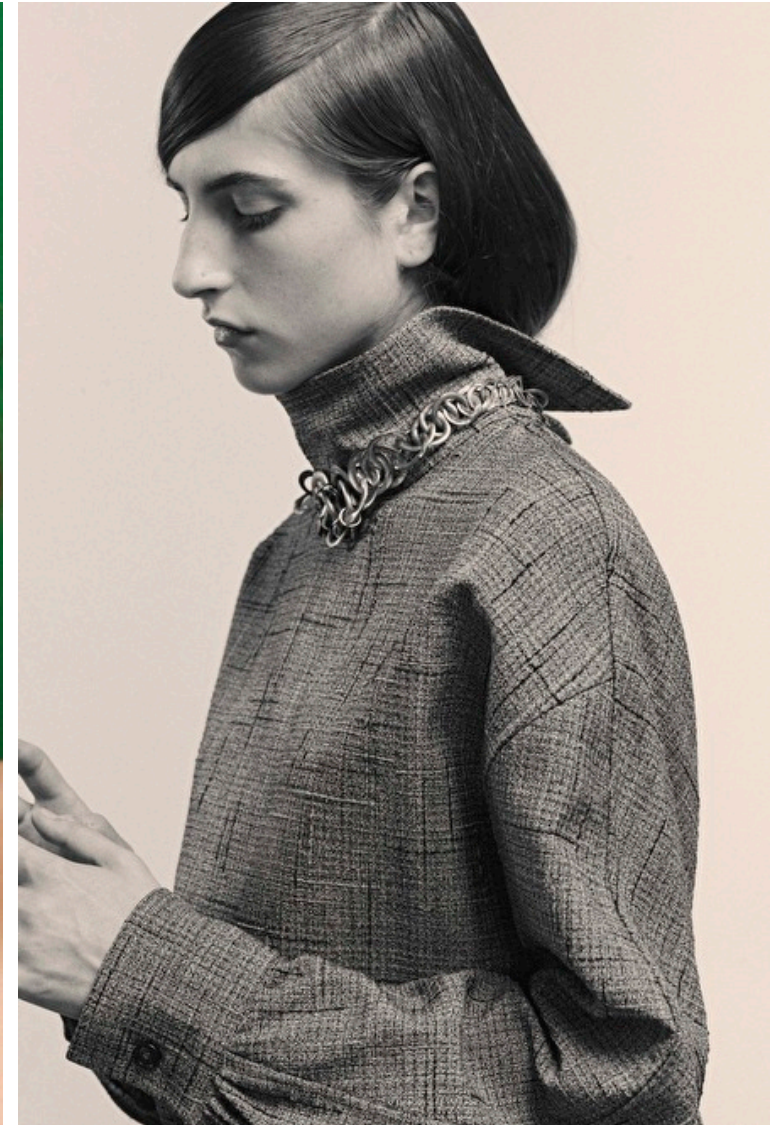

AMELIE STEELE

Height 178cm / 5' 10.0"

Bust 81cm / 32"

Waist 57cm / 22.5"

Hips 84cm / 33"

Shoes EU/US/UK 41.5 / 10 / 8

Eyes Blue green

Hair Dark brown

Cup A

Location UNITED KINGDOM