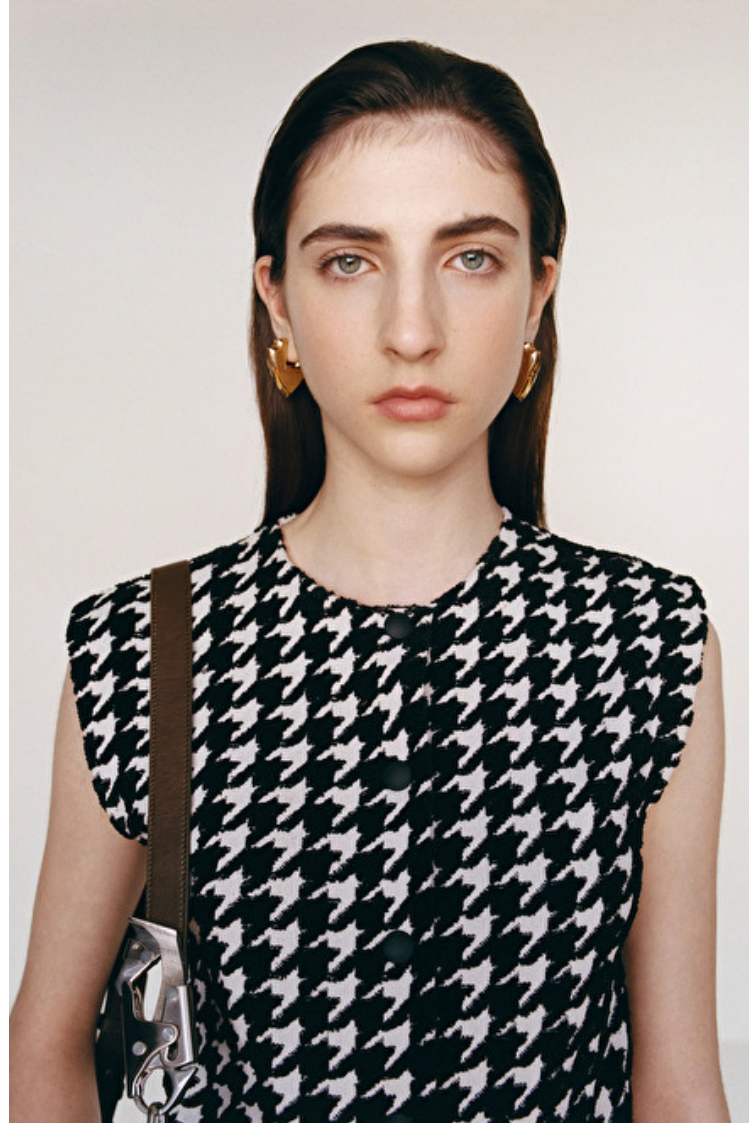

Select

MODEL MANAGEMENT

2nd floor, 77 ST. Martins Lane, London, 00000, England, United Kingdom

Phone: +44 20 7299 1300 Fax: +44 20 7299 1385 Email: info@selectmodel.com Website: <https://www.selectmodel.com/>

AMELIE STEELE

Height 178cm / 5' 10.0"

Bust 81cm / 32"

Waist 57cm / 22.5"

Hips 84cm / 33"

Shoes EU/US/UK 41.5 / 10 / 8

Eyes Blue green

Hair Dark brown

Cup A

Location UNITED KINGDOM