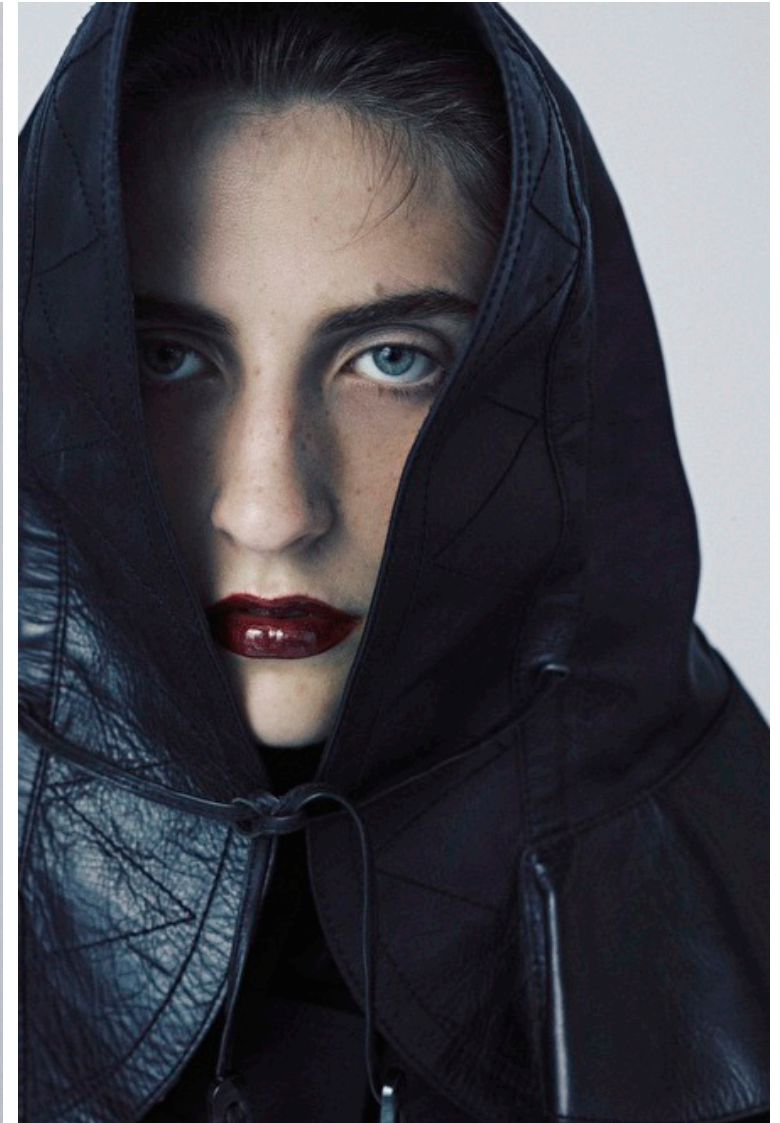

AMELIE STEELE

Height 178cm / 5' 10.0"

Bust 81cm / 32"

Waist 57cm / 22.5"

Hips 84cm / 33"

Shoes EU/US/UK 41.5 / 10 / 8

Eyes Blue green

Hair Dark brown

Cup A

Location UNITED KINGDOM