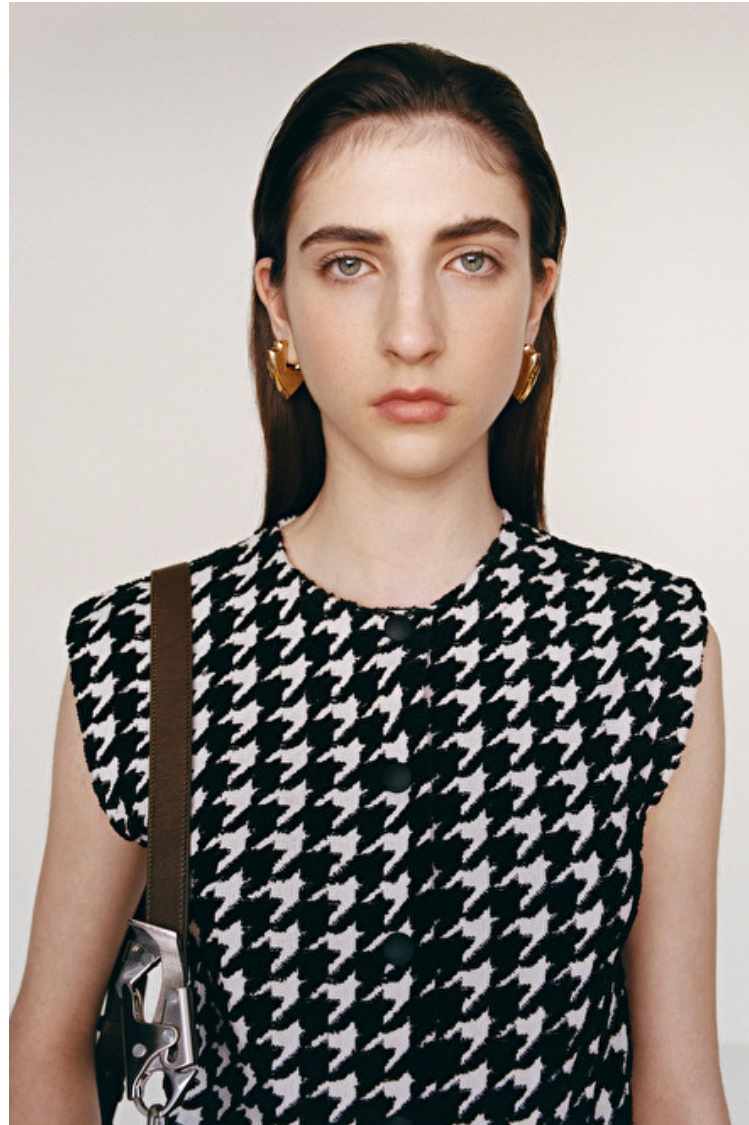

AMELIE STEELE

Height 178cm / 5' 10.0"

Bust 81cm / 32"

Waist 57cm / 22.5"

Hips 84cm / 33"

Shoes EU/US/UK 41.5 / 10 / 8

Eyes Blue green

Hair Dark brown

Cup A

Location UNITED KINGDOM