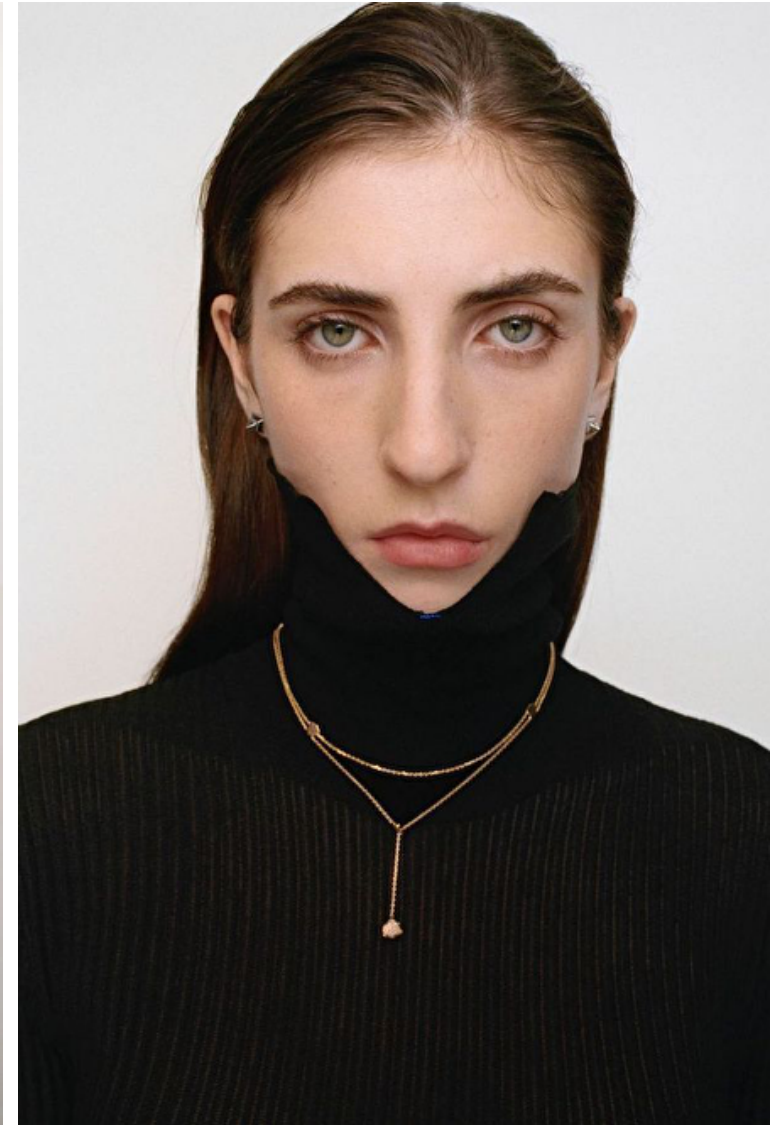

Select

MODEL MANAGEMENT

2nd floor, 77 ST. Martins Lane, London, 00000, England, United Kingdom
Phone: +44 20 7299 1300 Fax: +44 20 7299 1385 Email: info@selectmodel.com Website: <https://www.selectmodel.com/>

AMELIE STEELE

Height 178cm / 5' 10.0"

Bust 81cm / 32"

Waist 57cm / 22.5"

Hips 84cm / 33"

Shoes EU/US/UK 41.5 / 10 / 8

Eyes Blue green

Hair Dark brown

Cup A

Location UNITED KINGDOM