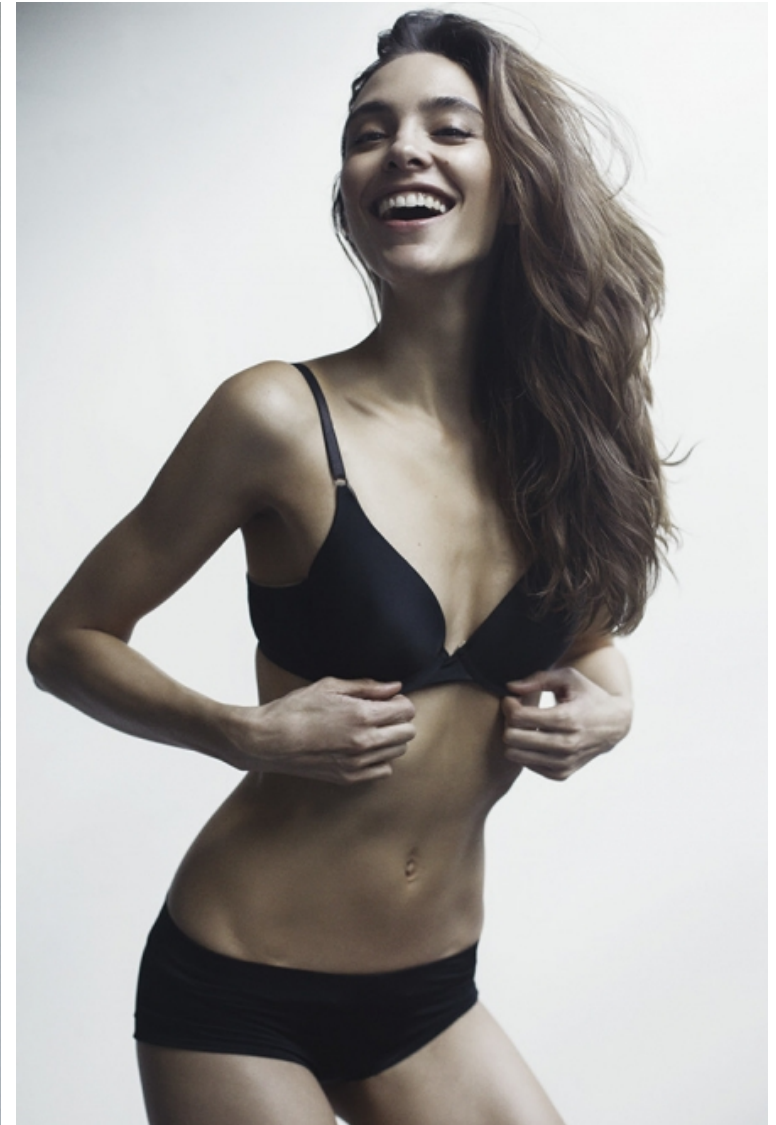

Waist 66cm / 26"

Shoes EU/US/UK 40 / 9 / 7

Size EU/US 36 / 6

Hair Brown

Hair length 1

Eyes Green

AMY BRACCO

Height 175cm / 5' 9.0"