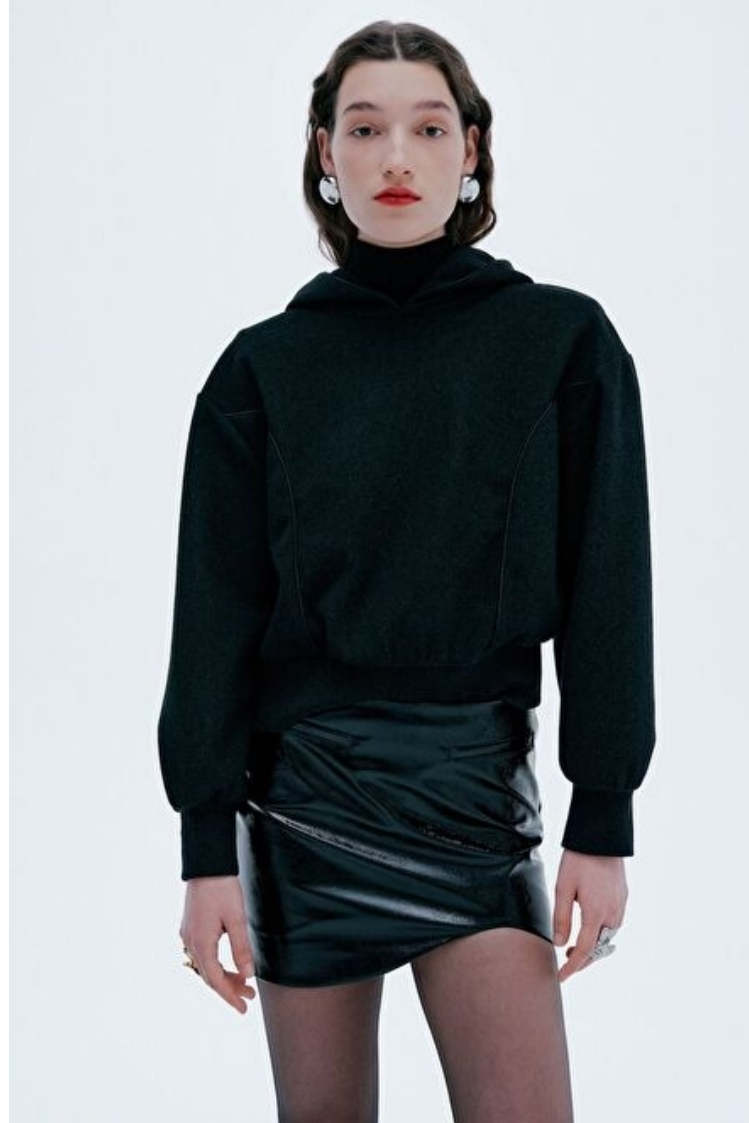

Anna Zimmer

Height 180cm / 5' 11.0"

Bust 79cm / 31"

Waist 61cm / 24"

Hips 89cm / 35"

Shoes EU/US/UK 40 / 9 / 7

Eyes Light brown

Hair Brown