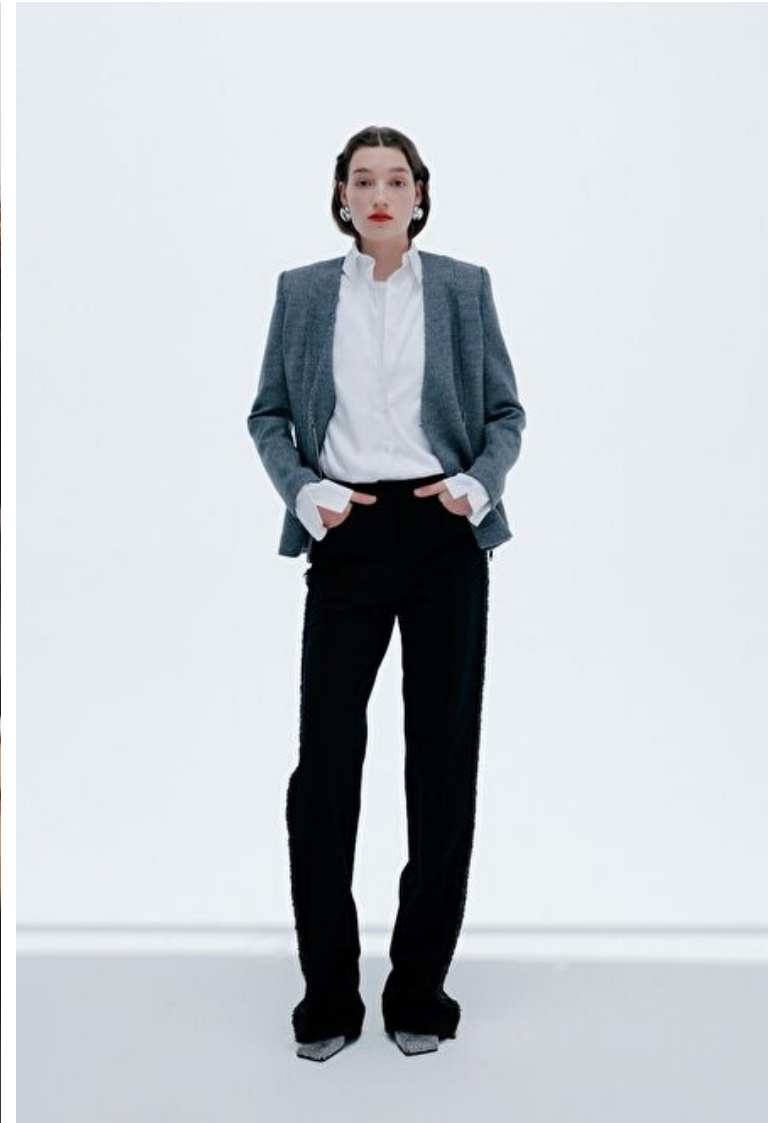

Anna Zimmer

Height 180cm / 5' 11.0"

Bust 79cm / 31"

Waist 61cm / 24"

Hips 89cm / 35"

Shoes EU/US/UK 40 / 9 / 7

Eyes Light brown

Hair Brown