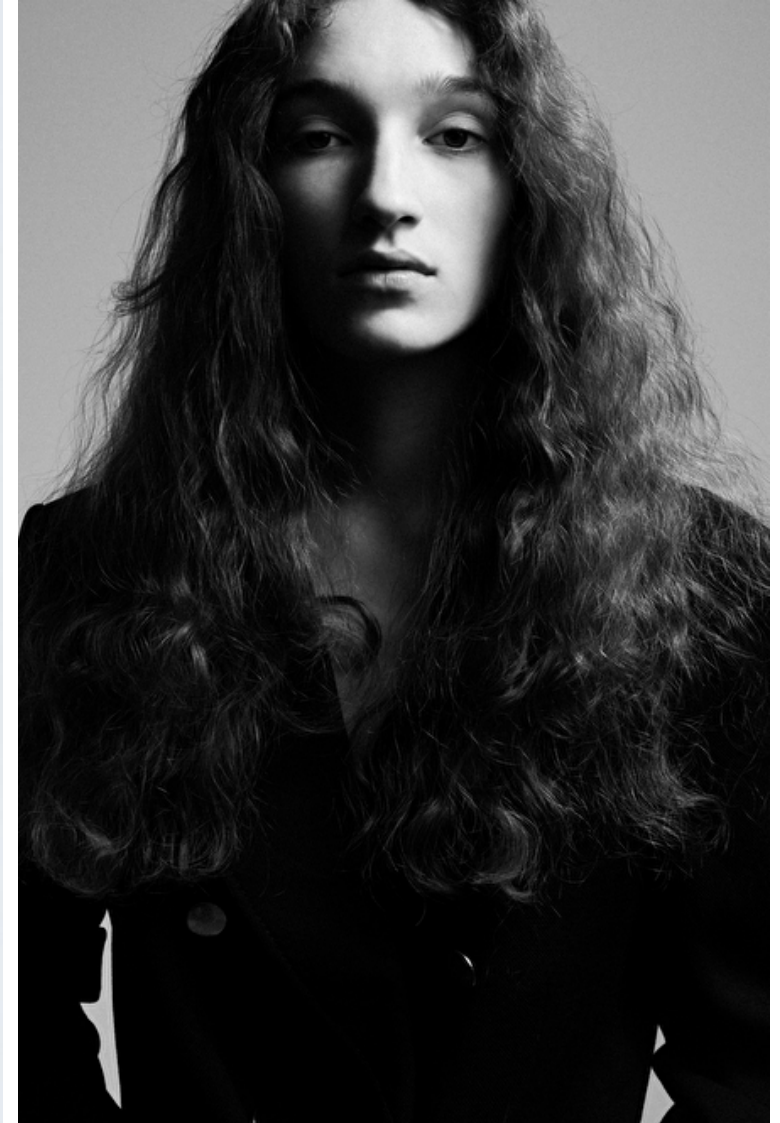

Anna Zimmer

Height 180cm / 5' 11.0"

Bust 79cm / 31"

Waist 61cm / 24"

Hips 89cm / 35"

Shoes EU/US/UK 40 / 9 / 7

Eyes Light brown

Hair Brown