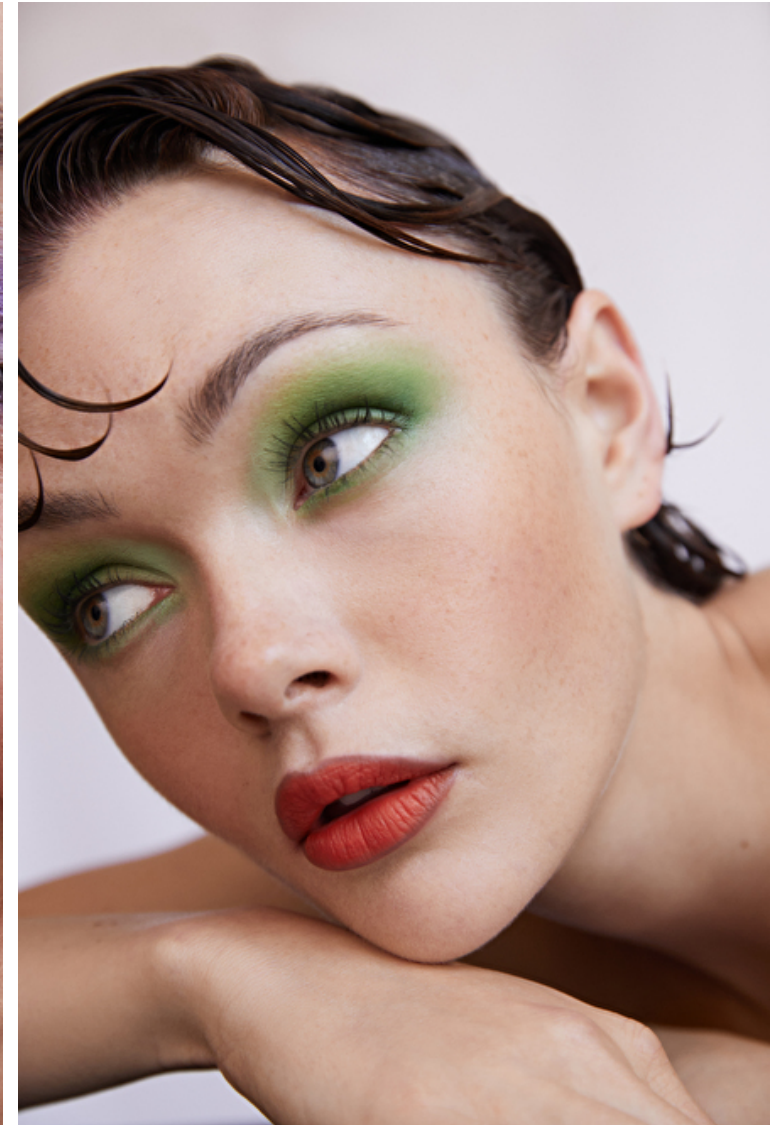

ANNA LITTLEFIELD

Height 176cm / 5' 9.5"

Size EU/US 34 / 4

Bust 77cm / 30.5"

Waist 63cm / 25"

Hips 94cm / 37"

Shoes EU/US/UK 38 / 7.5 / 5

Eyes Blue green

Hair Dark blond

Cup B/C

Hair length 3