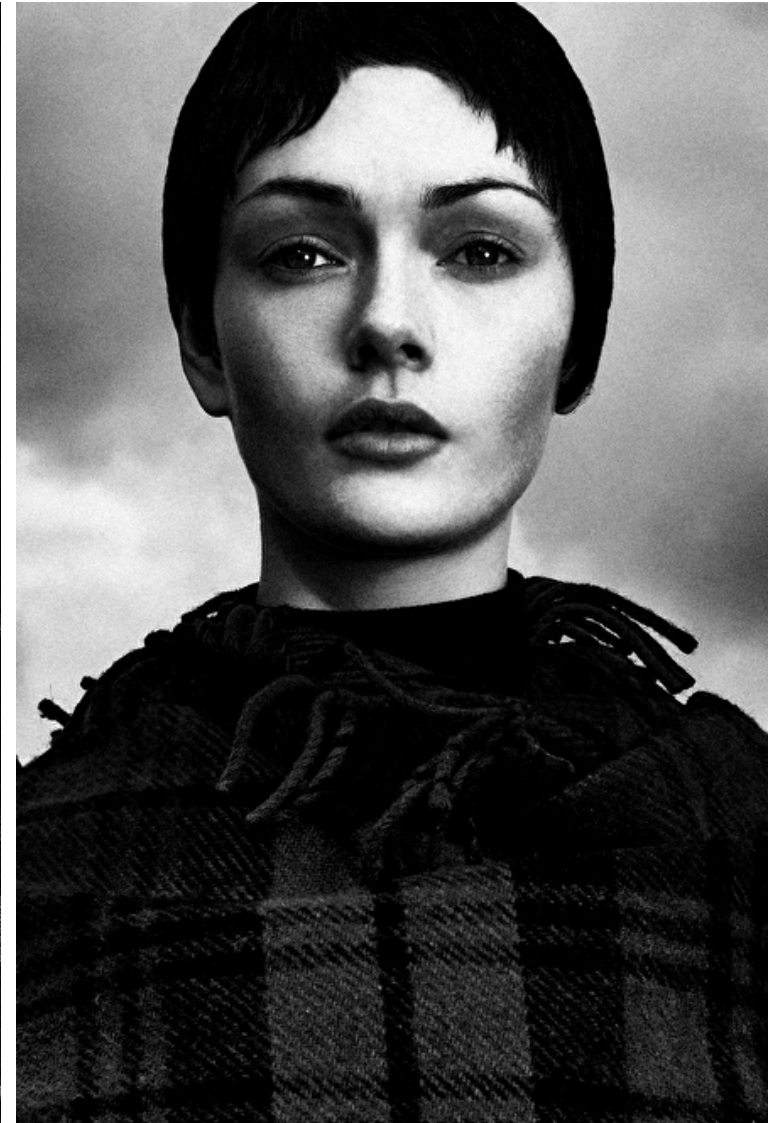

Select

MODEL MANAGEMENT

2nd floor, 77 ST. Martins Lane, London, 00000, England, United Kingdom

Phone: +44 20 7299 1300 Fax: +44 20 7299 1385 Email: info@selectmodel.com Website: <https://www.selectmodel.com/>

ANNA LITTLEFIELD

Height 176cm / 5' 9.5"

Size EU/US 34 / 4

Bust 77cm / 30.5"

Waist 63cm / 25"

Hips 94cm / 37"

Shoes EU/US/UK 38 / 7.5 / 5

Eyes Blue green

Hair Brown

Cup B/C

Hair length 3