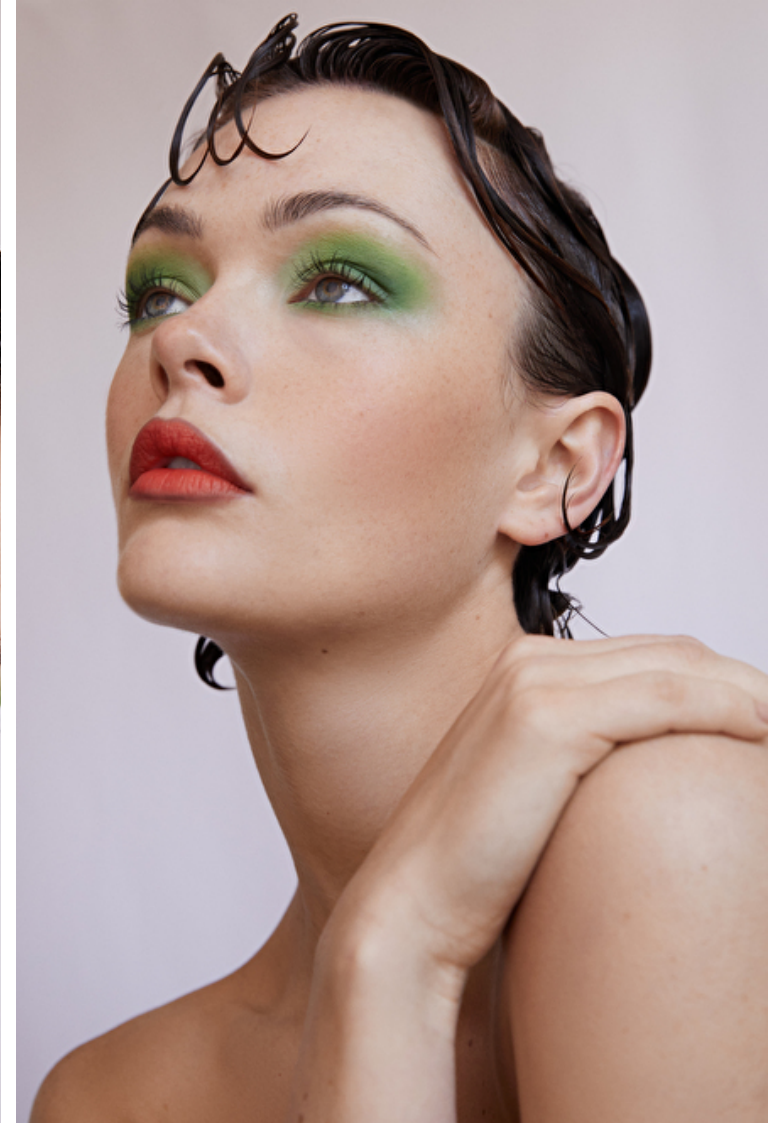

ANNA LITTLEFIELD

Height 176cm / 5' 9.5"

Size EU/US 34 / 4

Bust 77cm / 30.5"

Waist 63cm / 25"

Hips 94cm / 37"

Shoes EU/US/UK 38 / 7.5 / 5

Eyes Blue green

Hair Dark blond

Cup B/C

Hair length 3