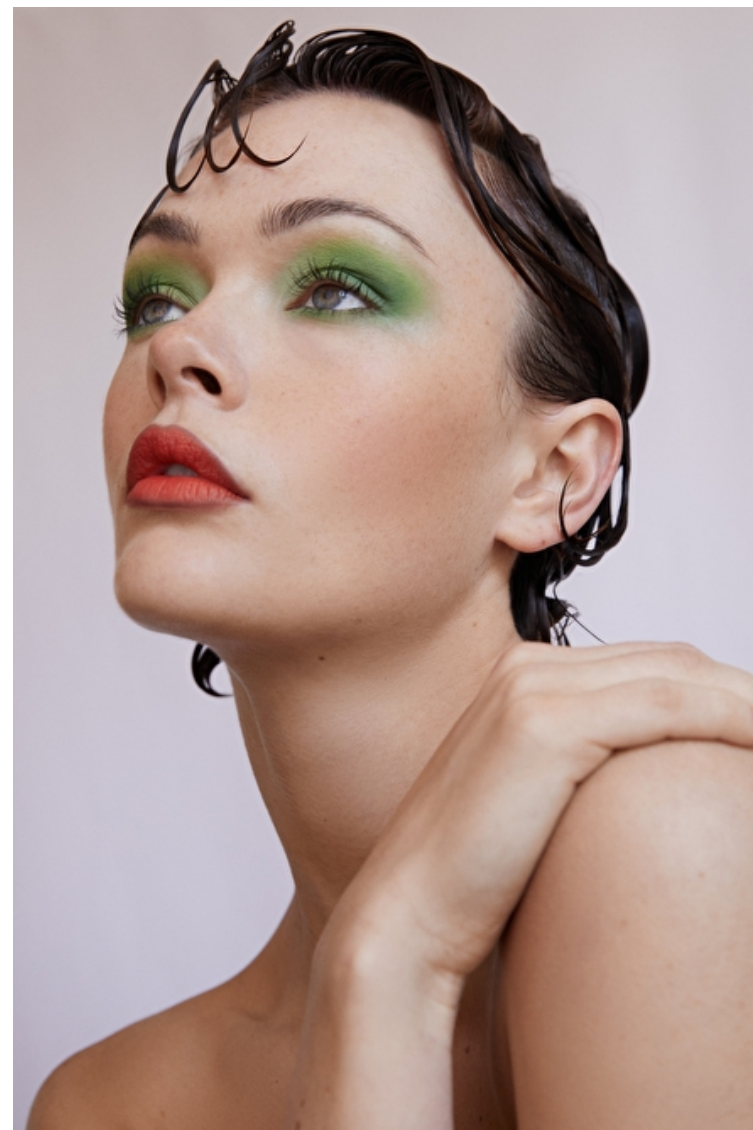

ANNA LITTLEFIELD

Height 176cm / 5' 9.5"

Size EU/US 34 / 4

Bust 77cm / 30.5"

Waist 63cm / 25"

Hips 94cm / 37"

Shoes EU/US/UK 38 / 7.5 / 5

Eyes Blue green

Hair Brown

Cup B/C

Hair length 3