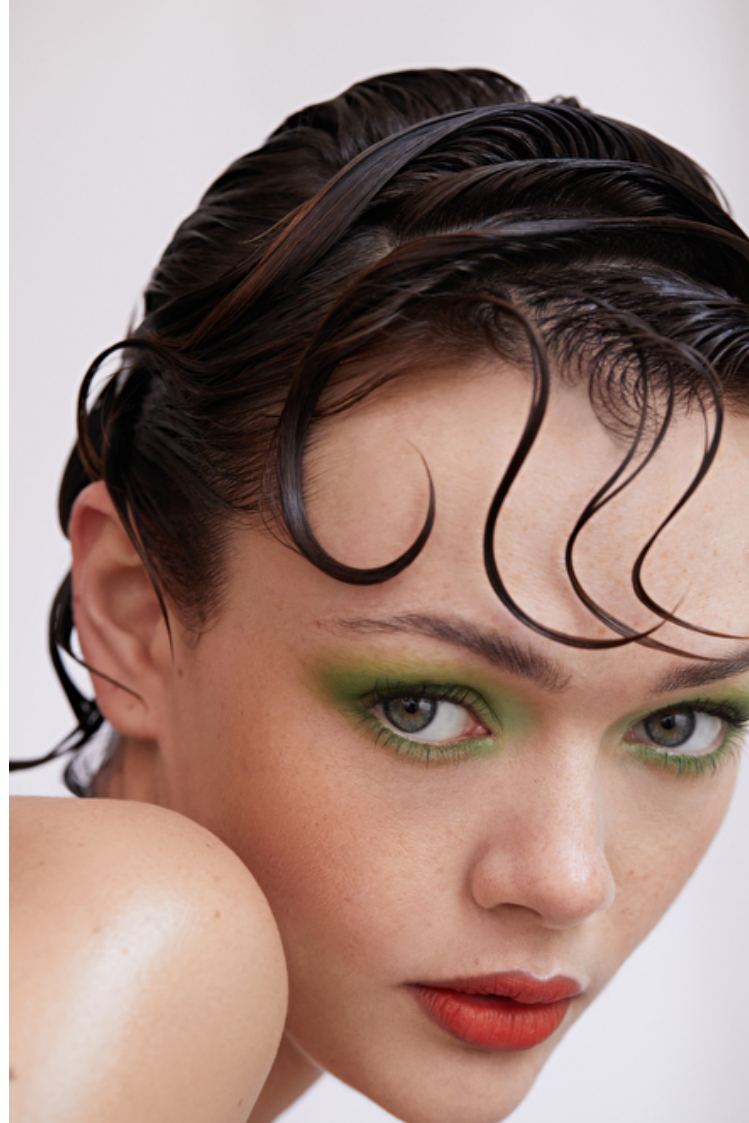

ANNA LITTLEFIELD

Height 176cm / 5' 9.5"

Size EU/US 34 / 4

Bust 77cm / 30.5"

Waist 63cm / 25"

Hips 94cm / 37"

Shoes EU/US/UK 38 / 7.5 / 5

Eyes Blue green

Hair Dark blond

Cup B/C

Hair length 3