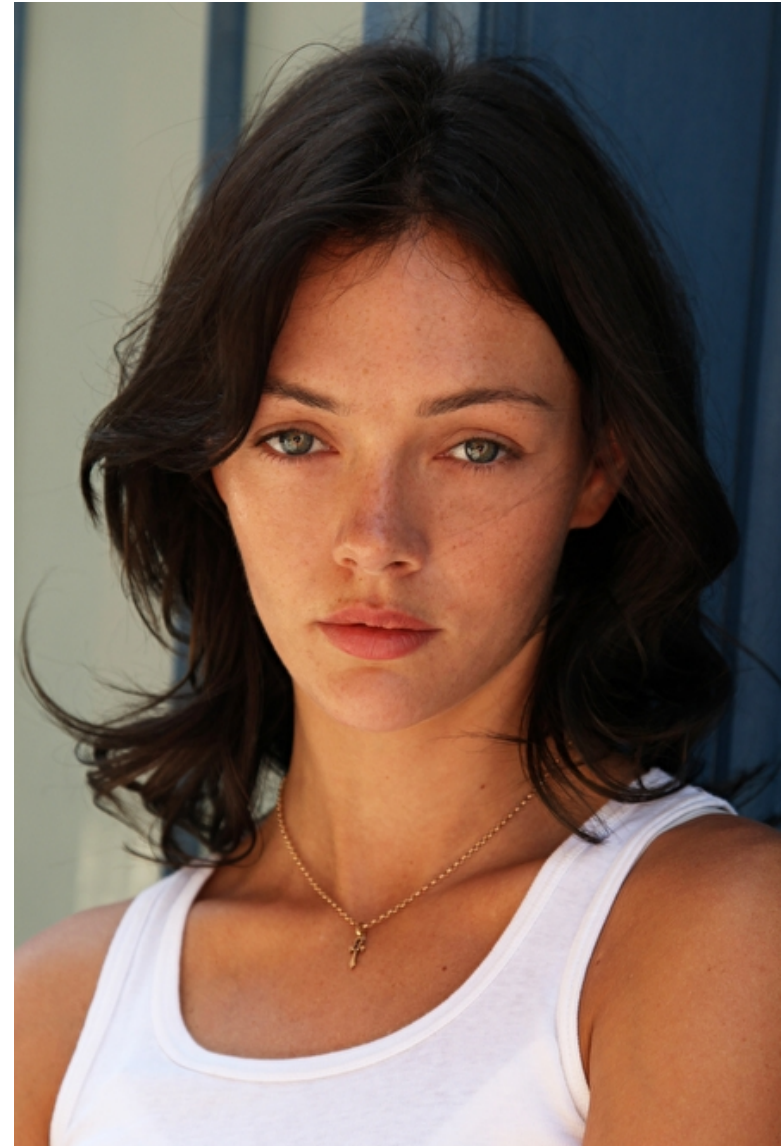

ANNA LITTLEFIELD

Height 176cm / 5' 9.5"

Size EU/US 34 / 4

Bust 77cm / 30.5"

Waist 63cm / 25"

Hips 94cm / 37"

Shoes EU/US/UK 38 / 7.5 / 5

Eyes Blue green

Hair Brown

Cup B/C

Hair length 3