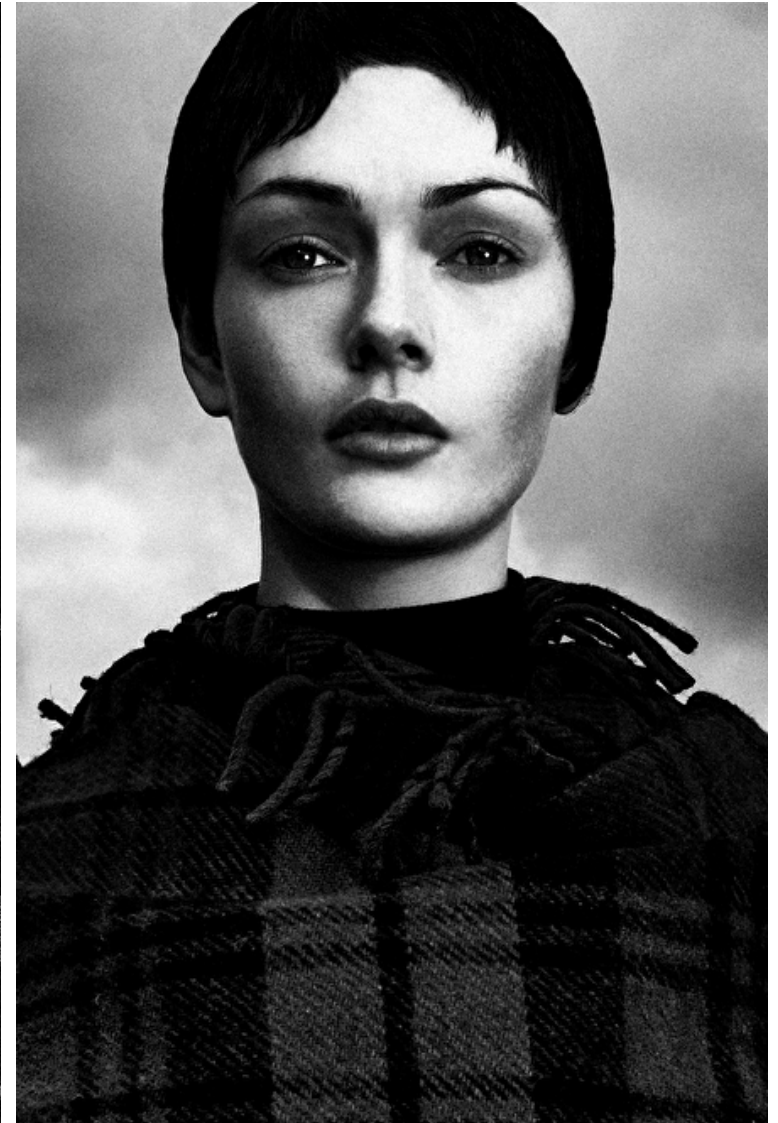

Select

MODEL MANAGEMENT

2nd floor, 77 ST. Martins Lane, London, WC2N 4AA, England, United Kingdom

Phone: +44 20 7299 1300 Fax: +44 20 7299 1385 Email: info@selectmodel.com Website: <https://www.selectmodel.com/>

ANNA LITTLEFIELD

Height 176cm / 5' 9.5"

Size EU/US 34 / 4

Bust 77cm / 30.5"

Waist 63cm / 25"

Hips 94cm / 37"

Shoes EU/US/UK 38 / 7.5 / 5

Eyes Blue green

Hair Dark blond

Cup B/C

Hair length 3