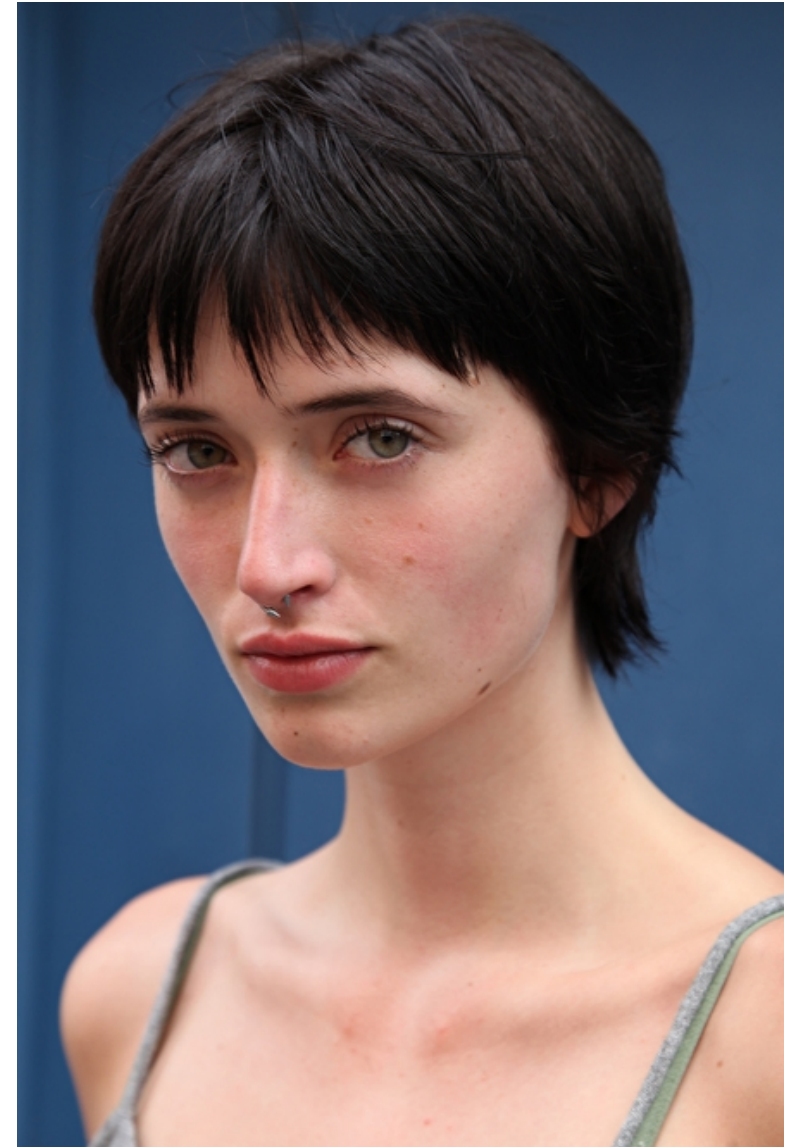

ANNIE CHAMBERS

Height 180cm / 5' 11.0"

Size EU/US 38 / 8

Bust 79cm / 31"

Waist 61cm / 24"

Hips 86cm / 34"

Shoes EU/US/UK 40 / 9 / 7

Eyes Green

Hair Brown

Cup C