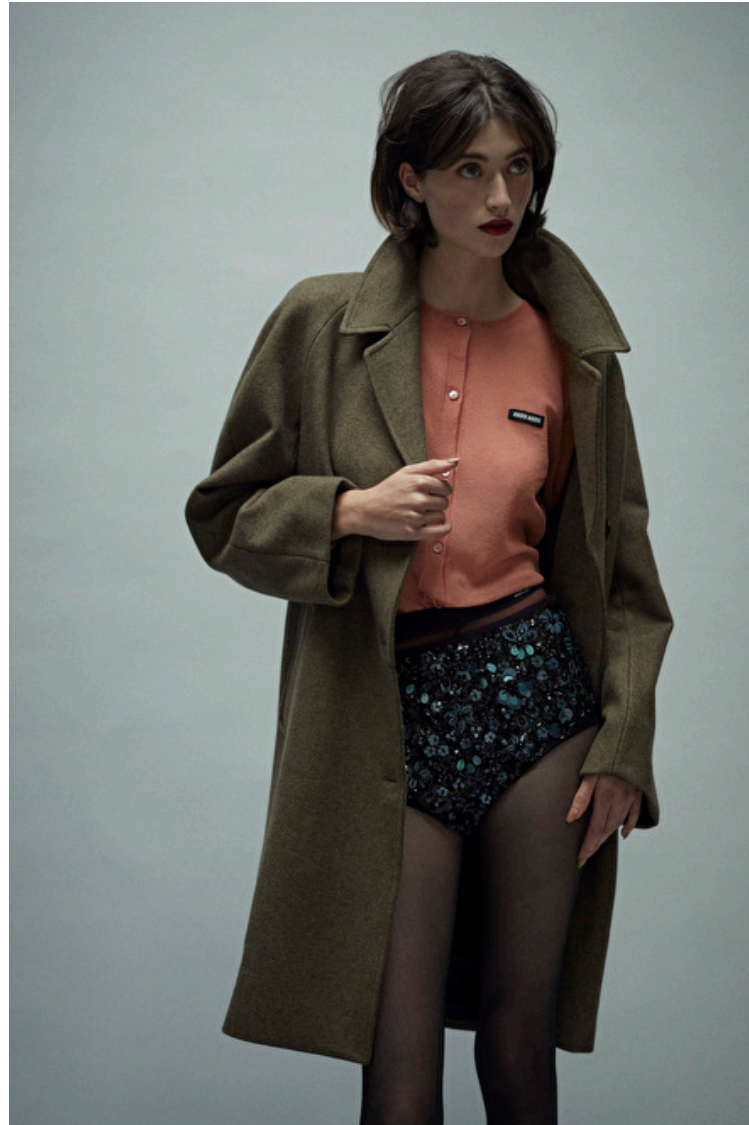

ANNIE CHAMBERS

Height 180cm / 5' 11.0"

Size EU/US 38 / 8

Bust 79cm / 31"

Waist 61cm / 24"

Hips 86cm / 34"

Shoes EU/US/UK 40 / 9 / 7

Eyes Green

Hair Brown

Cup C

Location Bath