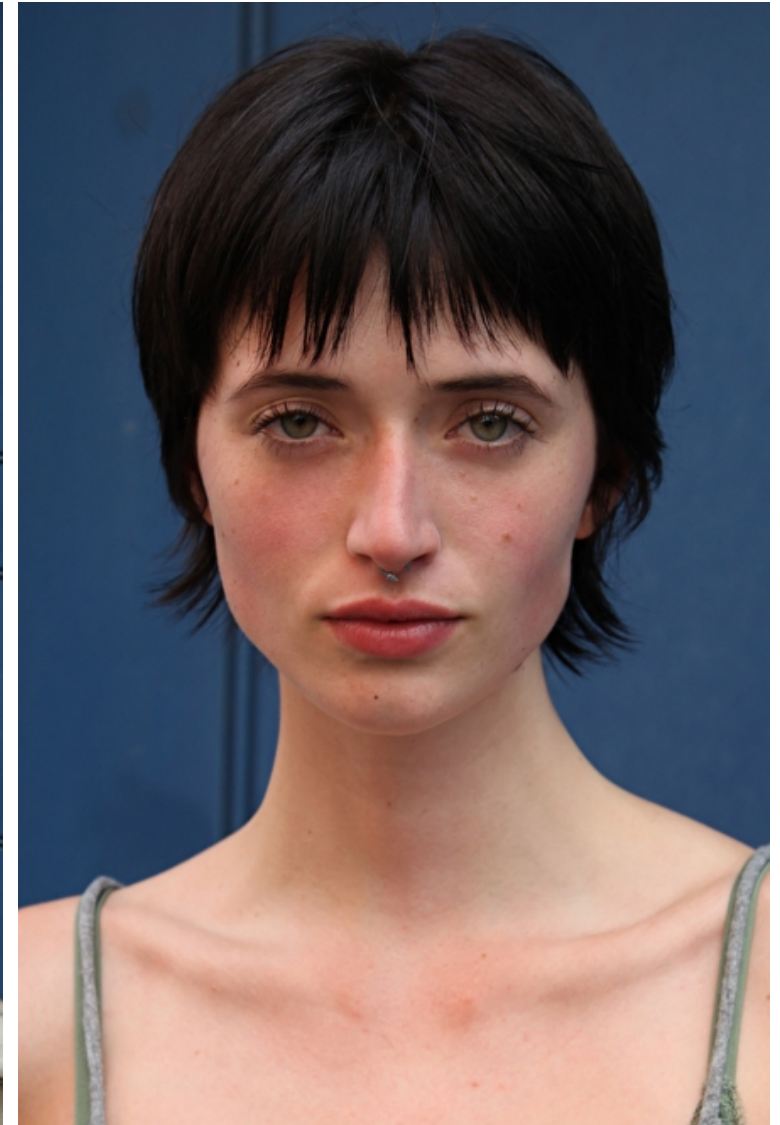

Waist 61cm / 24"

Hips 86cm / 34"

Shoes EU/US/UK 40 / 9 / 7

Eyes Green

Hair Brown

Cup C

Select

MODEL MANAGEMENT