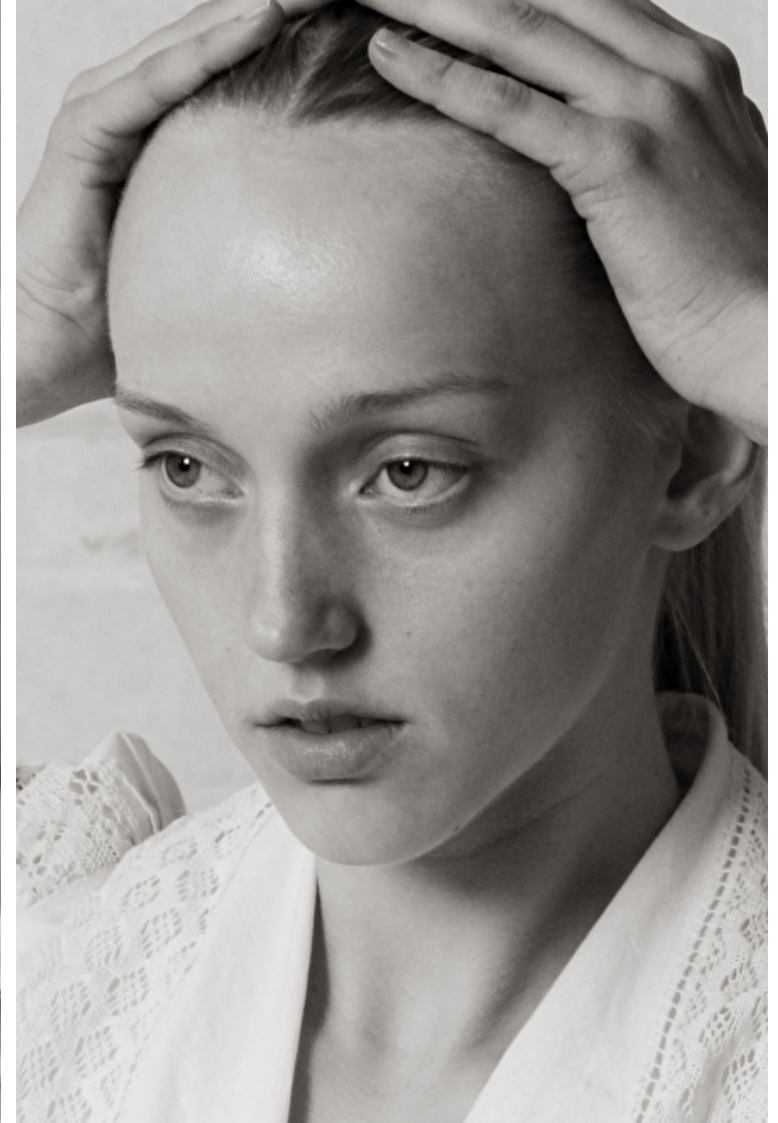

Annija Duma

Height 180cm / 5' 11.0"

Bust 81cm / 32"

Waist 64cm / 25"

Hips 90cm / 35.5"

Shoes EU/US/UK 39 / 8 / 6

Eyes Blue

Hair Blond