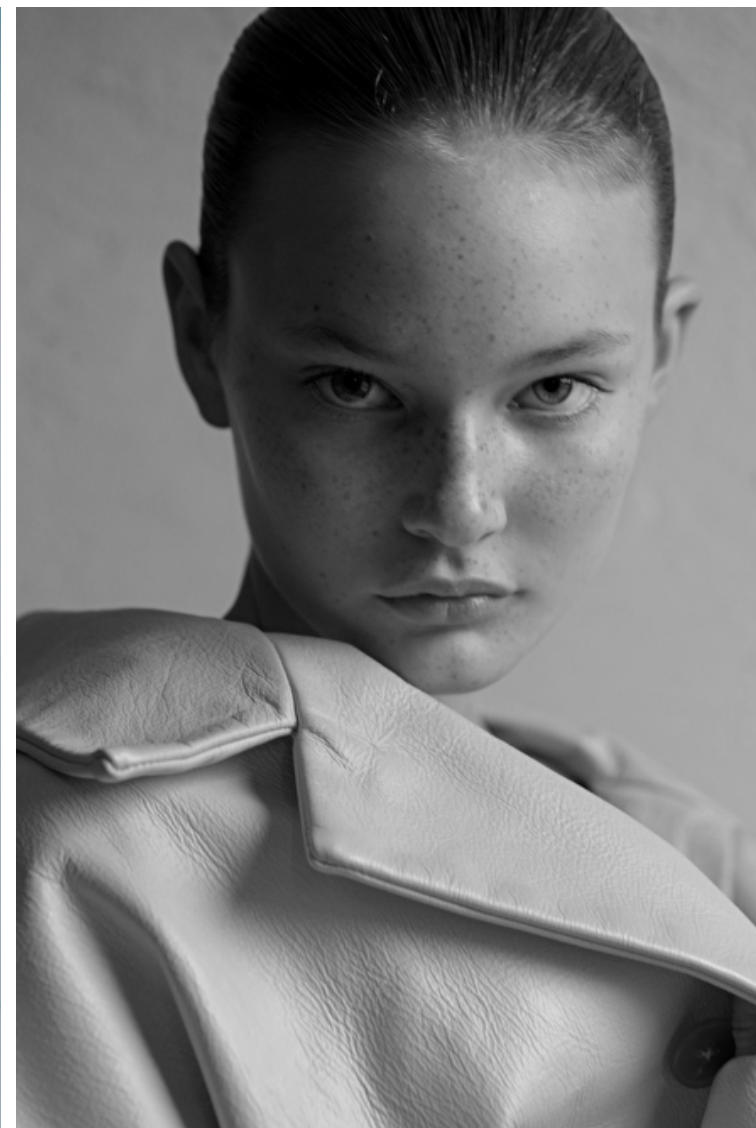

Select

MODEL MANAGEMENT

2nd floor, 77 ST. Martins Lane, London, 00000, England, United Kingdom
Phone: +44 20 7299 1300 **Fax:** +44 20 7299 1385 **Email:** info@selectmodel.com **Website:** https://www.selectmodel.com/

ASTRID VOSS

Height 181cm / 5' 11.5"

Size EU/US 36 / 6

Bust 84cm / 33"

Waist 61cm / 24"

Hips 86cm / 34"

Shoes EU/US/UK 41 / 9.5 / 8

Eyes Blue

Hair Blond