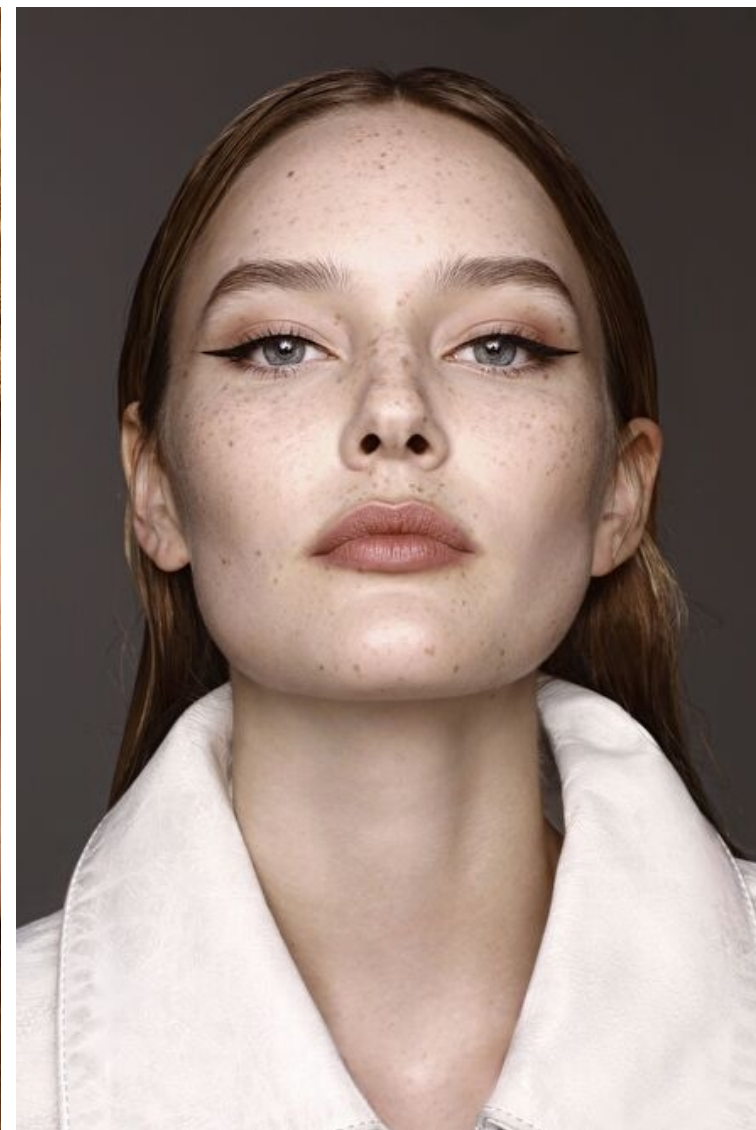

ASTRID VOSS

Height 181cm / 5' 11.5"

Size EU/US 36 / 6

Bust 84cm / 33"

Waist 61cm / 24"

Hips 86cm / 34"

Shoes EU/US/UK 41 / 9.5 / 8

Eyes Blue

Hair Blond