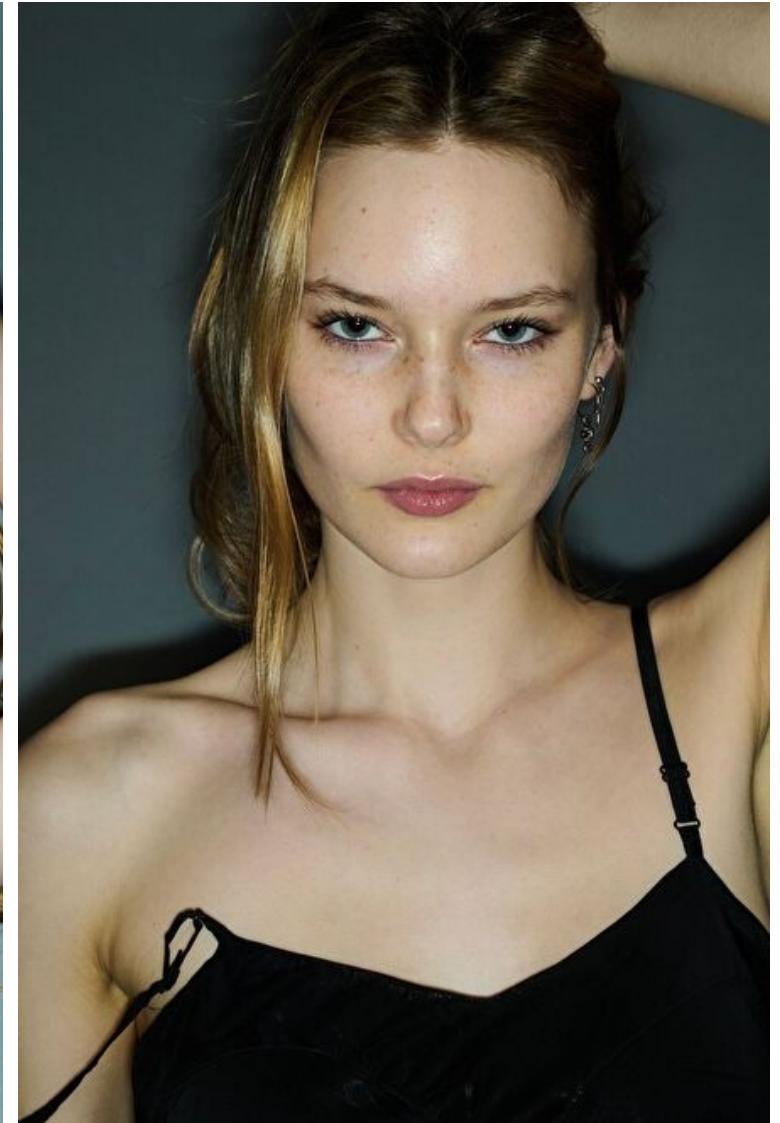

Hair Blond

ASTRID VOSS

Height 181cm / 5' 11.5"

Size EU/US 36 / 6

Bust 84cm / 33"

Waist 61cm / 24"

Hips 86cm / 34"

Shoes EU/US/UK 41 / 9.5 / 8

Eyes Blue

Hair Blond

ASTRID VOSS

Height 181cm / 5' 11.5"

Size EU/US 36 / 6

Bust 84cm / 33"

Waist 61cm / 24"

Hips 86cm / 34"