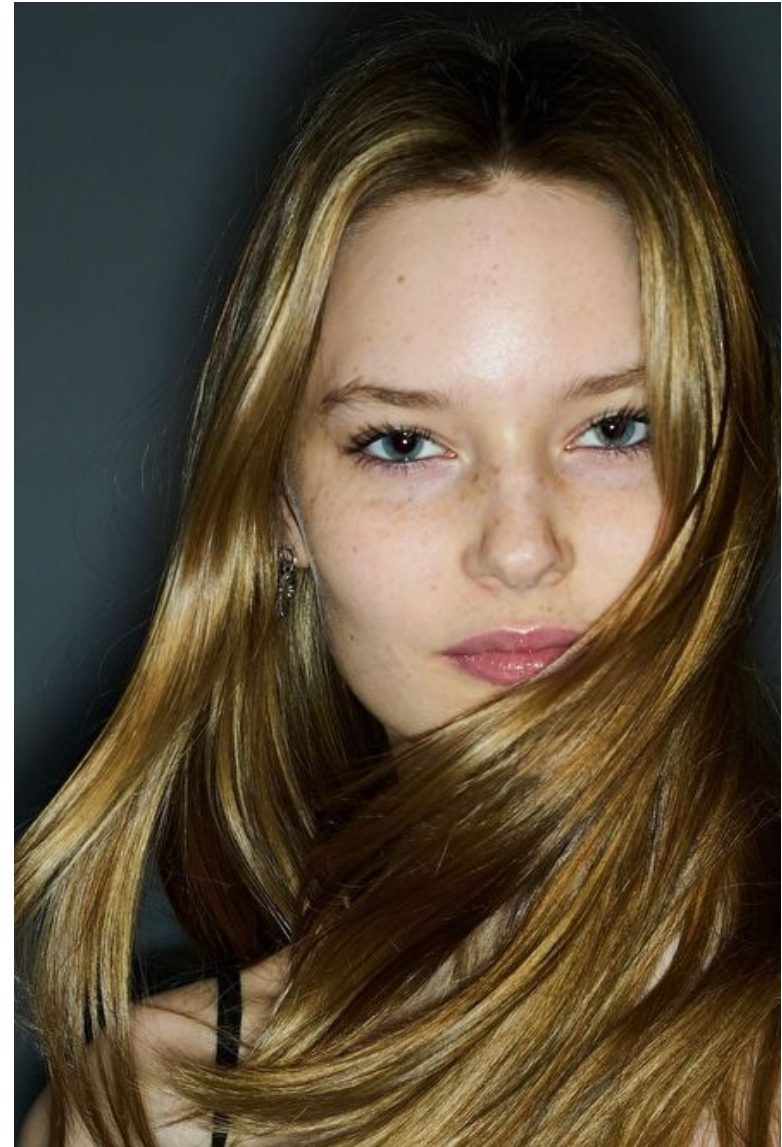

ASTRID VOSS

Height 181cm / 5' 11.5"

Size EU/US 36 / 6

Bust 84cm / 33"

Waist 61cm / 24"

Hips 86cm / 34"

Shoes EU/US/UK 41 / 9.5 / 8

Eyes Blue

Hair Blond