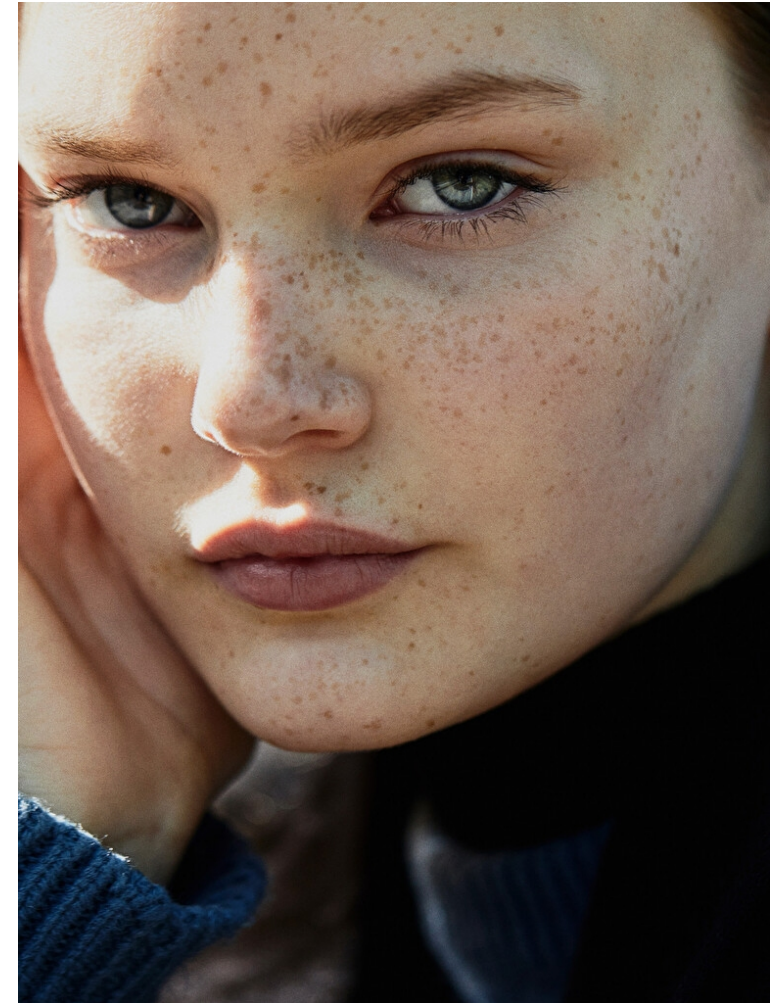

ASTRID VOSS

Height 181cm / 5' 11.5"

Size EU/US 36 / 6

Bust 84cm / 33"

Waist 61cm / 24"

Hips 86cm / 34"

Shoes EU/US/UK 41 / 9.5 / 8

Eyes Blue

Hair Blond