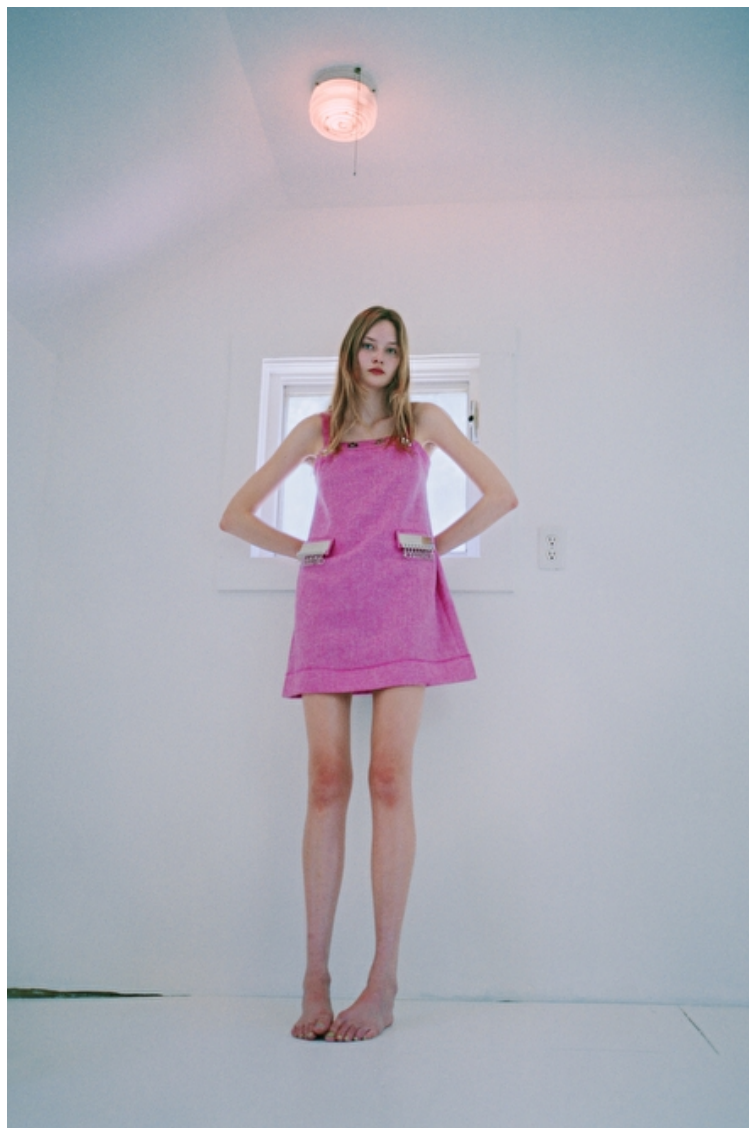

Select

MODEL MANAGEMENT

2nd floor, 77 ST. Martins Lane, London, 00000, England, United Kingdom
Phone: +44 20 7299 1300 **Fax:** +44 20 7299 1385 **Email:** info@selectmodel.com **Website:** https://www.selectmodel.com/

ASTRID VOSS

Height 181cm / 5' 11.5"

Size EU/US 36 / 6

Bust 84cm / 33"

Waist 61cm / 24"

Hips 86cm / 34"

Shoes EU/US/UK 41 / 9.5 / 8

Eyes Blue

Hair Blond