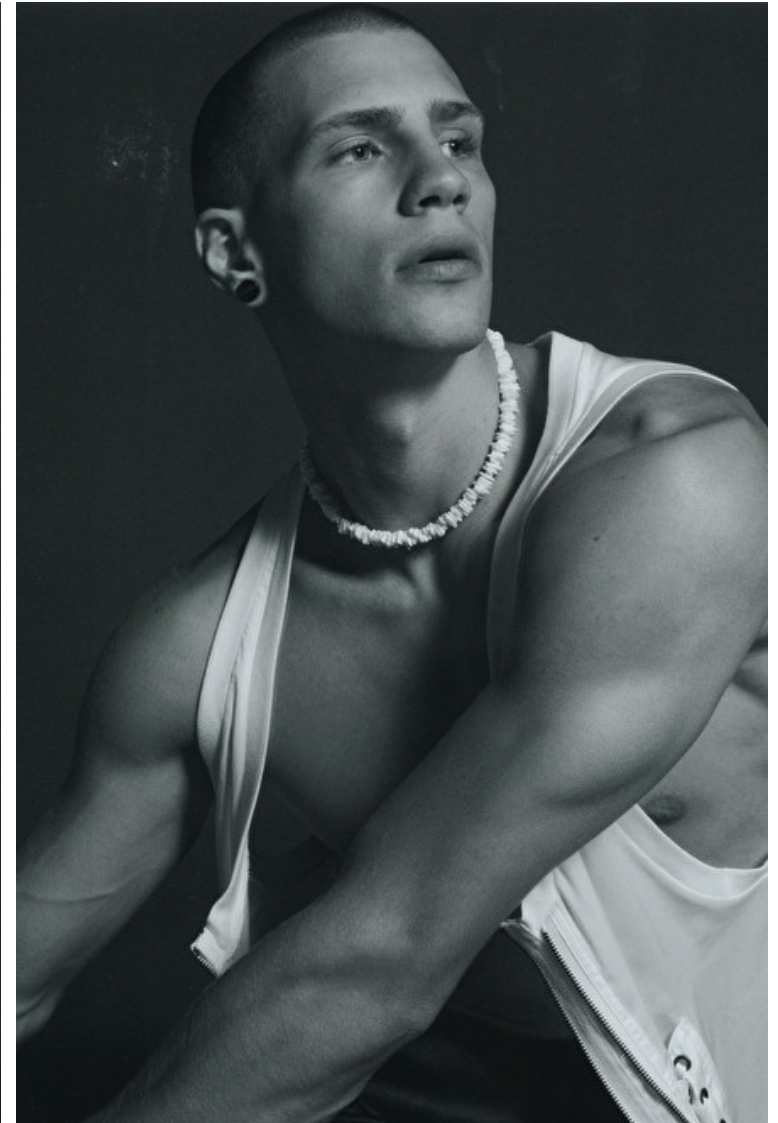

Augusta Alexander

Height 189cm / 6' 2.5"

Chest 97cm / 38"

Waist 79cm / 31"

Hips 96cm / 38"

Shoes EU/US/UK 44.5 / 11.5 /
10

Eyes Blue

Hair Blond

Inseam 79cm / 31"

Neck 38cm / 15"