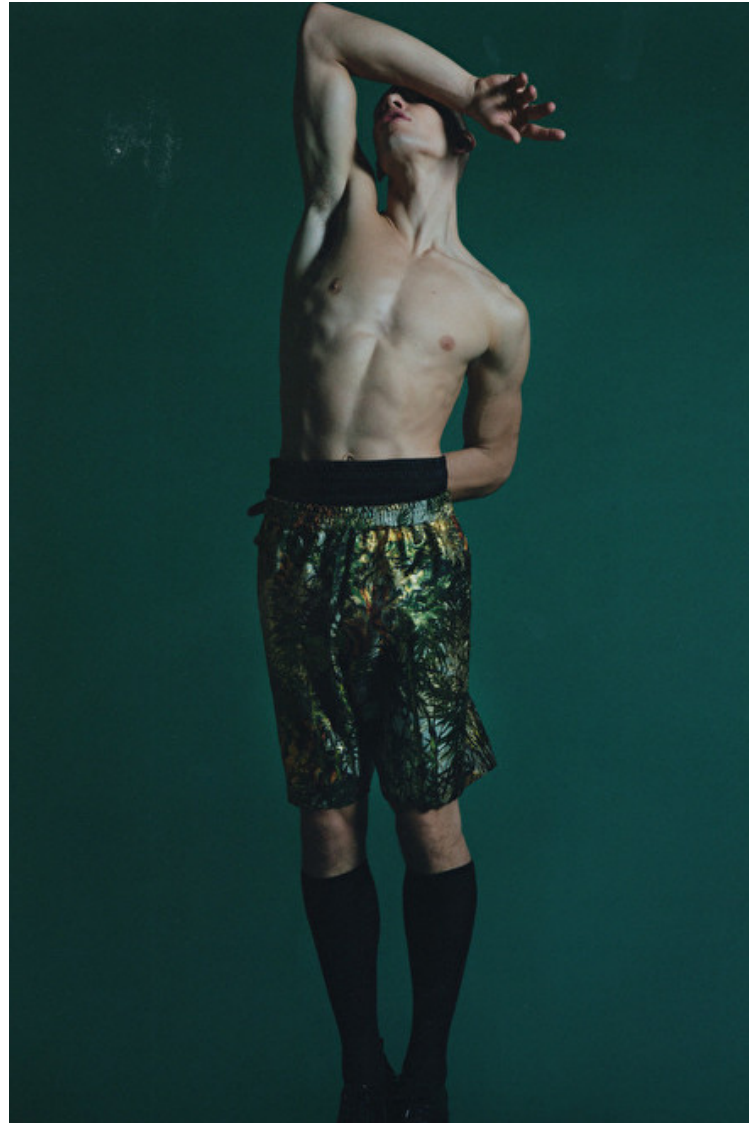

Augusta Alexander

Height 189cm / 6' 2.5"

Chest 97cm / 38"

Waist 79cm / 31"

Hips 96cm / 38"

Shoes EU/US/UK 44.5 / 11.5 /
10

Eyes Blue

Hair Blond

Inseam 79cm / 31"

Neck 38cm / 15"