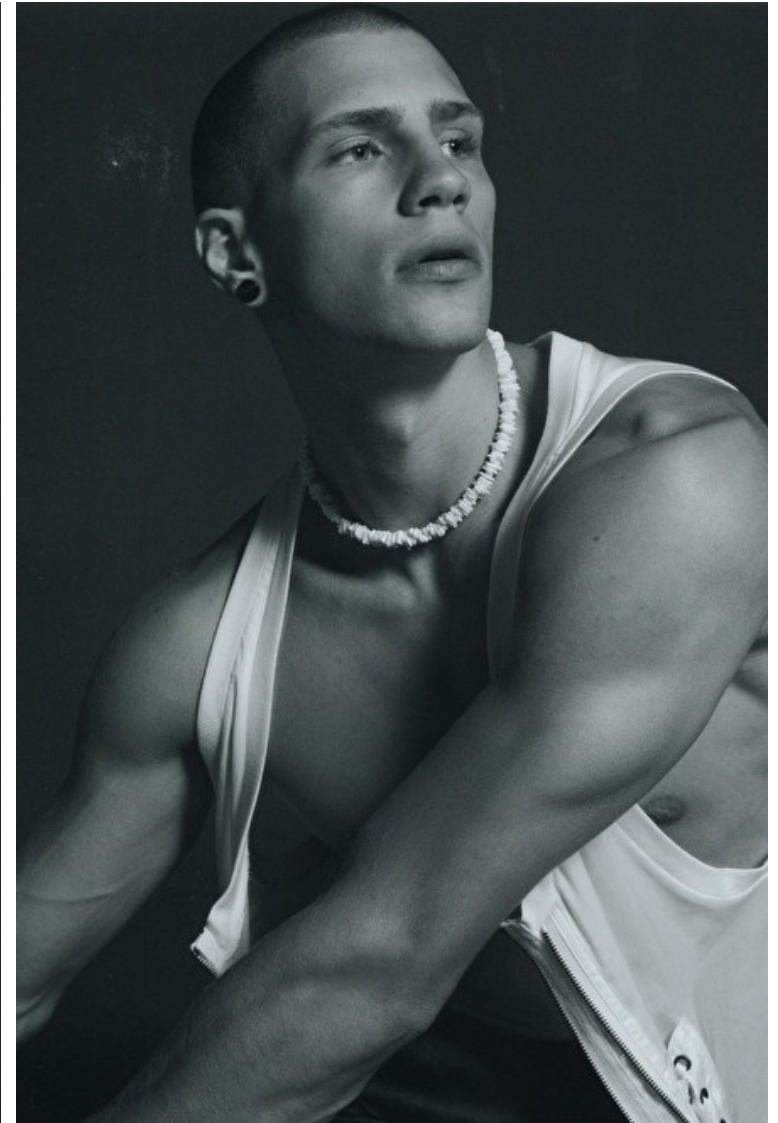

Augusta Alexander

Height 189cm / 6' 2.5"

Chest 97cm / 38"

Waist 79cm / 31"

Hips 96cm / 38"

Shoes EU/US/UK 44.5 / 11.5 /
10

Eyes Blue

Hair Blond

Inseam 79cm / 31"

Neck 38cm / 15"