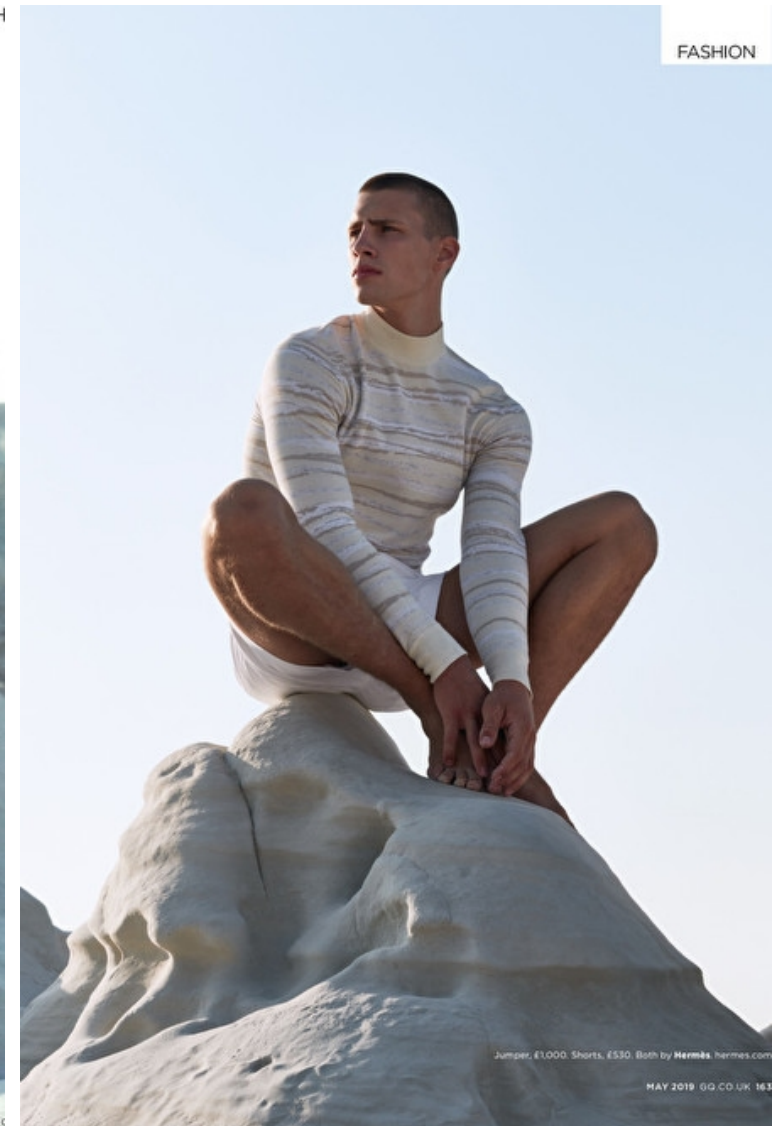

Augusta Alexander

Height 189cm / 6' 2.5"

Chest 97cm / 38"

Waist 79cm / 31"

Hips 96cm / 38"

Shoes EU/US/UK 44.5 / 11.5 /
10

Eyes Blue

Hair Blond

Inseam 79cm / 31"

Neck 38cm / 15"