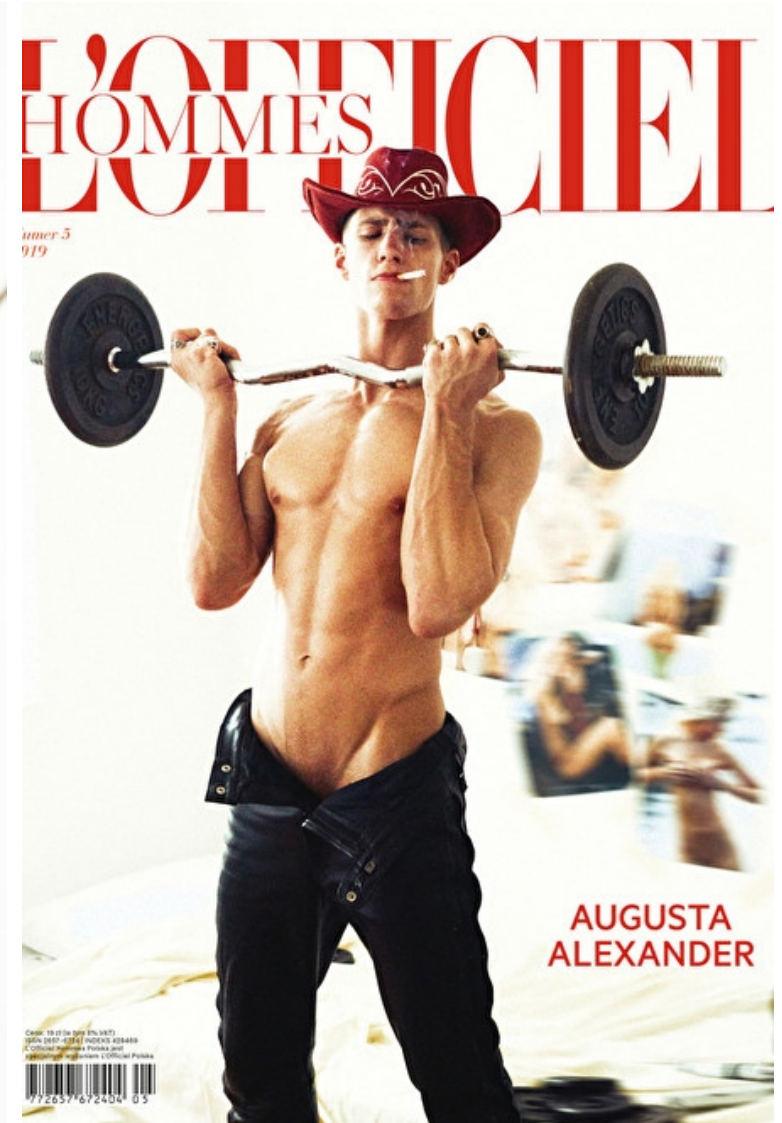

Select

MODEL MANAGEMENT

2nd floor, 77 ST. Martins Lane (entrance on Cranbourn Street) , London, WC2N 4AA, England, United Kingdom
Phone: +44 (0) 20 7299 1322 Fax: +44 (0) 20 7299 1386 Email: info@selectmodel.com Website: https://www.selectmodel.com/

Augusta Alexander

Height 189cm / 6' 2.5"

Chest 97cm / 38"

Waist 79cm / 31"

Hips 96cm / 38"

Shoes EU/US/UK 44.5 / 11.5 /
10

Eyes Blue

Hair Blond

Inseam 79cm / 31"

Neck 38cm / 15"