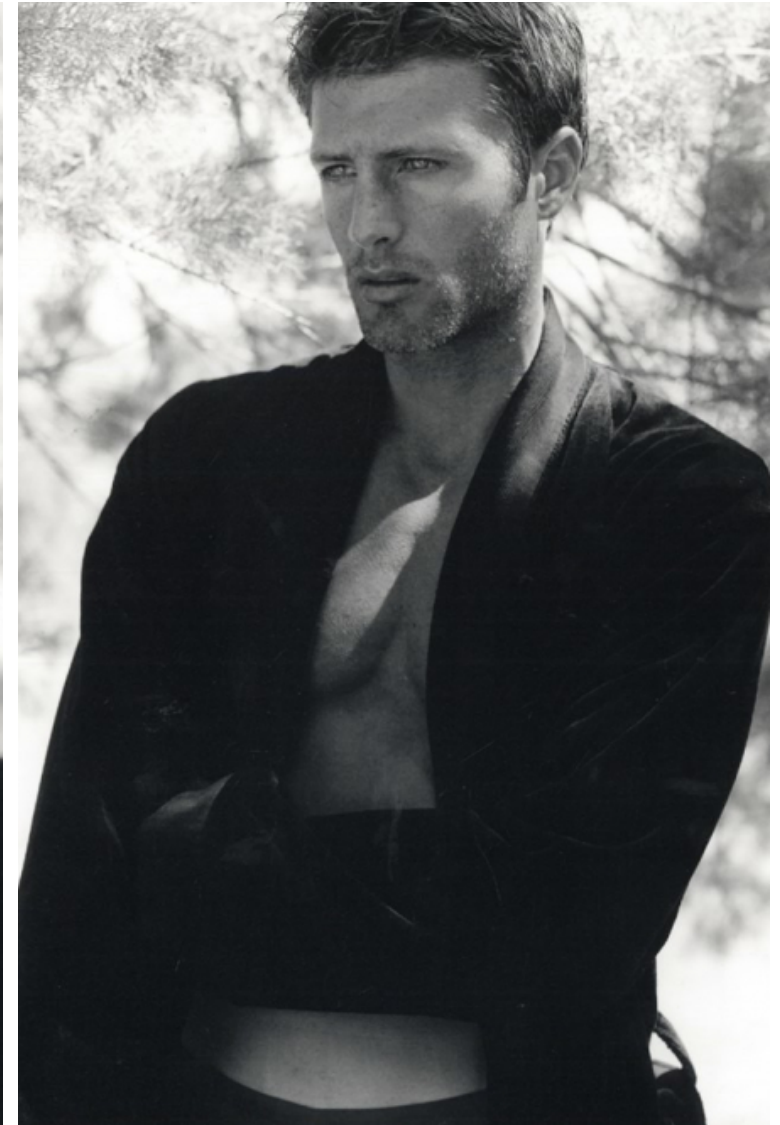

AXEL ALTSTADT

Height 185cm / 6' 1.0"

Chest 101cm / 40"

Waist 81cm / 32"

Shoes EU/US/UK 45 / 12 / 10.5

Inseam 81cm / 32"

Suit size 50cm / 40"

Suit cut Regular