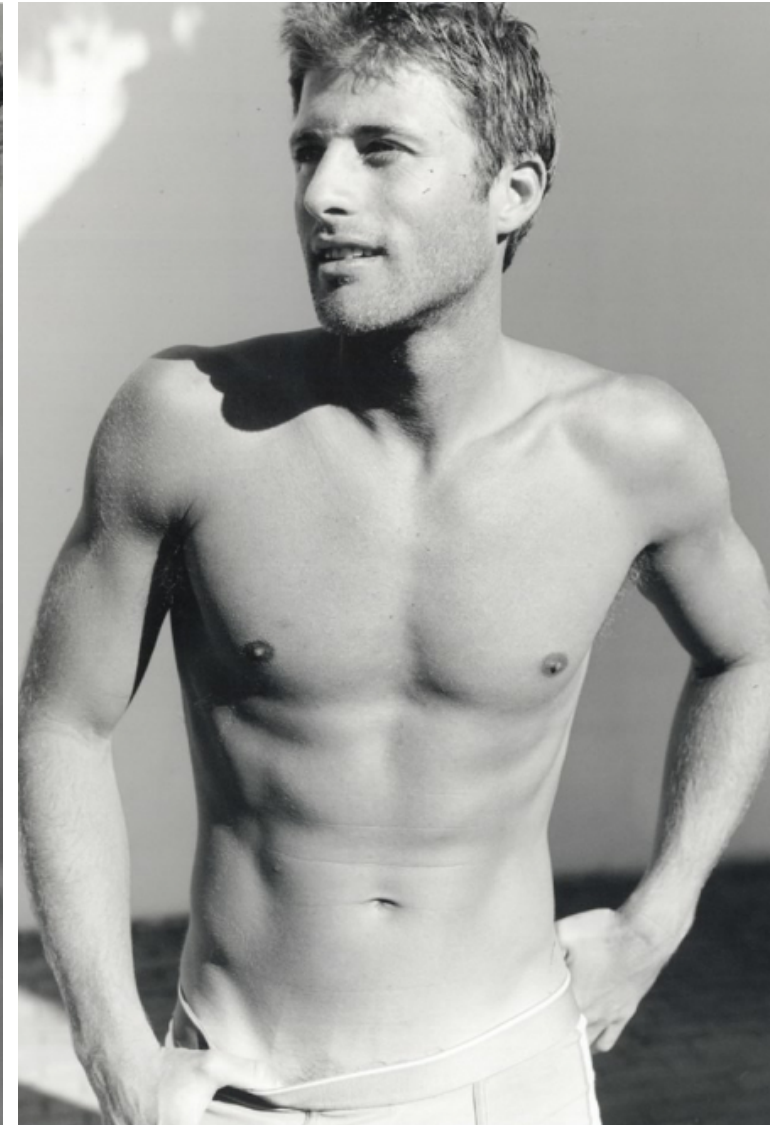

AXEL ALTSTADT

Height 185cm / 6' 1.0"

Chest 101cm / 40"

Waist 81cm / 32"

Shoes EU/US/UK 45 / 12 / 10.5

Inseam 81cm / 32"

Suit size 50cm / 40"

Suit cut Regular