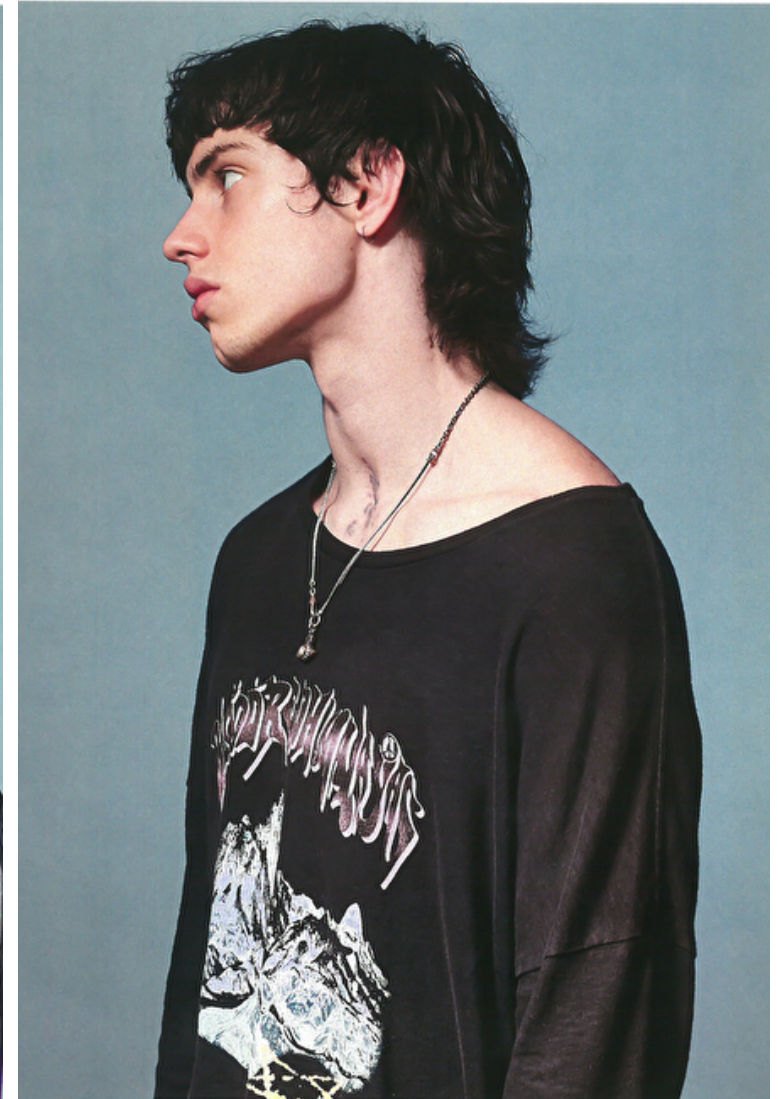

Select

MODEL MANAGEMENT

2nd floor, 77 ST. Martins Lane (entrance on Cranbourn Street) , London, WC2N 4AA, England, United Kingdom
Phone: +44 (0) 20 7299 1322 **Fax:** +44 (0) 20 7299 1386 **Email:** info@selectmodel.com **Website:** https://www.selectmodel.com/

Bailey Thomas

Height 187cm / 6' 1.5"

Chest 94cm / 37"

Waist 81cm / 32"

Shoes EU/US/UK 43 / 10.5 / 9