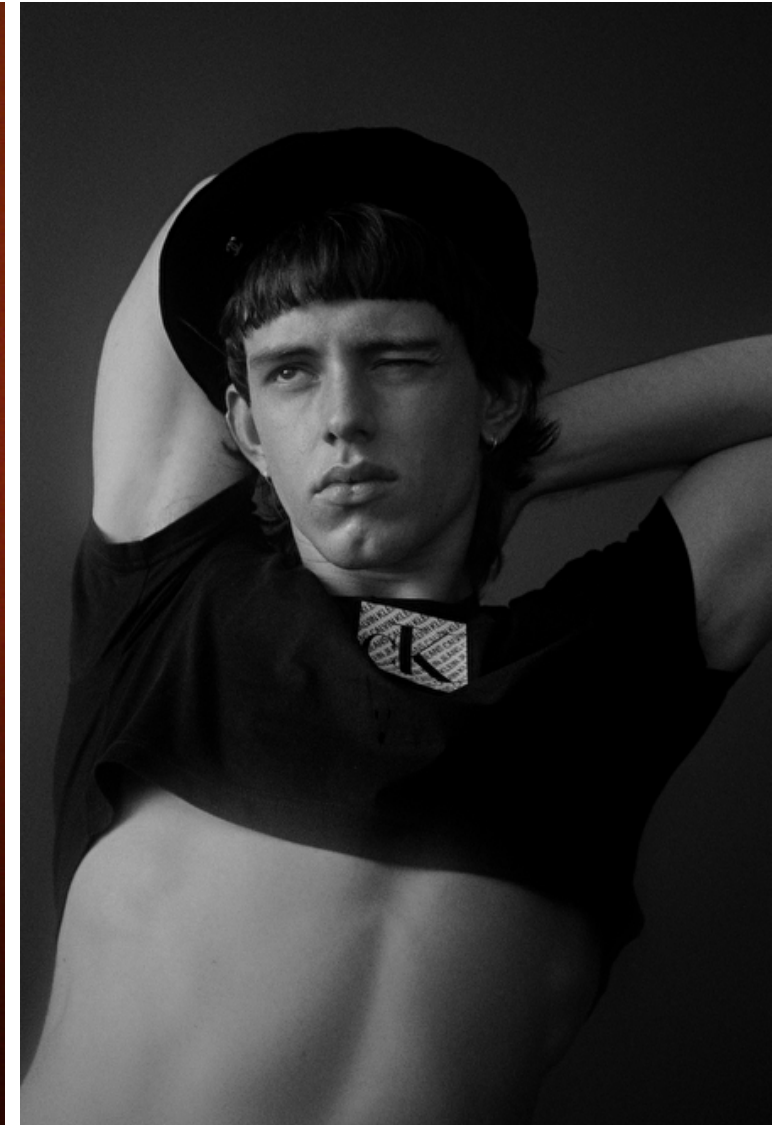

Bailey Thomas

Height 187cm / 6' 1.5"

Chest 94cm / 37"

Waist 81cm / 32"

Shoes EU/US/UK 43 / 10.5 / 9