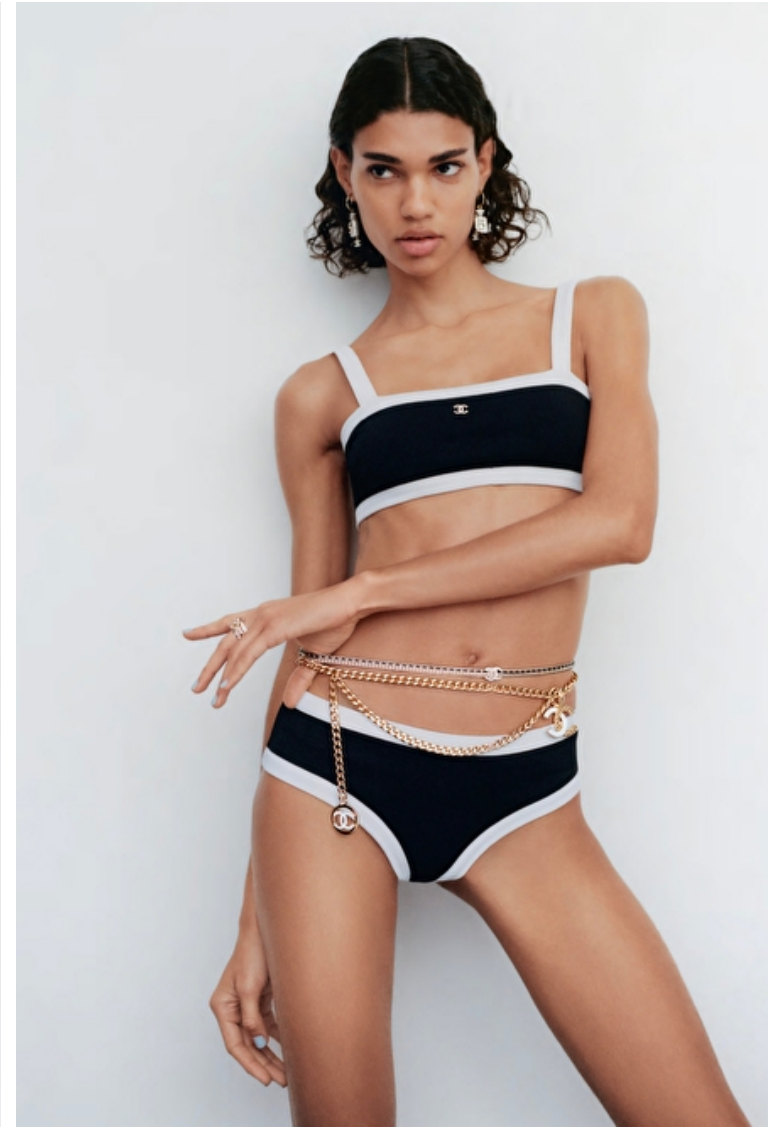

BARBARA VALENTE

Height 178cm / 5' 10.0"

Bust 75cm / 29.5"

Hips 87cm / 34.5"

Waist 61cm / 24"

Shoes EU/US/UK 40 / 9 / 7

Hair Brown

Hair length 3

Eyes Brown