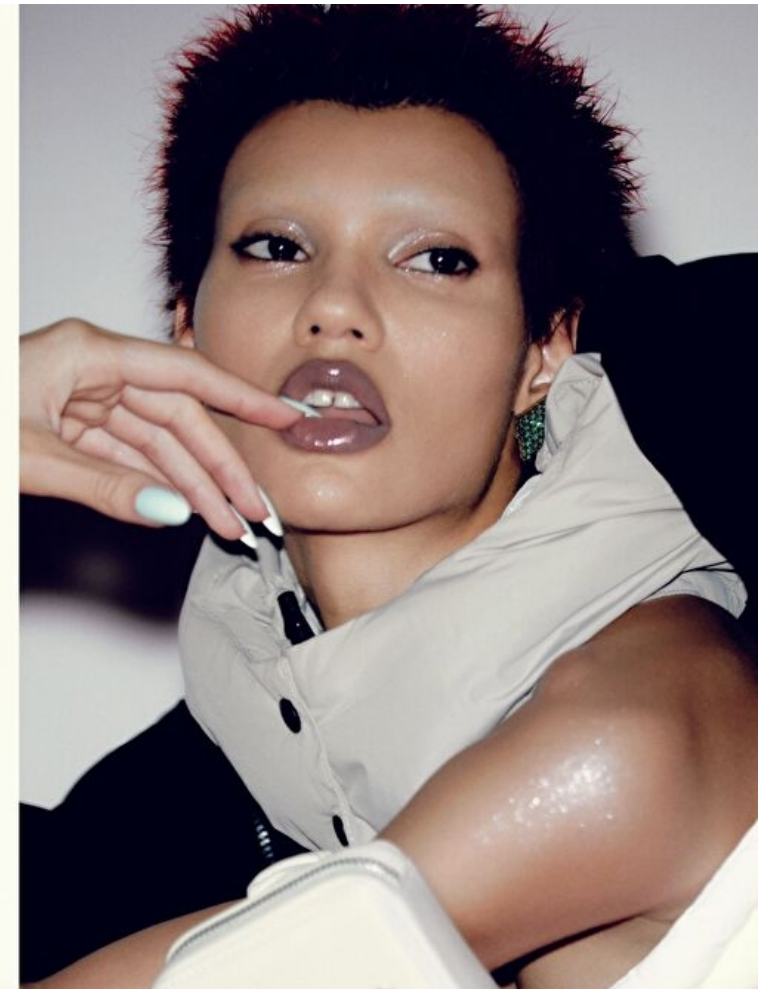

BARBARA VALENTE

Height 178cm / 5' 10.0"

Bust 75cm / 29.5"

Hips 87cm / 34.5"

Waist 61cm / 24"

Shoes EU/US/UK 40 / 9 / 7

Hair Brown

Hair length 3

Eyes Brown