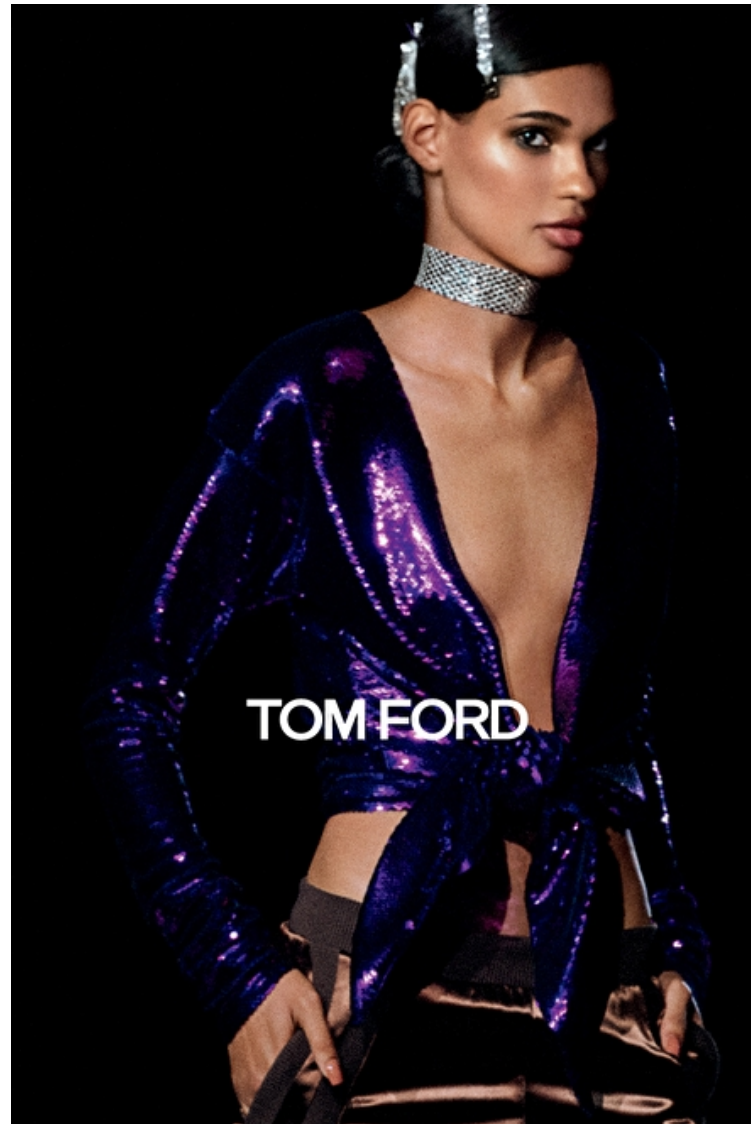

Select

MODEL MANAGEMENT

2nd floor, 77 ST. Martins Lane, London, 00000, England, United Kingdom
Phone: +44 20 7299 1300 Fax: +44 20 7299 1385 Email: info@selectmodel.com Website: https://www.selectmodel.com/

BARBARA VALENTE

Height 178cm / 5' 10.0"

Bust 75cm / 29.5"

Hips 87cm / 34.5"

Waist 61cm / 24"

Shoes EU/US/UK 40 / 9 / 7

Hair Brown

Hair length 3

Eyes Brown