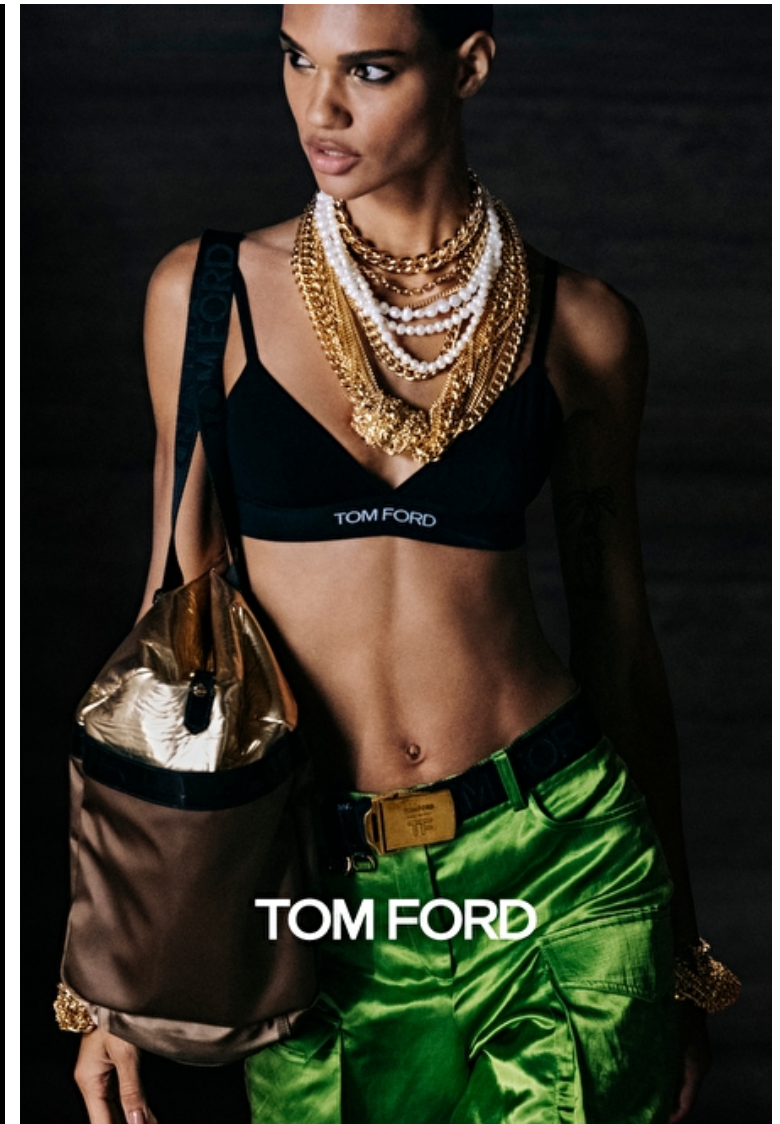

Select

MODEL MANAGEMENT

2nd floor, 77 ST. Martins Lane, London, 00000, England, United Kingdom
Phone: +44 20 7299 1300 Fax: +44 20 7299 1385 Email: info@selectmodel.com Website: https://www.selectmodel.com/

BARBARA VALENTE

Height 178cm / 5' 10.0"

Bust 75cm / 29.5"

Hips 87cm / 34.5"

Waist 61cm / 24"

Shoes EU/US/UK 40 / 9 / 7

Hair Brown

Hair length 3

Eyes Brown