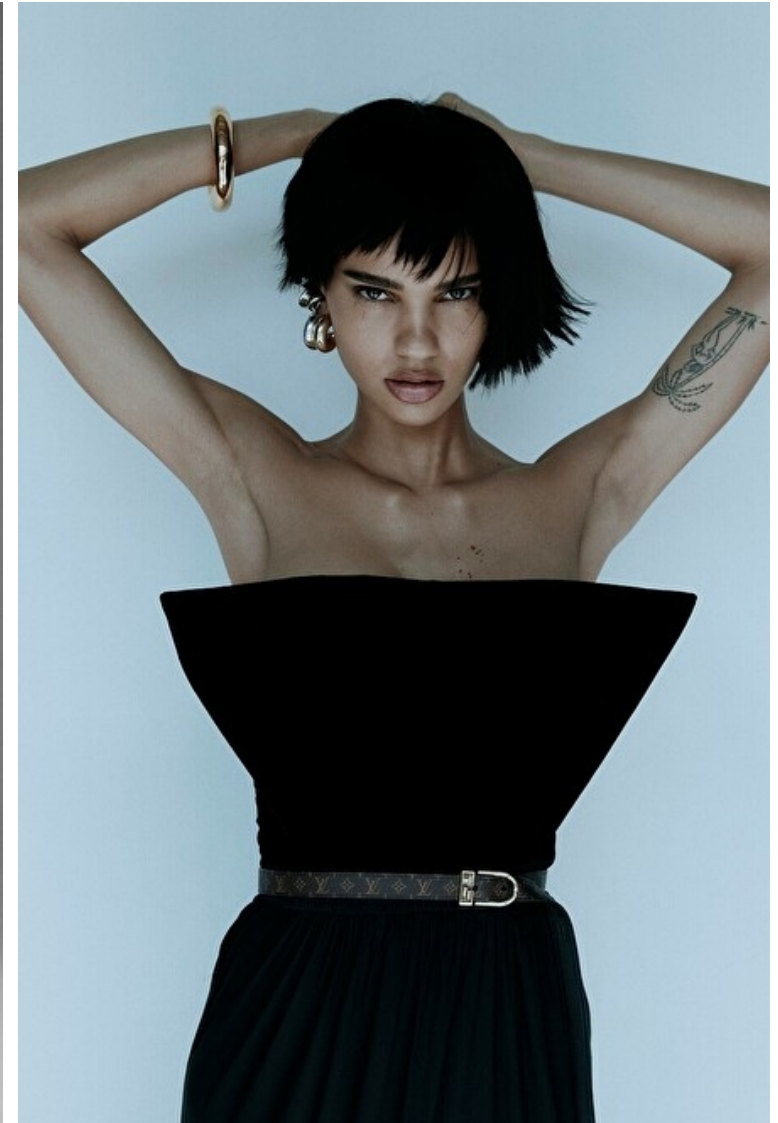

BARBARA VALENTE

Height 178cm / 5' 10.0"

Bust 75cm / 29.5"

Hips 87cm / 34.5"

Waist 61cm / 24"

Shoes EU/US/UK 40 / 9 / 7

Hair Brown

Hair length 3

Eyes Brown