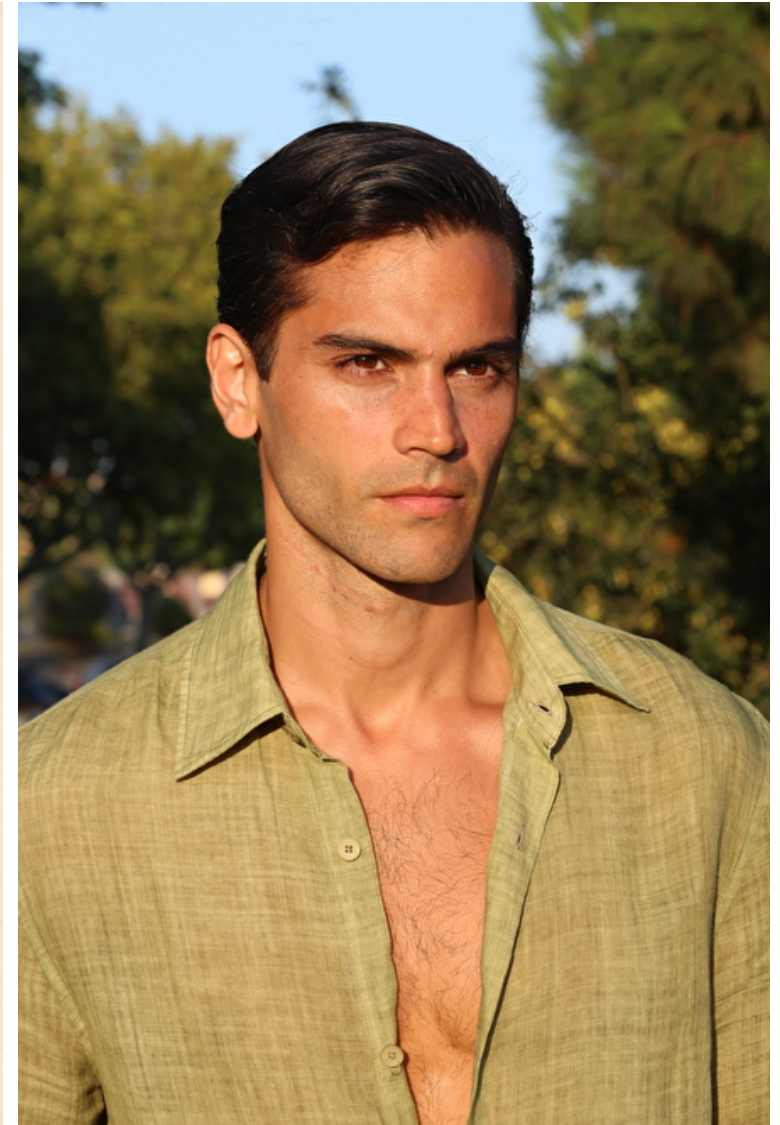

## BARDEEP DHIMAN

Height 185cm / 6' 1.0"

Chest 98cm / 38.5"

Waist 79cm / 31"

Hips 94cm / 37"

Shoes EU/US/UK 44.5 / 11.5 /  
10

Eyes Brown

Hair Brown