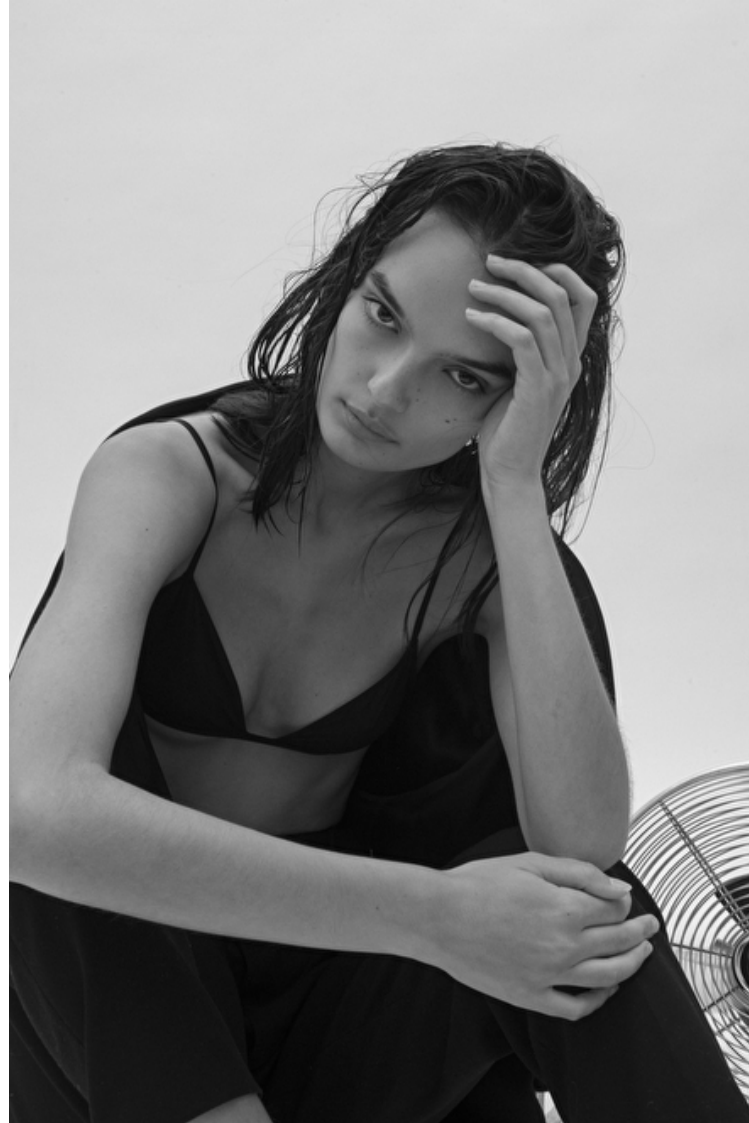

Select

MODEL MANAGEMENT

2nd floor, 77 ST. Martins Lane, London, 00000, England, United Kingdom

Phone: +44 20 7299 1300 Fax: +44 20 7299 1385 Email: info@selectmodel.com Website: <https://www.selectmodel.com/>

Beck Hume

Height 177cm / 5' 9.5"

Bust 76cm / 30"

Waist 61cm / 24"

Hips 88cm / 34.5"

Shoes EU/US/UK 39 / 8 / 6

Eyes Brown

Hair Brown