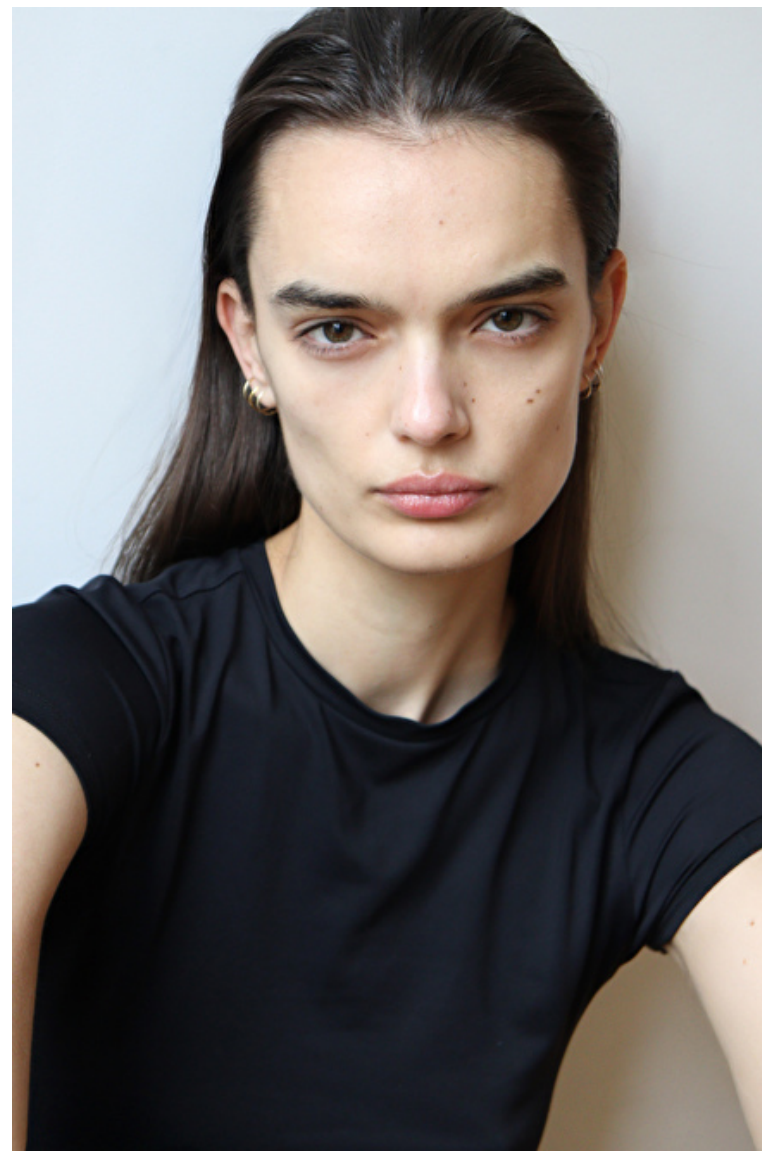

Beck Hume

Height 177cm / 5' 9.5"

Bust 76cm / 30"

Waist 61cm / 24"

Hips 88cm / 34.5"

Shoes EU/US/UK 39 / 8 / 6

Eyes Brown

Hair Brown