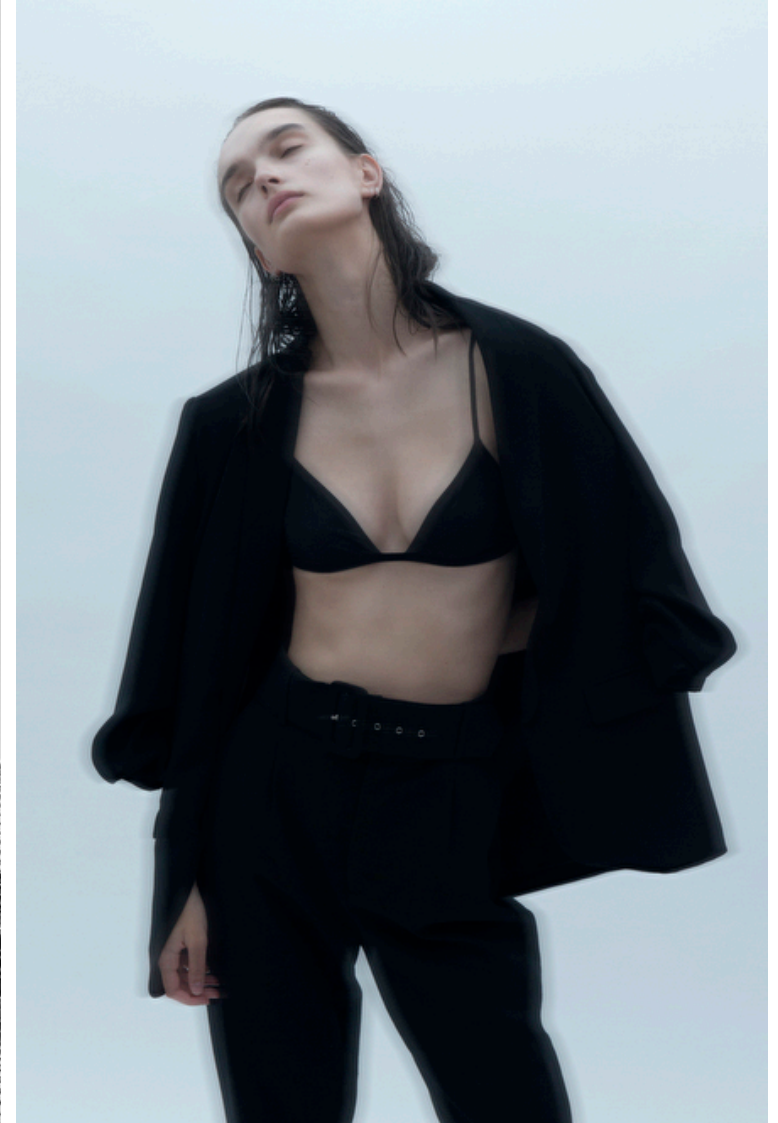

Select

MODEL MANAGEMENT

2nd floor, 77 ST. Martins Lane, London, 00000, England, United Kingdom

Phone: +44 20 7299 1300 Fax: +44 20 7299 1385 Email: info@selectmodel.com Website: <https://www.selectmodel.com/>

Beck Hume

Height 177cm / 5' 9.5"

Bust 76cm / 30"

Waist 61cm / 24"

Hips 88cm / 34.5"

Shoes EU/US/UK 39 / 8 / 6

Eyes Brown

Hair Brown