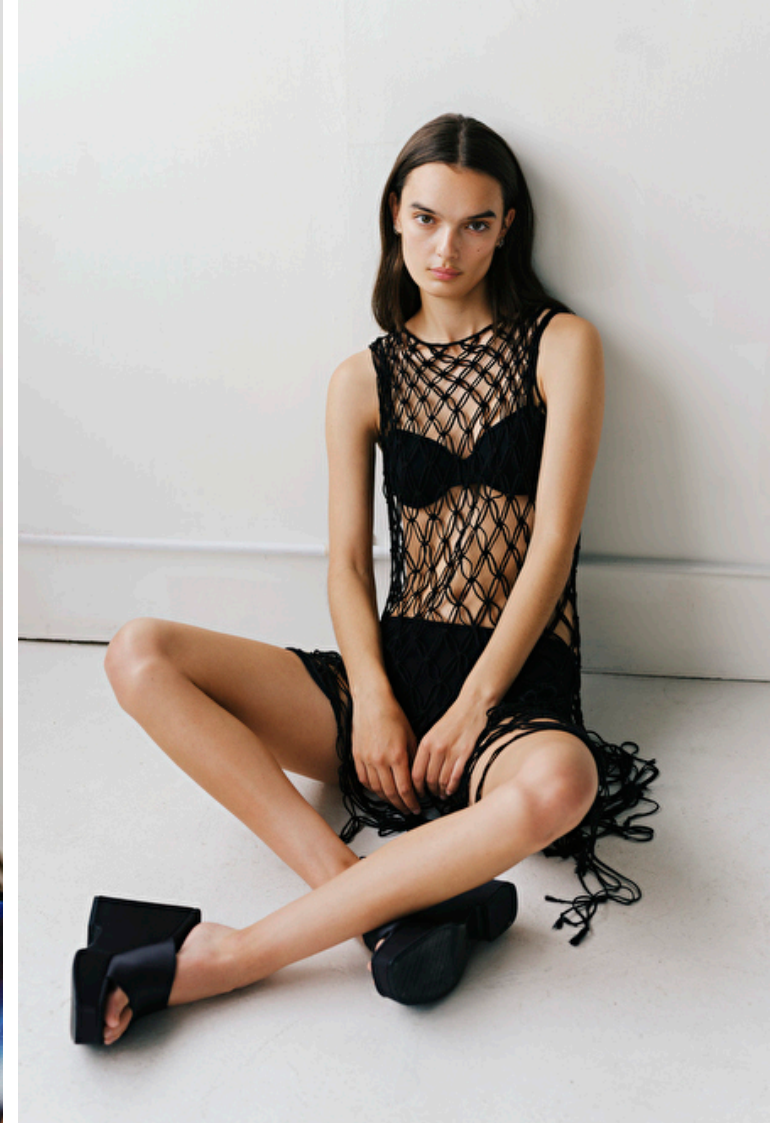

Beck Hume

Height 177cm / 5' 9.5"

Bust 76cm / 30"

Waist 61cm / 24"

Hips 88cm / 34.5"

Shoes EU/US/UK 39 / 8 / 6

Eyes Brown

Hair Brown