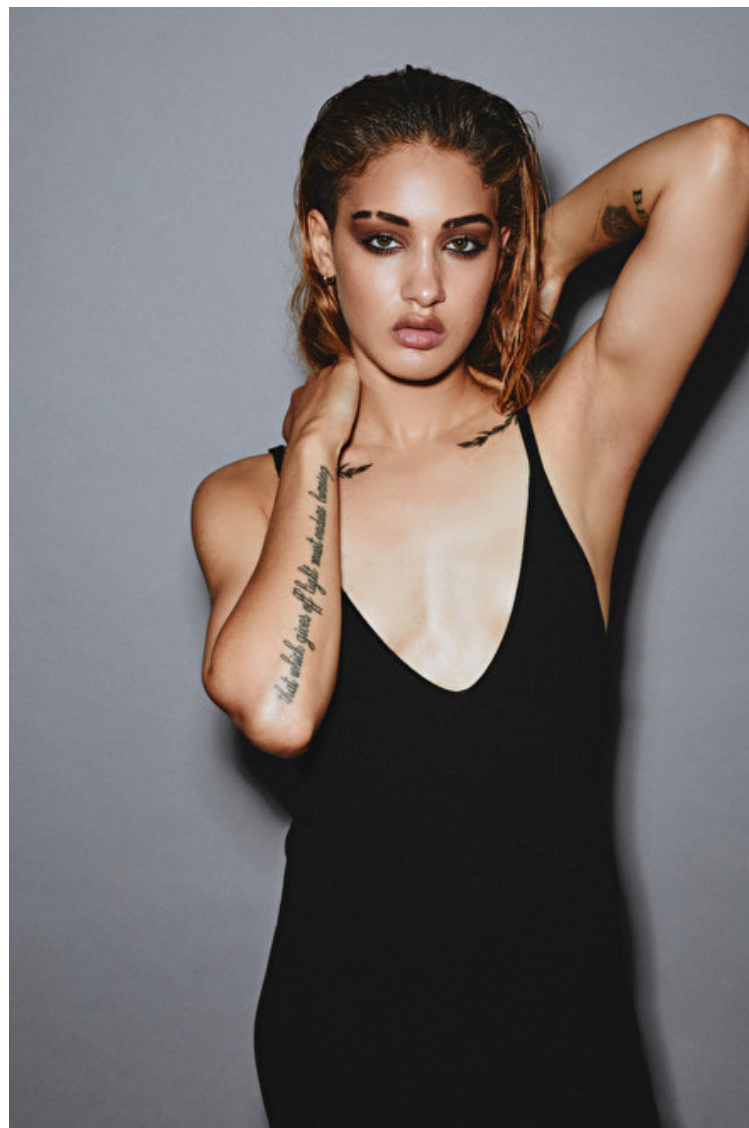

BEIJA VELEZ

Height 173cm / 5' 8.0"

Size EU/US 36 / 6

Waist 62cm / 24.5"

Hips 88cm / 34.5"

Shoes EU/US/UK 39.5 / 8.5 / 6

Select

MODEL MANAGEMENT