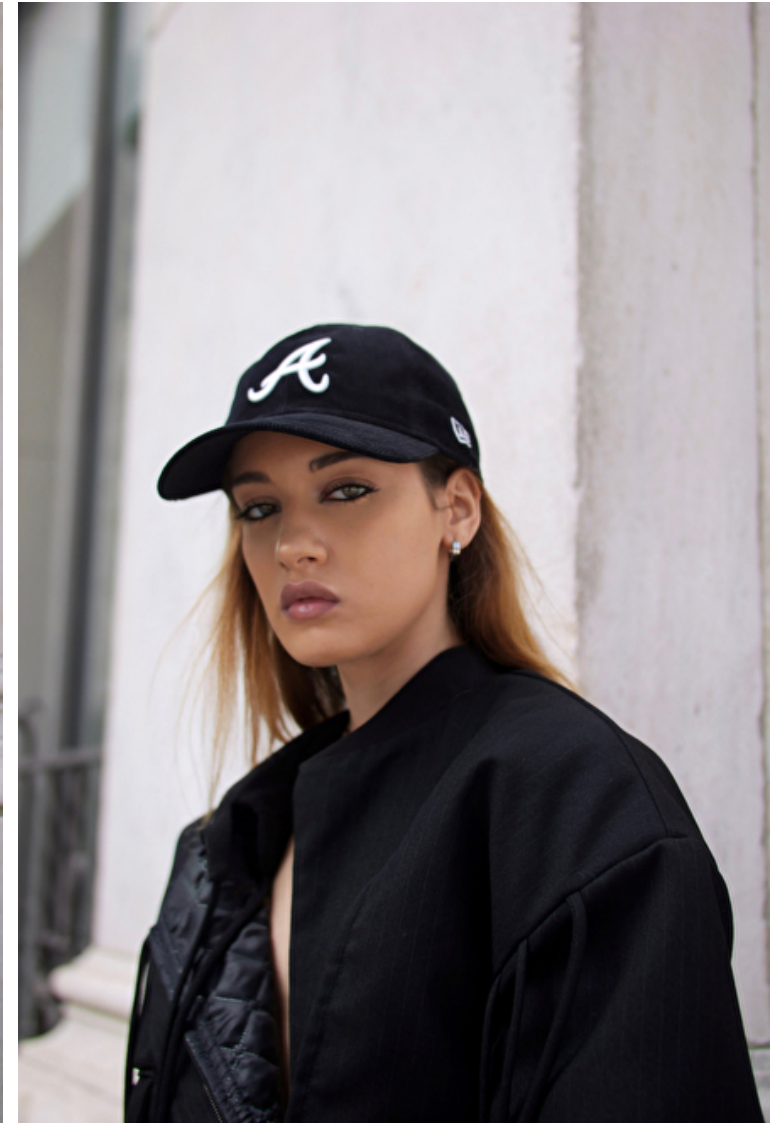

BEIJA VELEZ

Height 173cm / 5' 8.0"

Size EU/US 36 / 6

Waist 62cm / 24.5"

Hips 88cm / 34.5"

Shoes EU/US/UK 39.5 / 8.5 / 6