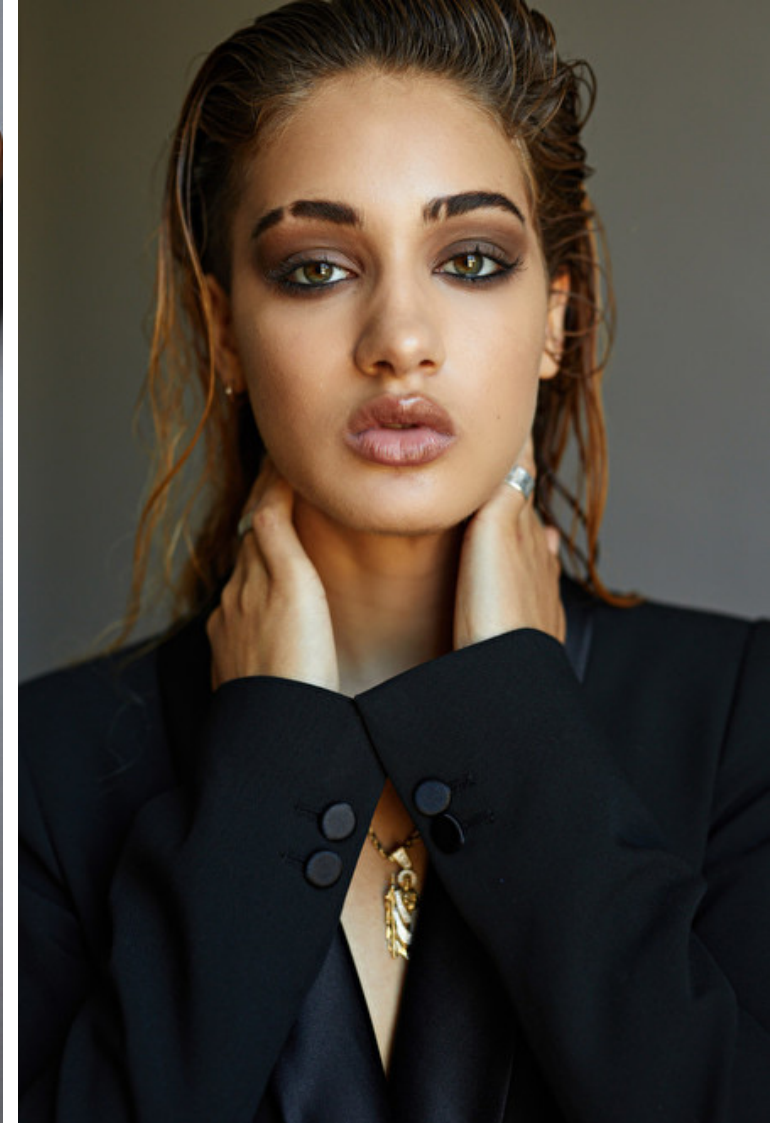

BEIJA VELEZ

Height 173cm / 5' 8.0"

Size EU/US 36 / 6

Waist 62cm / 24.5"

Hips 88cm / 34.5"

Shoes EU/US/UK 39.5 / 8.5 / 6

Select

MODEL MANAGEMENT