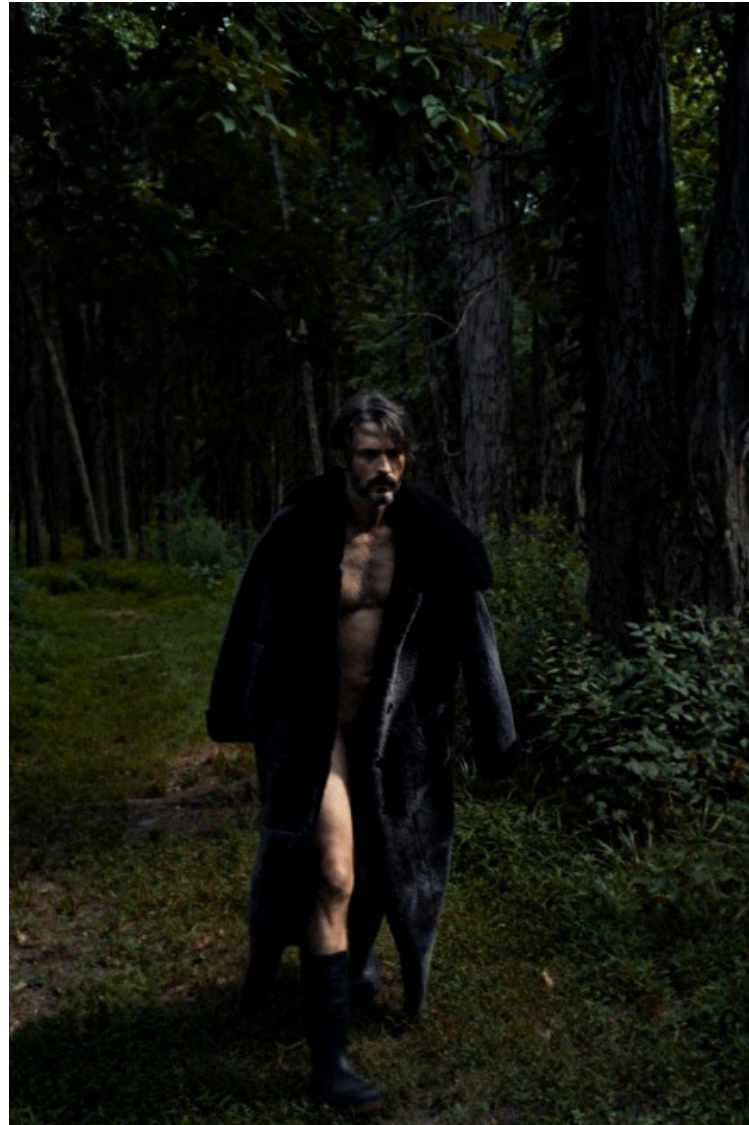

Suit cut Long

Neck 38cm / 15"

Hair Grey

Eyes Blue