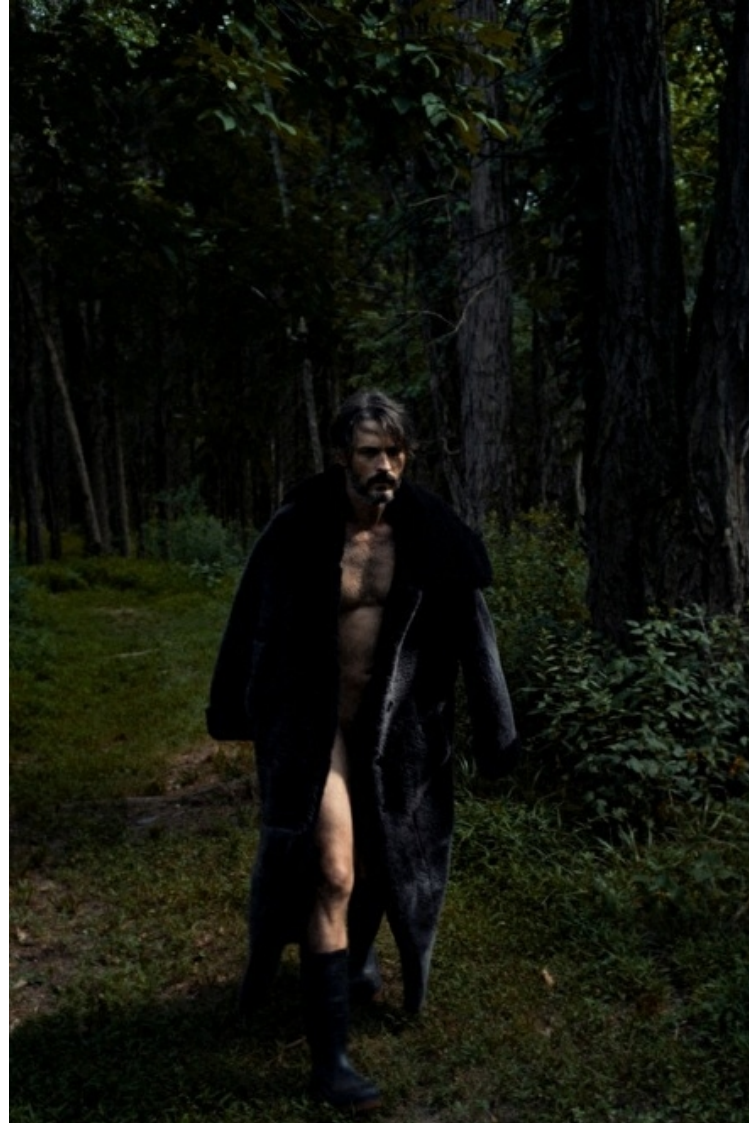

Suit cut Long

Neck 38cm / 15"

Hair Grey

Eyes Blue

Select

MODEL MANAGEMENT

2nd floor, 77 ST. Martins Lane (entrance on Cranbourn Street) , London, WC2N 4AA, England, United Kingdom
Phone: +44 (0) 20 7299 1322 **Fax:** +44 (0) 20 7299 1386 **Email:** info@selectmodel.com **Website:** https://www.selectmodel.com/