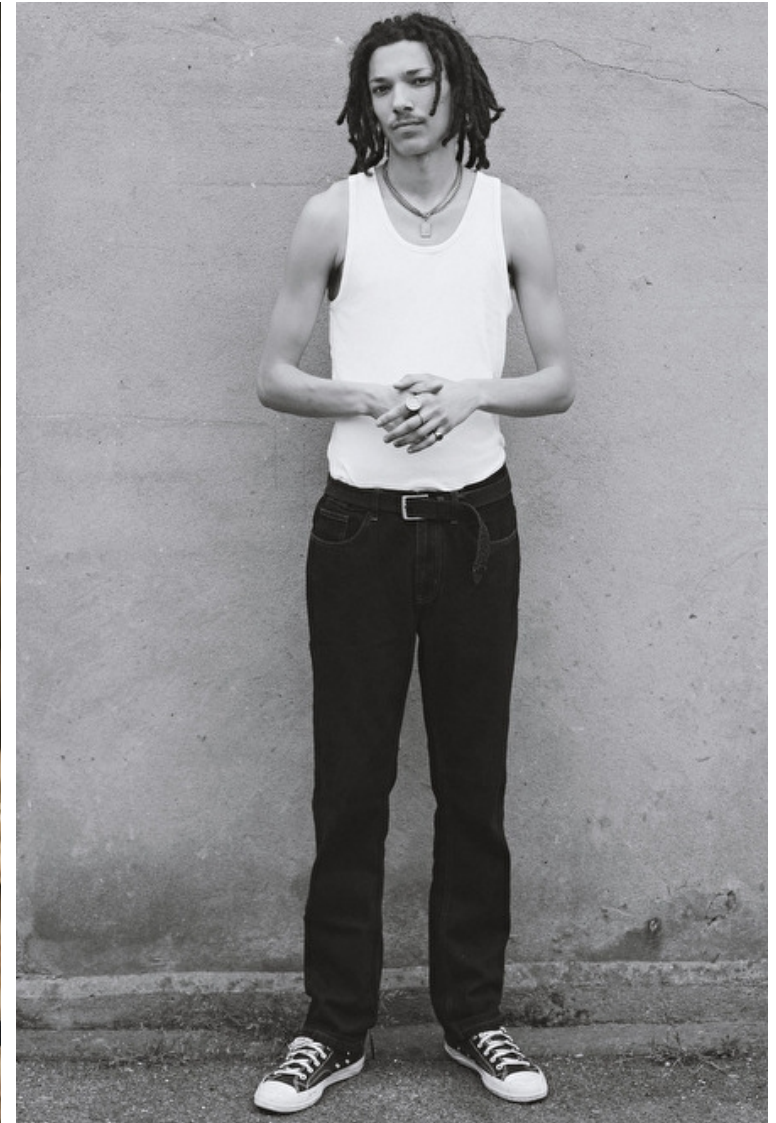

Select

MODEL MANAGEMENT

2nd floor, 77 ST. Martins Lane (entrance on Cranbourn Street) , London, WC2N 4AA, England, United Kingdom
Phone: +44 (0) 20 7299 1322 **Fax:** +44 (0) 20 7299 1386 **Email:** info@selectmodel.com **Website:** https://www.selectmodel.com/

BEN SALMON

Height 192cm / 6' 3.5"

Chest 81cm / 32"

Waist 70cm / 27.5"

Shoes EU/US/UK 44.5 / 11.5 /
10

Inseam 83cm / 32.5"

Hair Dark brown

Hair length 3

Eyes Hazel

Hips 76cm / 30"

Neck 36cm / 14"