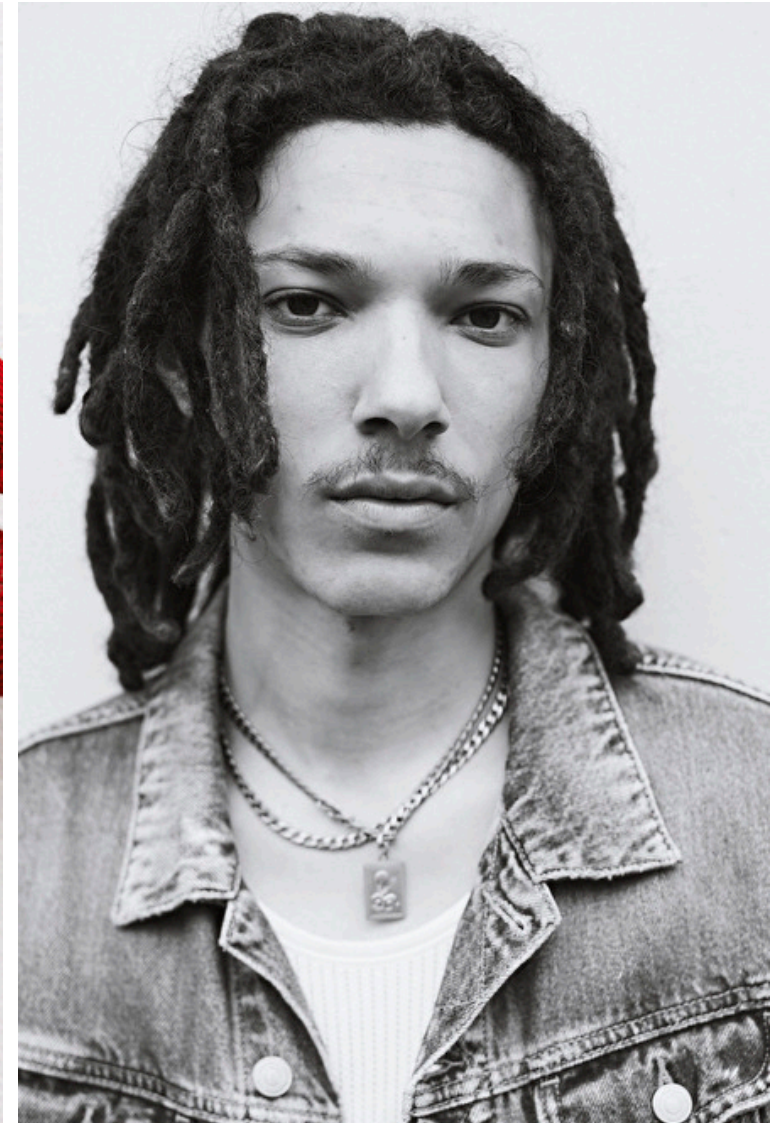

BEN SALMON

Height 192cm / 6' 3.5"

Chest 81cm / 32"

Waist 70cm / 27.5"

Shoes EU/US/UK 44.5 / 11.5 /
10

Inseam 83cm / 32.5"

Hair Dark brown

Hair length 3

Eyes Hazel

Hips 76cm / 30"

Neck 36cm / 14"