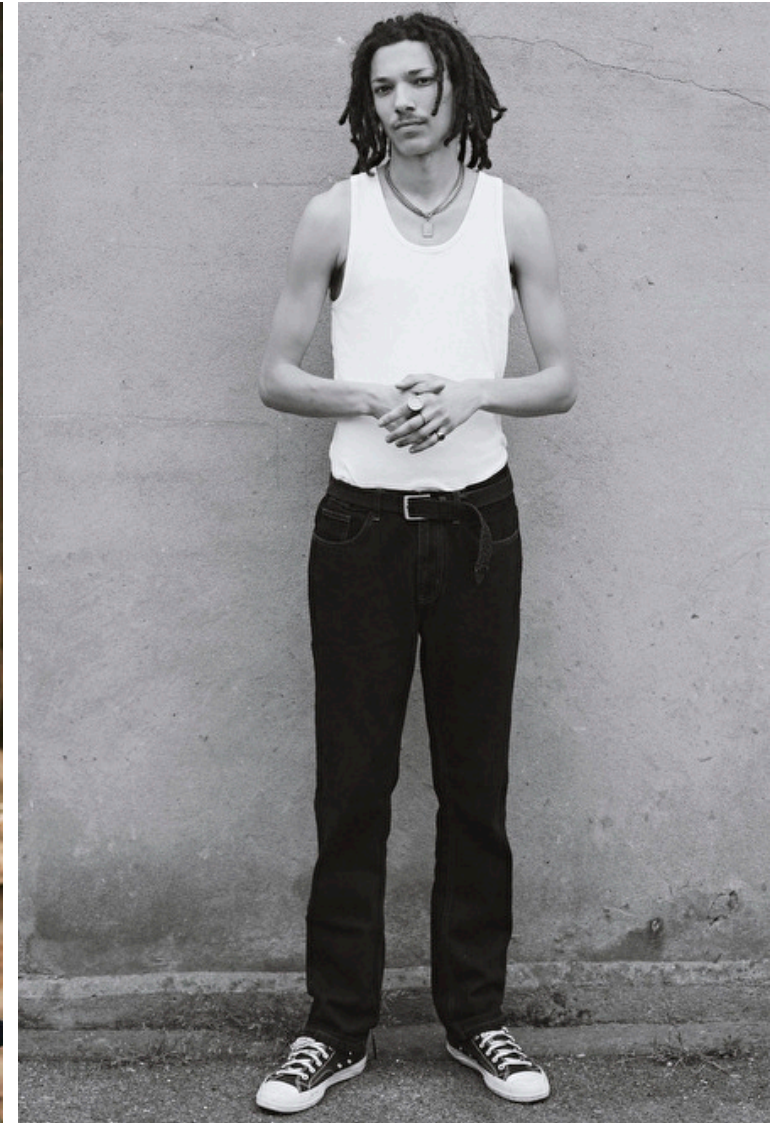

Select

MODEL MANAGEMENT

2nd floor, 77 ST. Martins Lane (entrance on Cranbourn Street) , London, WC2N 4AA, England, United Kingdom
Phone: +44 (0) 20 7299 1322 **Fax:** +44 (0) 20 7299 1386 **Email:** info@selectmodel.com **Website:** https://www.selectmodel.com/

BEN SALMON

Height 192cm / 6' 3.5"

Chest 81cm / 32"

Waist 70cm / 27.5"

Shoes EU/US/UK 44.5 / 11.5 /
10

Inseam 83cm / 32.5"

Hair Dark brown

Hair length 3

Eyes Hazel

Hips 76cm / 30"

Neck 36cm / 14"