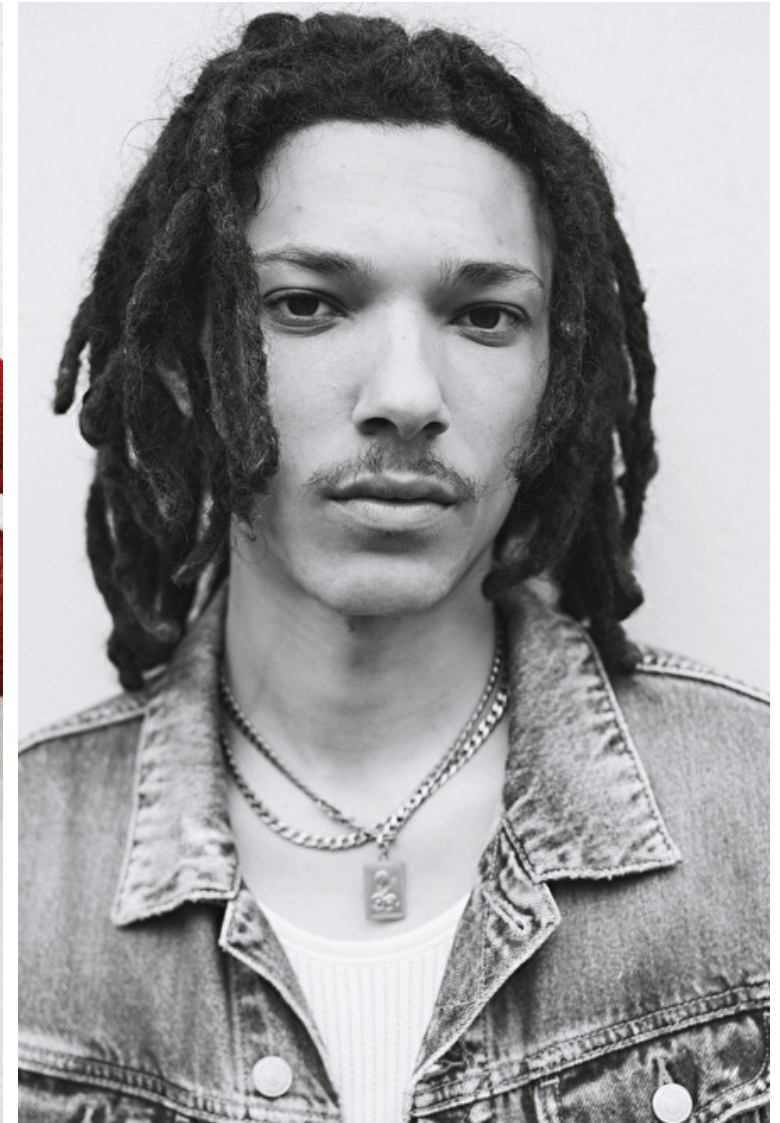

BEN SALMON

Height 192cm / 6' 3.5"

Chest 81cm / 32"

Waist 70cm / 27.5"

Shoes EU/US/UK 44.5 / 11.5 /
10

Inseam 83cm / 32.5"

Hair Dark brown

Hair length 3

Eyes Hazel

Hips 76cm / 30"

Neck 36cm / 14"