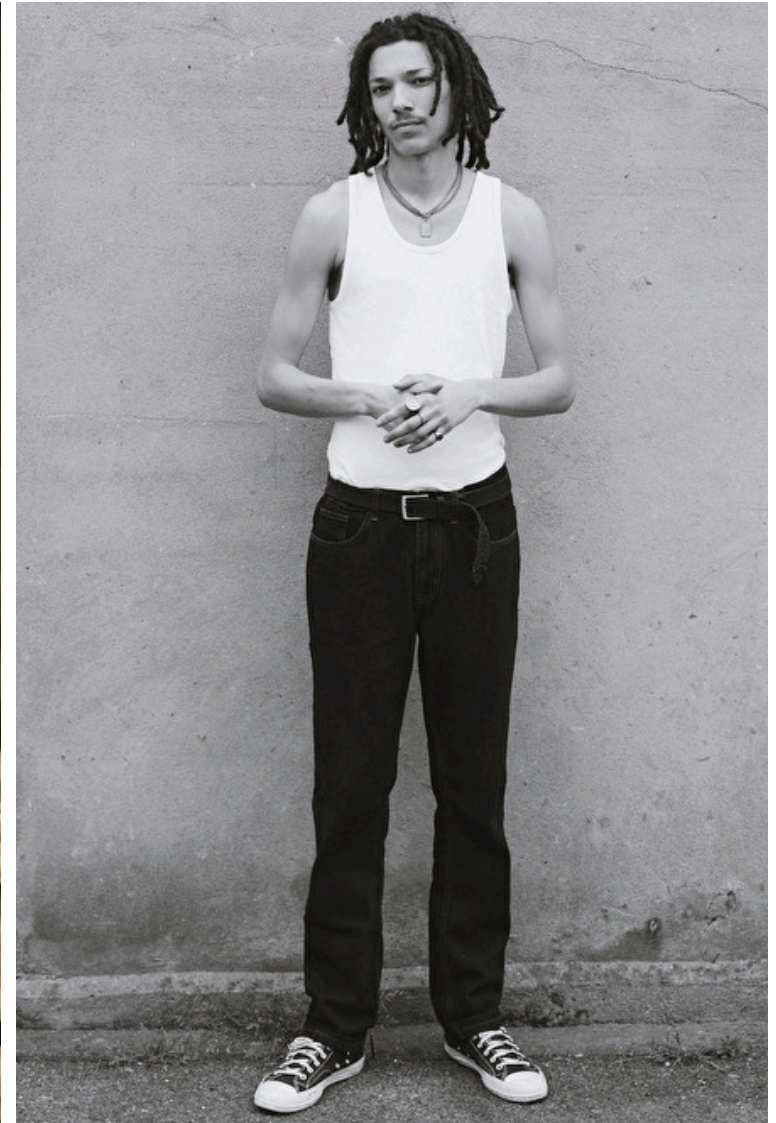

Select

MODEL MANAGEMENT

2nd floor, 77 ST. Martins Lane (entrance on Cranbourn Street) , London, WC2N 4AA, England, United Kingdom
Phone: +44 (0) 20 7299 1322 **Fax:** +44 (0) 20 7299 1386 **Email:** info@selectmodel.com **Website:** https://www.selectmodel.com/

BEN SALMON

Height 192cm / 6' 3.5"

Chest 81cm / 32"

Waist 70cm / 27.5"

Shoes EU/US/UK 44.5 / 11.5 /
10

Inseam 83cm / 32.5"

Hair Dark brown

Hair length 3

Eyes Hazel

Hips 76cm / 30"

Neck 36cm / 14"