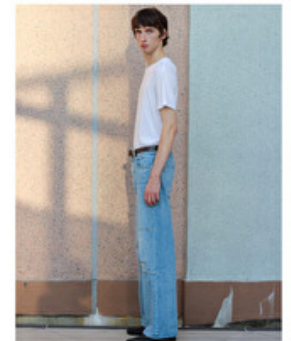

Height 6'2/188
Chest 33.5/85

Waist 27.5/70
Hips 33.5/85

Hair Brown
Eyes Blue Green
Inseam 34.5/88
Shoes 10/44.5