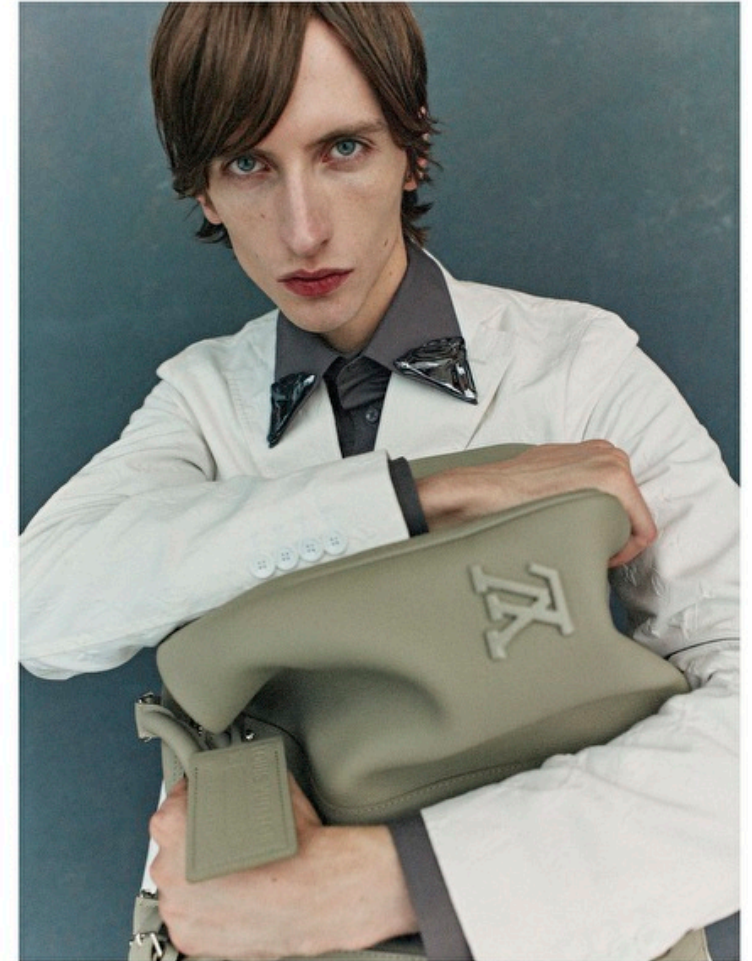

Select

MODEL MANAGEMENT

2nd floor, 77 ST. Martins Lane (entrance on Cranbourn Street), London, WC2N 4AA, England, United Kingdom
Phone: +44 (0) 20 7299 1322 **Fax:** +44 (0) 20 7299 1386 **Email:** info@selectmodel.com **Website:** https://www.selectmodel.com/

BENNO BULANG

Height 188cm / 6' 2.0"

Chest 85cm / 33.5"

Waist 70cm / 27.5"

Hips 85cm / 33.5"

Shoes EU/US/UK 44 / 11 / 9.5

Eyes Blue green

Hair Brown

Inseam 88cm / 34.5"

Hair length 3