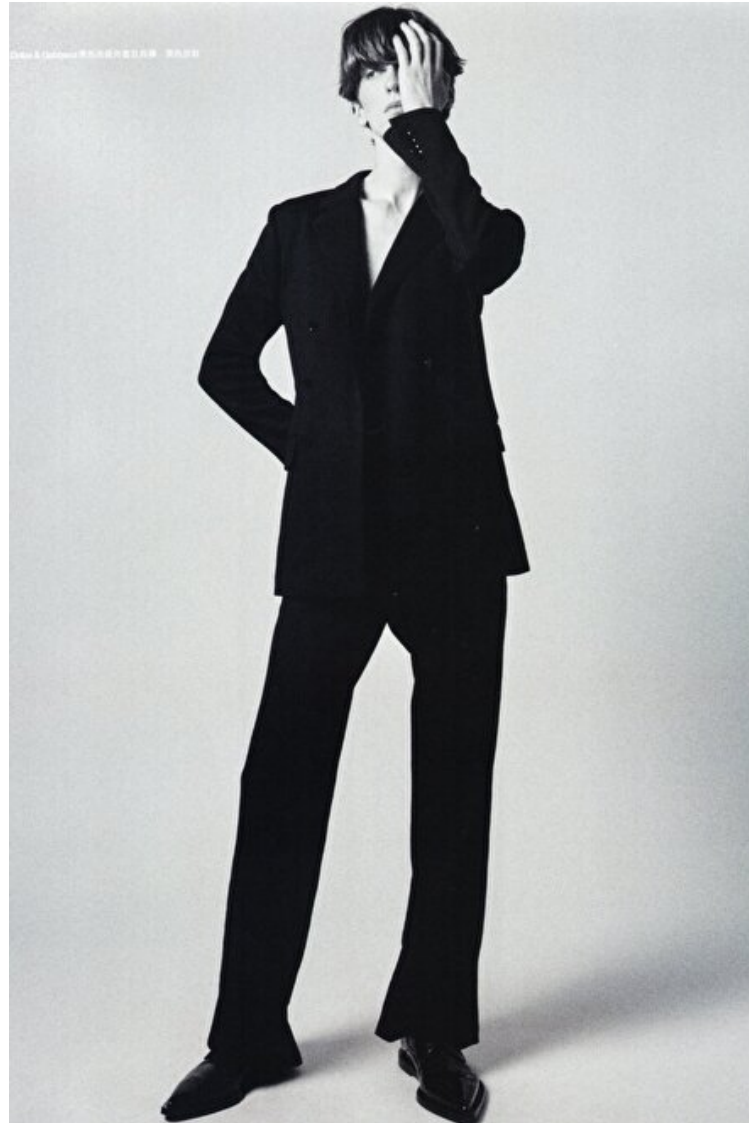

Inseam 88cm / 34.5"

Hair length 3

Select

MODEL MANAGEMENT

2nd floor, 77 ST. Martins Lane (entrance on Cranbourn Street) , London, WC2N 4AA, England, United Kingdom
Phone: +44 (0) 20 7299 1322 **Fax:** +44 (0) 20 7299 1386 **Email:** info@selectmodel.com **Website:** https://www.selectmodel.com/