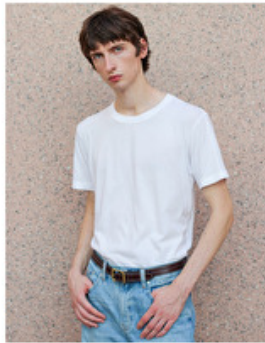

BENNO BULANG

Height 188cm / 6' 2.0"

Chest 85cm / 33.5"

Waist 70cm / 27.5"

Hips 85cm / 33.5"

Shoes EU/US/UK 44 / 11 / 9.5

Eyes Blue green

Hair Brown

Inseam 88cm / 34.5"

Hair length 3

Select
MODEL MANAGEMENT

Benno

Height 6'2/188
Chest 33.5/85

Waist 27.5/70
Hips 33.5/85

Hair Brown
Eyes Blue Green

Inseam 34.5/88
Shoes 10/44.5