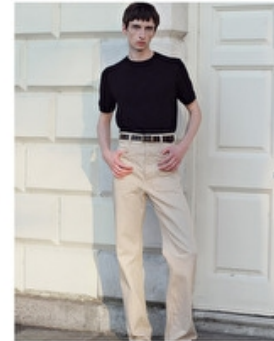

Inseam 88cm / 34.5"

Hair length 3

Select  
 MODEL MANAGEMENT

BENNO

Height 6'2/186  
 Chest 33.5/85

Waist 27.5/70  
 Collar 14/36

Hair Brown  
 Eyes Blue Green  
 Inside Leg 34.5/88  
 Shoes 9.5/44