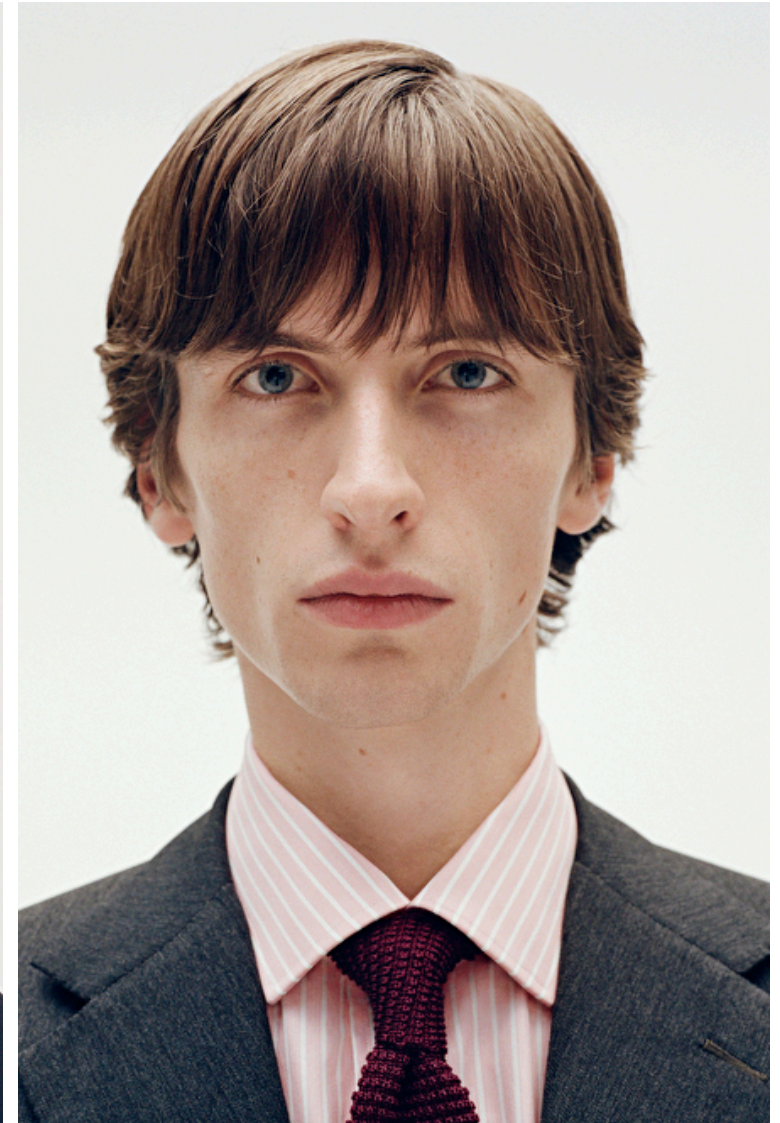

BENNO BULANG

Height 188cm / 6' 2.0"

Chest 85cm / 33.5"

Waist 70cm / 27.5"

Hips 85cm / 33.5"

Shoes EU/US/UK 44 / 11 / 9.5

Eyes Blue green

Hair Brown

Inseam 88cm / 34.5"

Hair length 3