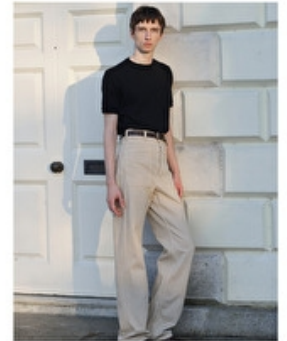

Inseam 88cm / 34.5"

Hair length 3

Select  
 MODEL MANAGEMENT

BENNO

Height 6'2/186  
 Chest 33.5/85

Waist 27.5/70  
 Collar 14/36

Hair Brown  
 Eyes Blue Green  
 Inside Leg 34.5/88  
 Shoes 9.5/44