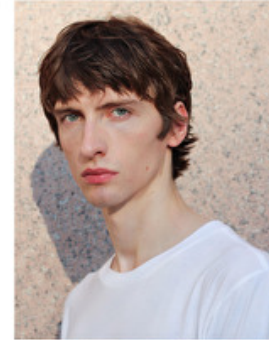

Height 6'2/188
Chest 33.5/85

Waist 27.5/70
Hips 33.5/85

Hair Brown
Eyes Blue Green
Inseam 34.5/88
Shoes 10/44.5