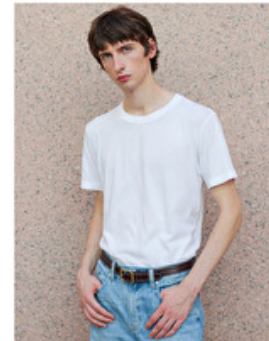

Height 6'2/188
Chest 33.5/85

Waist 27.5/70
Hips 33.5/85

Hair Brown
Eyes Blue Green
Inseam 34.5/88
Shoes 10/44.5