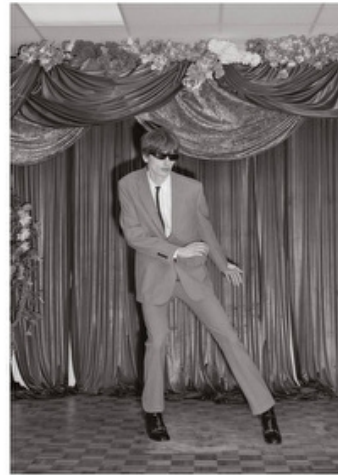

BENNO BULANG

Height 188cm / 6' 2.0"

Chest 85cm / 33.5"

Waist 70cm / 27.5"

Hips 85cm / 33.5"

Shoes EU/US/UK 44 / 11 / 9.5

Eyes Blue green

Hair Brown

Inseam 88cm / 34.5"

Hair length 3