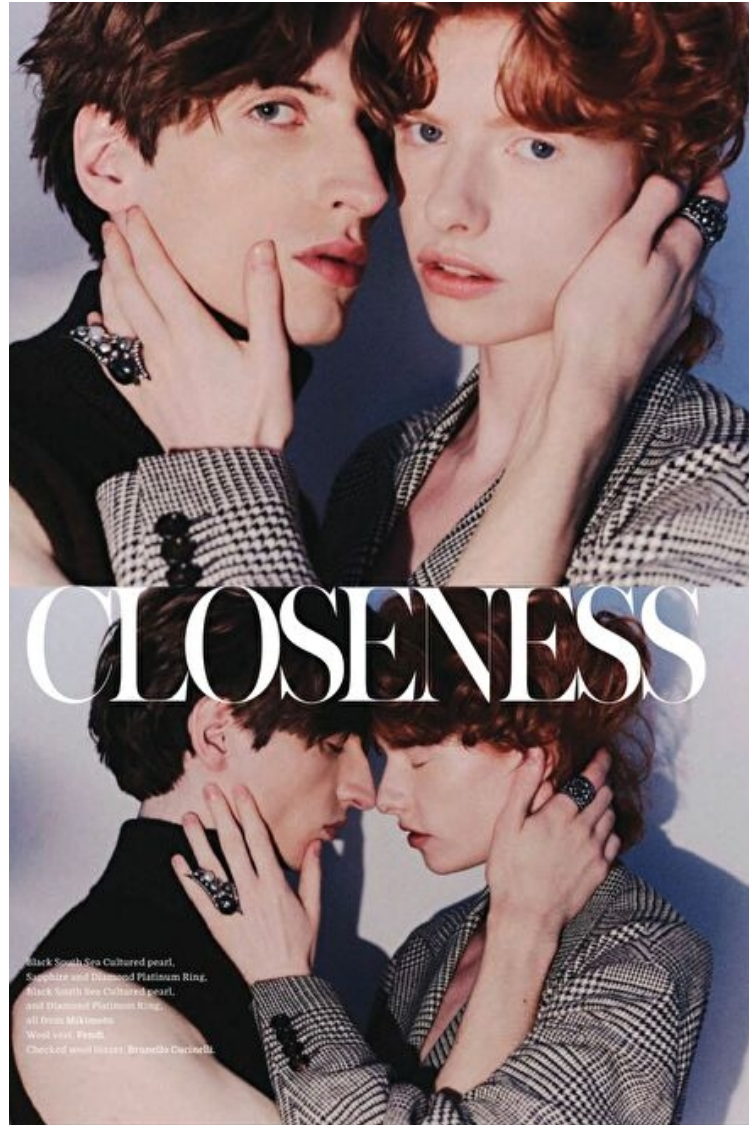

Inseam 88cm / 34.5"

Hair length 3

Select  
 MODEL MANAGEMENT

BENNO

Height 6'2/186  
 Chest 33.5/85

Waist 27.5/70  
 Collar 14/36

Hair Brown  
 Eyes Blue Green  
 Inside Leg 34.5/88  
 Shoes 9.5/44