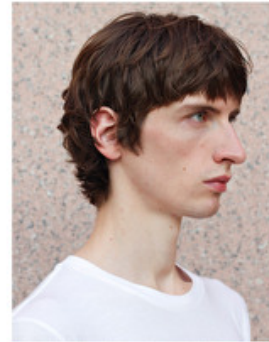

Inseam 88cm / 34.5"

Hair length 3

Select  
MODEL MANAGEMENT

Benno

Height 6'2/188  
Chest 33.5/85

Waist 27.5/70  
Hips 33.5/85

Hair Brown  
Eyes Blue Green

Inseam 34.5/88  
Shoes 10/44.5