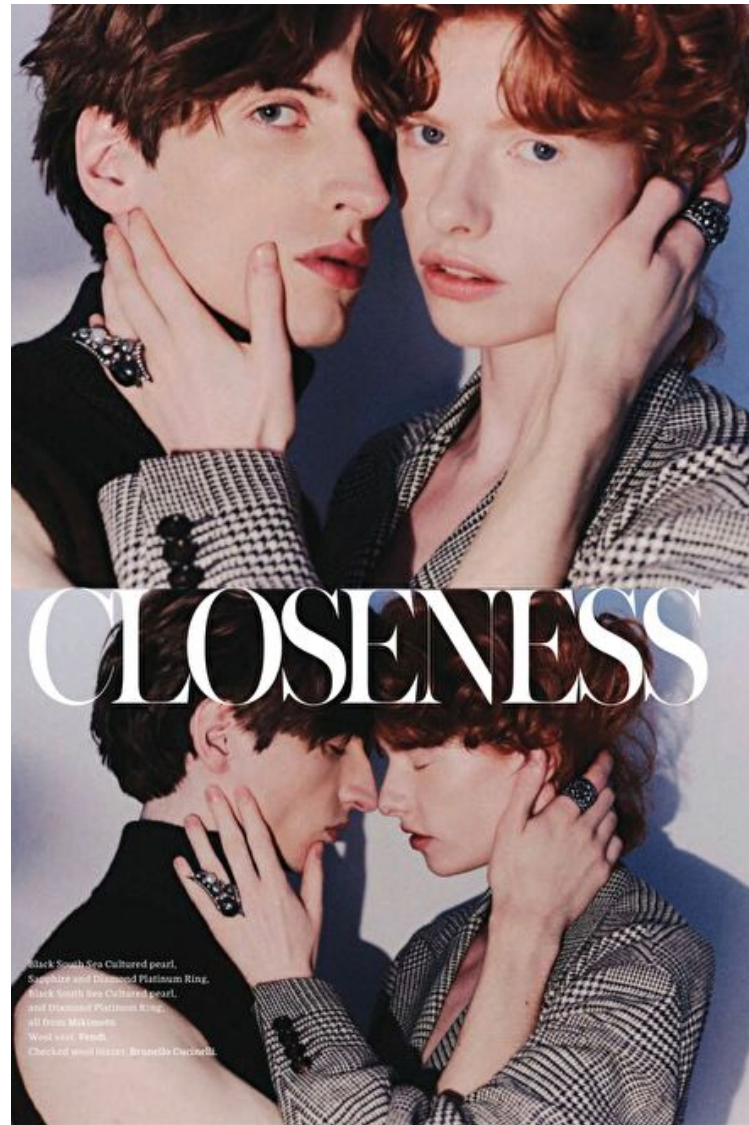

Inseam 88cm / 34.5"

Hair length 3

Select

MODEL MANAGEMENT

2nd floor, 77 ST. Martins Lane (entrance on Cranbourn Street), London, WC2N 4AA, England, United Kingdom
Phone: +44 (0) 20 7299 1322 **Fax:** +44 (0) 20 7299 1386 **Email:** info@selectmodel.com **Website:** https://www.selectmodel.com/