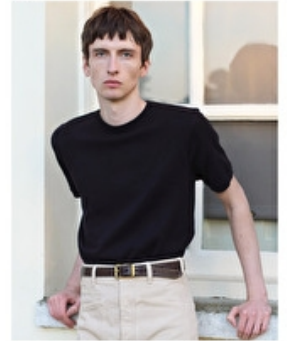

Inseam 88cm / 34.5"

Hair length 3

Select  
 MODEL MANAGEMENT

BENNO

Height 6'2/186  
 Chest 33.5/85

Waist 27.5/70  
 Collar 14/36

Hair Brown  
 Eyes Blue Green  
 Inside Leg 34.5/88  
 Shoes 9.5/44