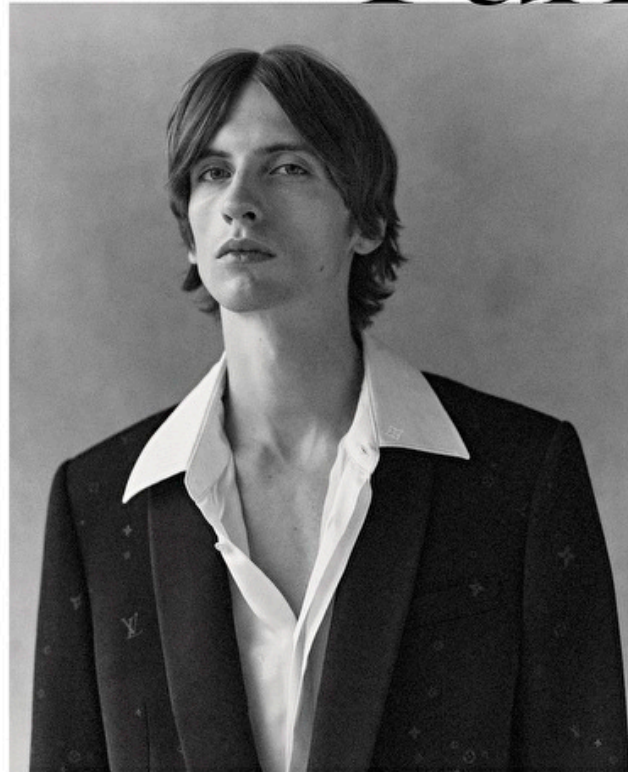

Hips 85cm / 33.5"

Shoes EU/US/UK 44 / 11 / 9.5

Eyes Blue green

Hair Brown

Inseam 88cm / 34.5"

Hair length 3

SERIOUS Fun

Tailoring takes a *playful turn* this fall.