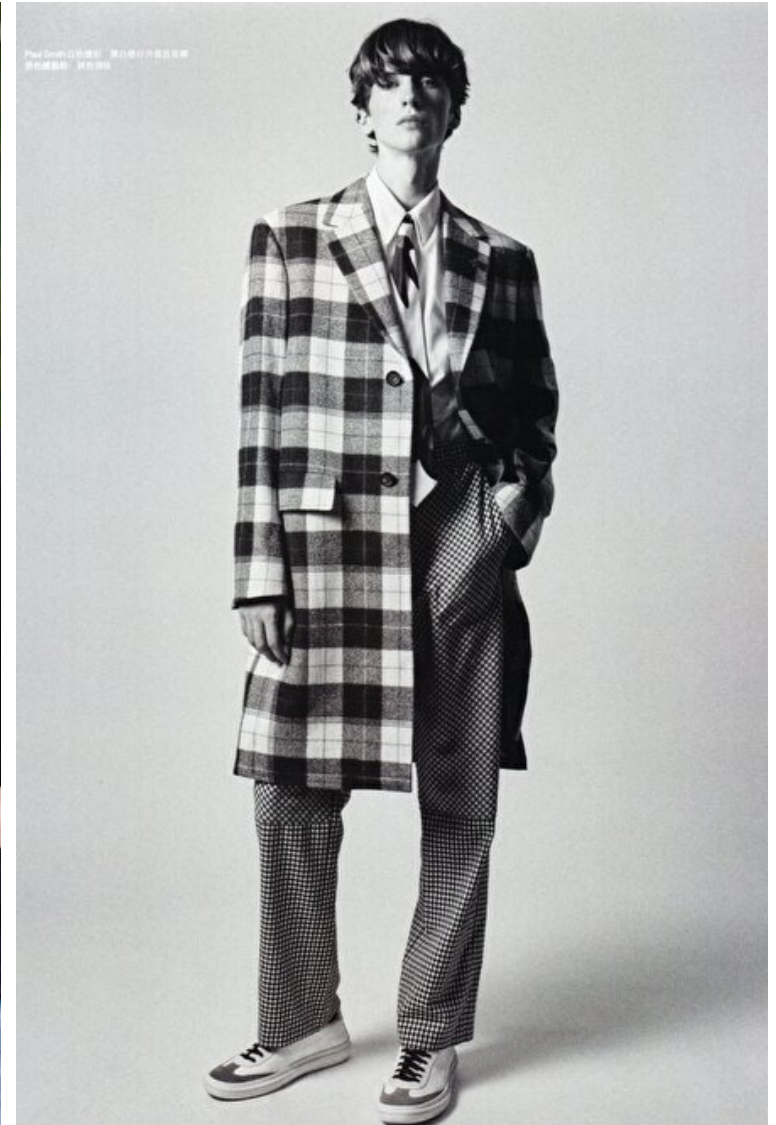

Eyes Blue green

Hair Brown

Inseam 88cm / 34.5"

Hair length 3

Select

MODEL MANAGEMENT

2nd floor, 77 ST. Martins Lane (entrance on Cranbourn Street), London, WC2N 4AA, England, United Kingdom
Phone: +44 (0) 20 7299 1322 **Fax:** +44 (0) 20 7299 1386 **Email:** info@selectmodel.com **Website:** https://www.selectmodel.com/