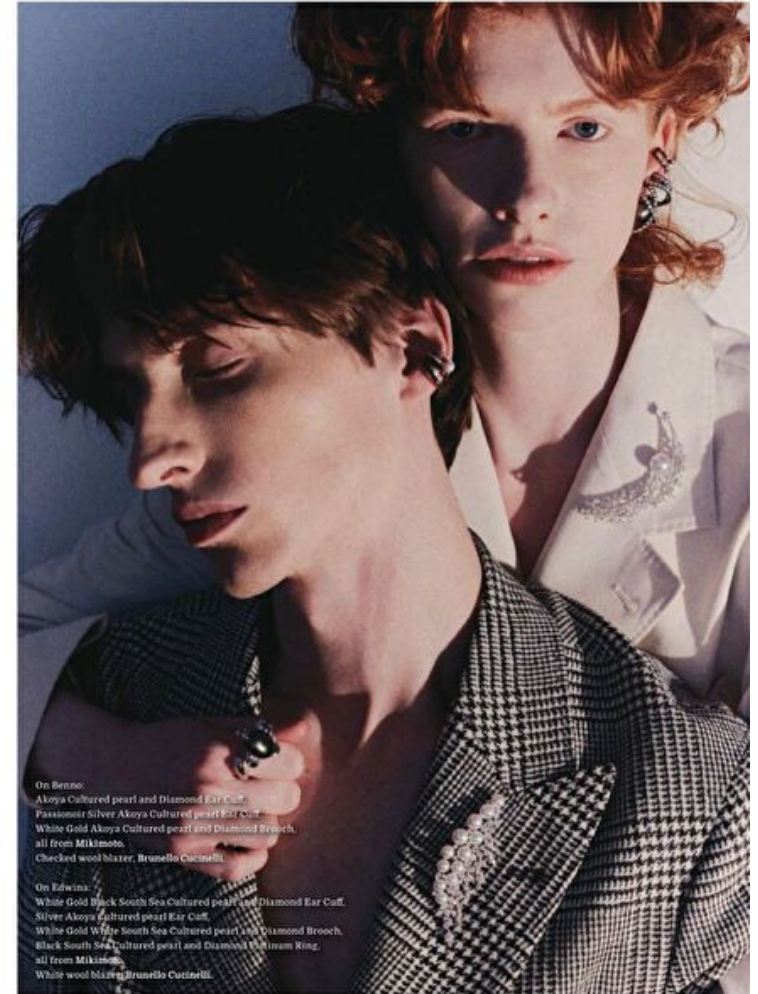

FOCUS

On Benno:
Akoya Cultured pearl and Diamond Ear Cuff,
Passionist Silver Akoya Cultured pearl Ear Cuff,
White Gold Akoya Cultured pearl and Diamond Brooch,
all from Mikimoto.
Checked wool blazer, Brunello Cucinelli.
On Edwina:
White Gold Black South Sea Cultured pearl and Diamond Ear Cuff,
Silver Akoya Cultured pearl Ear Cuff,
White Gold White South Sea Cultured pearl and Diamond Brooch,
Black South Sea Cultured pearl and Diamond Platinum Ring,
all from Mikimoto.
White wool blazer, Brunello Cucinelli.