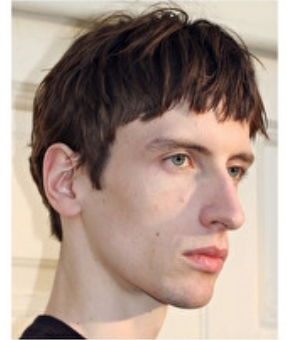

Inseam 88cm / 34.5"

Hair length 3

Select  
 MODEL MANAGEMENT

BENNO

Height 6'2/186  
 Chest 33.5/85

Waist 27.5/70  
 Collar 14/36

Hair Brown  
 Eyes Blue Green  
 Inside Leg 34.5/88  
 Shoes 9.5/44