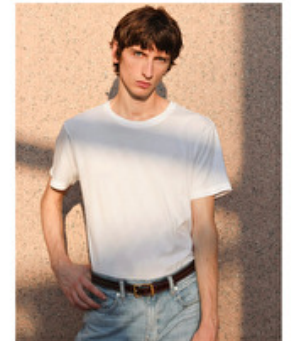

Height 6'2/188
Chest 33.5/85

Waist 27.5/70
Hips 33.5/85

Hair Brown
Eyes Blue Green
Inseam 34.5/88
Shoes 10/44.5