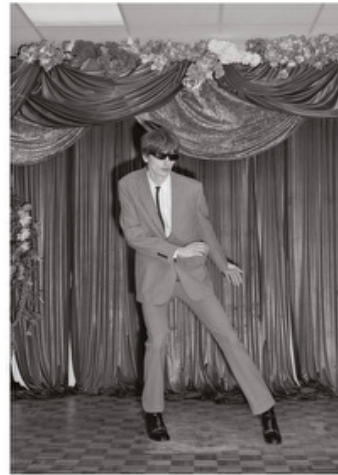

BENNO BULANG

Height 188cm / 6' 2.0"

Chest 85cm / 33.5"

Waist 70cm / 27.5"

Hips 85cm / 33.5"

Shoes EU/US/UK 44 / 11 / 9.5

Eyes Blue green

Hair Brown

Inseam 88cm / 34.5"

Hair length 3