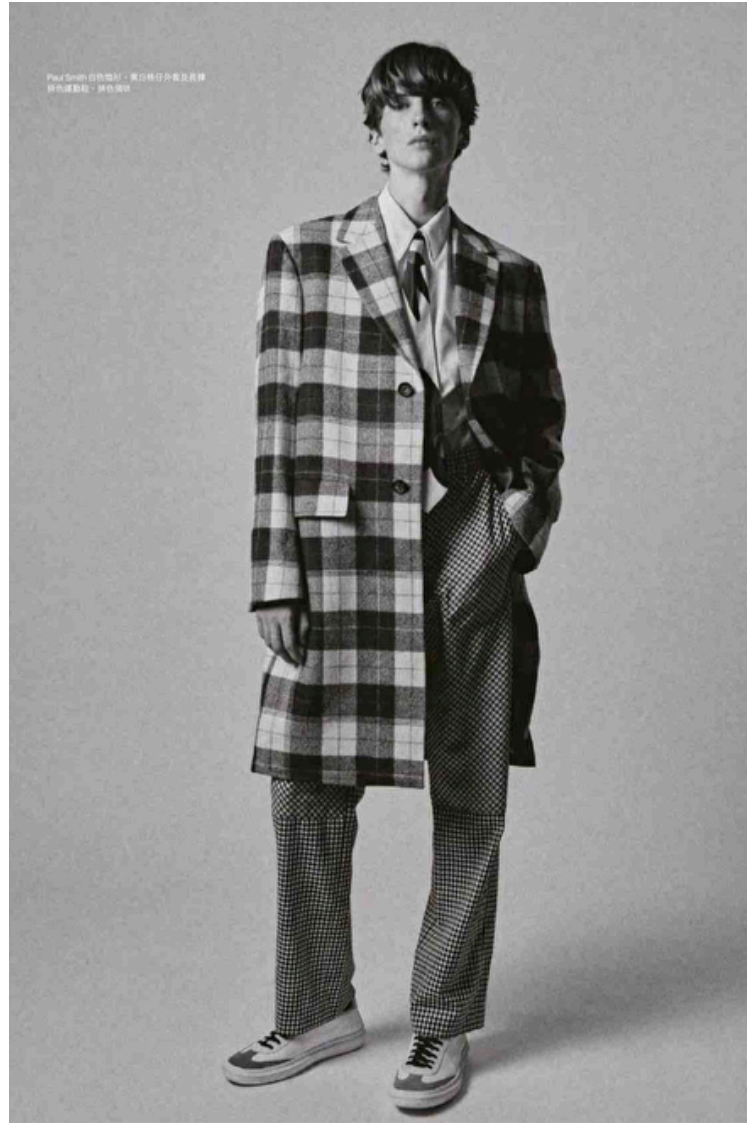

Select

MODEL MANAGEMENT

2nd floor, 77 ST. Martins Lane (entrance on Cranbourn Street), London, WC2N 4AA, England, United Kingdom
Phone: +44 (0) 20 7299 1322 **Fax:** +44 (0) 20 7299 1386 **Email:** info@selectmodel.com **Website:** https://www.selectmodel.com/

BENNO BULANG

Height 188cm / 6' 2.0"

Chest 85cm / 33.5"

Waist 70cm / 27.5"

Hips 85cm / 33.5"

Shoes EU/US/UK 44 / 11 / 9.5

Eyes Blue green

Hair Brown

Inseam 88cm / 34.5"

Hair length 3