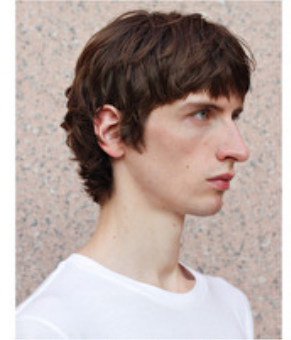

Height 6'2/188
Chest 33.5/85

Waist 27.5/70
Hips 33.5/85

Hair Brown
Eyes Blue Green
Inseam 34.5/88
Shoes 10/44.5