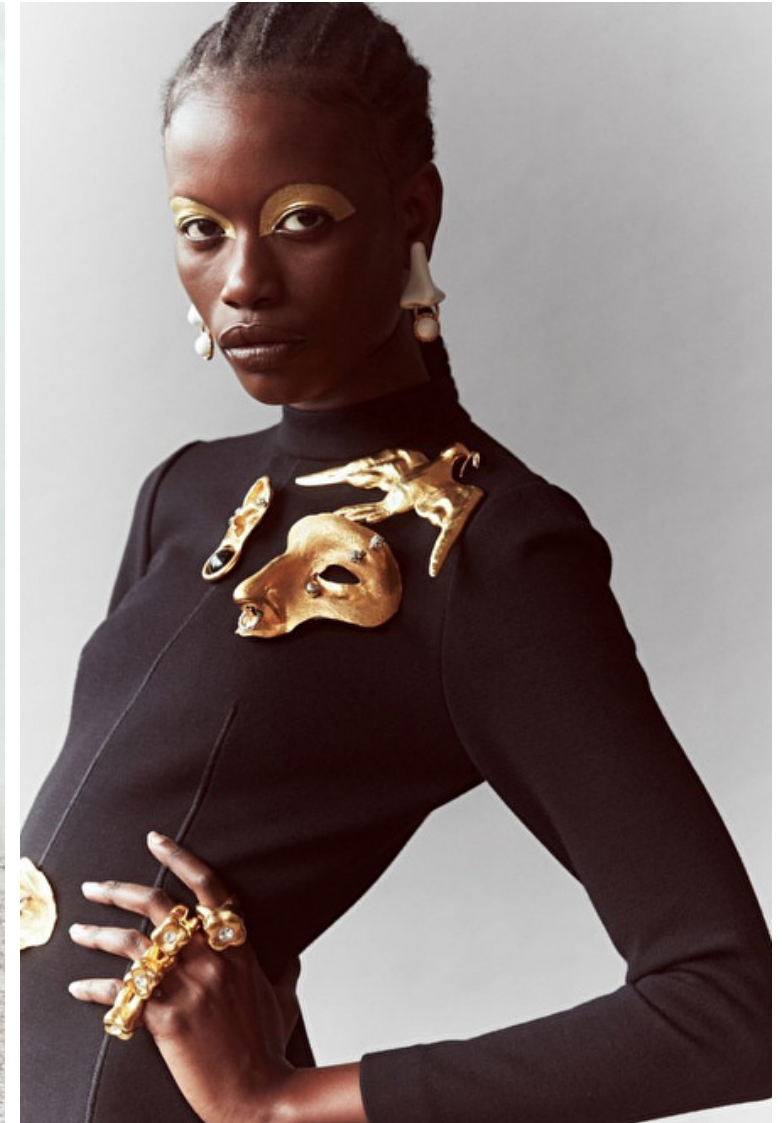

## Beyonce Ambrose

Height 178cm / 5' 10.0"

Bust 81cm / 32"

Waist 64cm / 25"

Hips 86cm / 34"

Shoes EU/US/UK 41.5 / 10 / 8

Eyes Dark brown

Hair Black