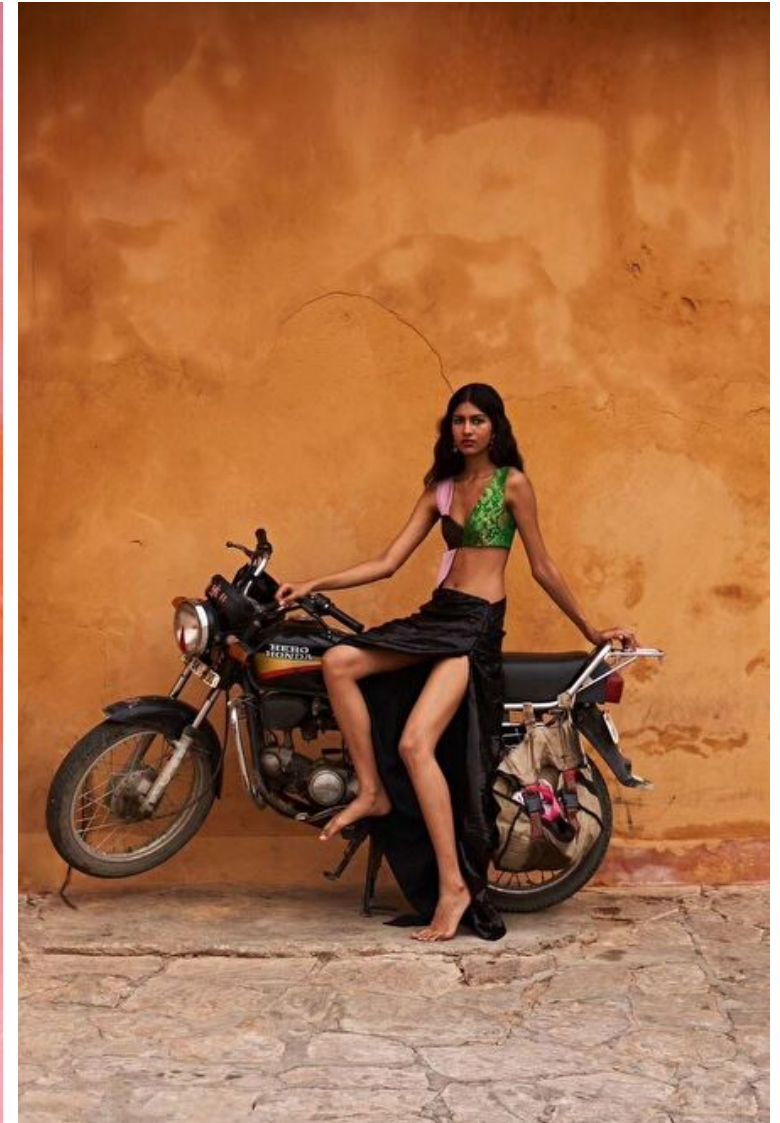

Select

MODEL MANAGEMENT

2nd floor, 77 ST. Martins Lane, London, WC2N 4AA, England, United Kingdom

Phone: +44 20 7299 1300 Fax: +44 20 7299 1385 Email: info@selectmodel.com Website: <https://www.selectmodel.com/>

BHUMIKA

Height 175cm / 5' 9.0"

Bust 78cm / 30.5"

Waist 68cm / 27"

Hips 86cm / 34"

Shoes EU/US/UK 41 / 9.5 / 8

Hair Black