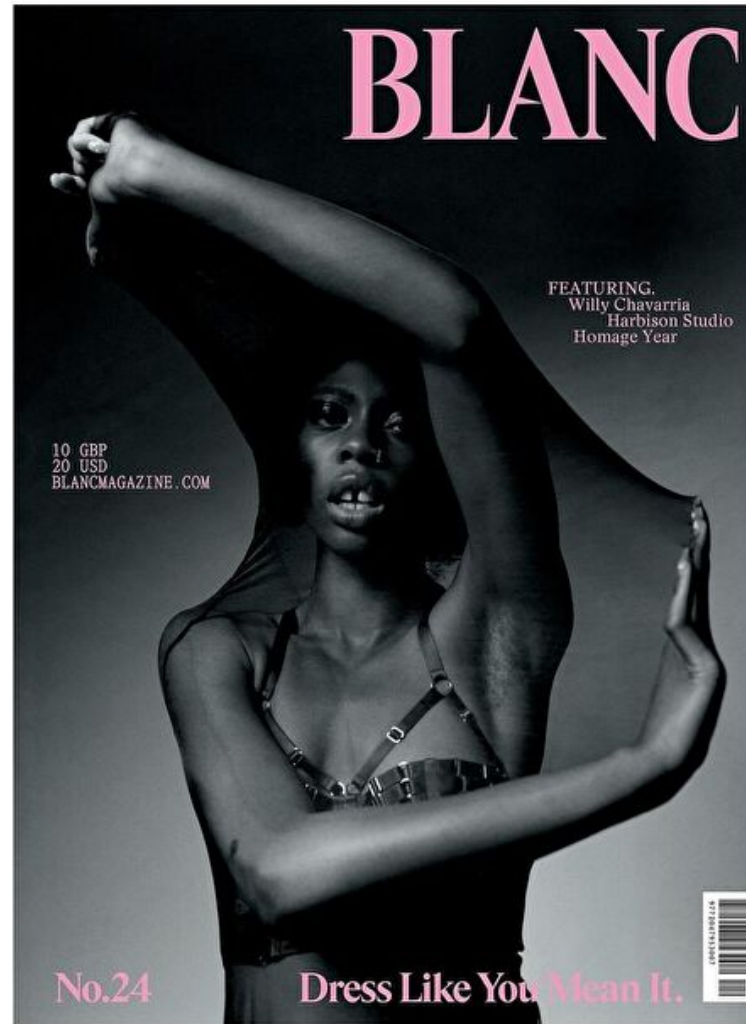

Select

MODEL MANAGEMENT

2nd floor, 77 ST. Martins Lane, London, WC2N 4AA, England, United Kingdom
Phone: +44 20 7299 1300 Fax: +44 20 7299 1385 Email: info@selectmodel.com Website: https://www.selectmodel.com/

BIBI

Height 177cm / 5' 9.5"

Bust 79cm / 31"

Waist 63cm / 25"

Hips 91cm / 36"

Shoes EU/US/UK 41 / 9.5 / 8

Eyes Brown

Hair Brown

Size EU/US 36 / 6