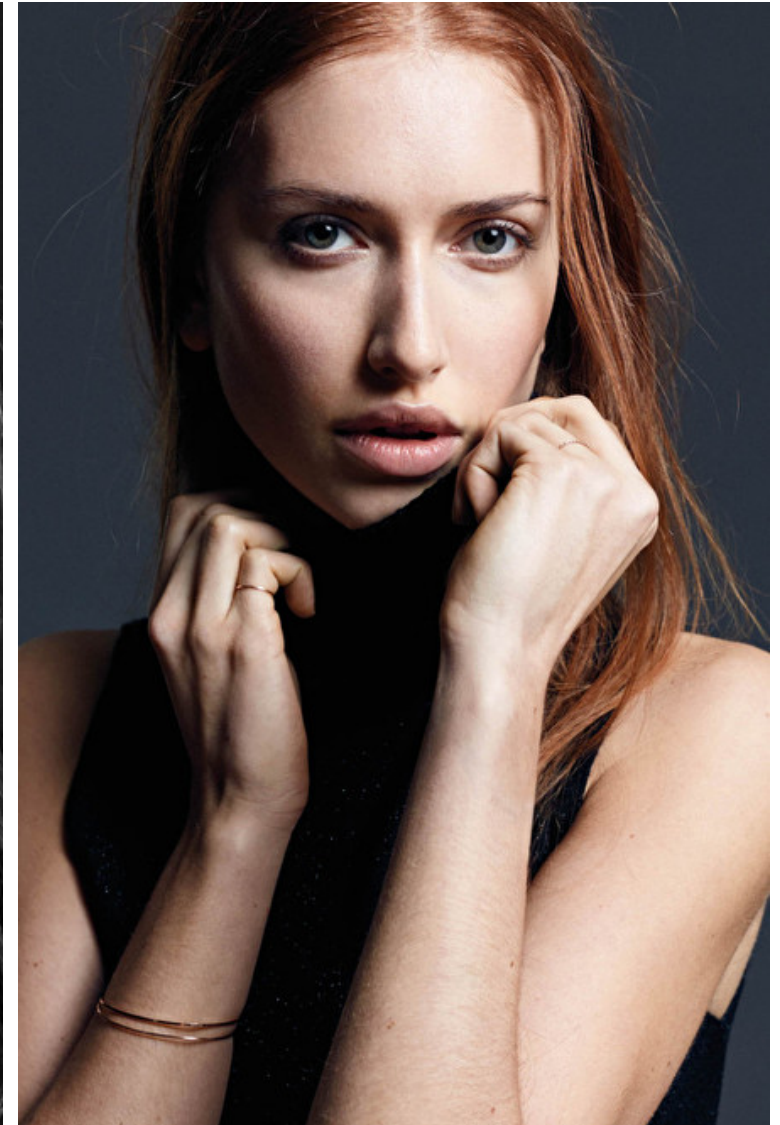

Bust 81cm / 32"

Waist 60cm / 23.5"

Hips 85cm / 33.5"

Shoes EU/US/UK 39 / 8 / 6

Hair Strawberry blonde

Eyes Green

Size EU/US 32 / 2

Cup C