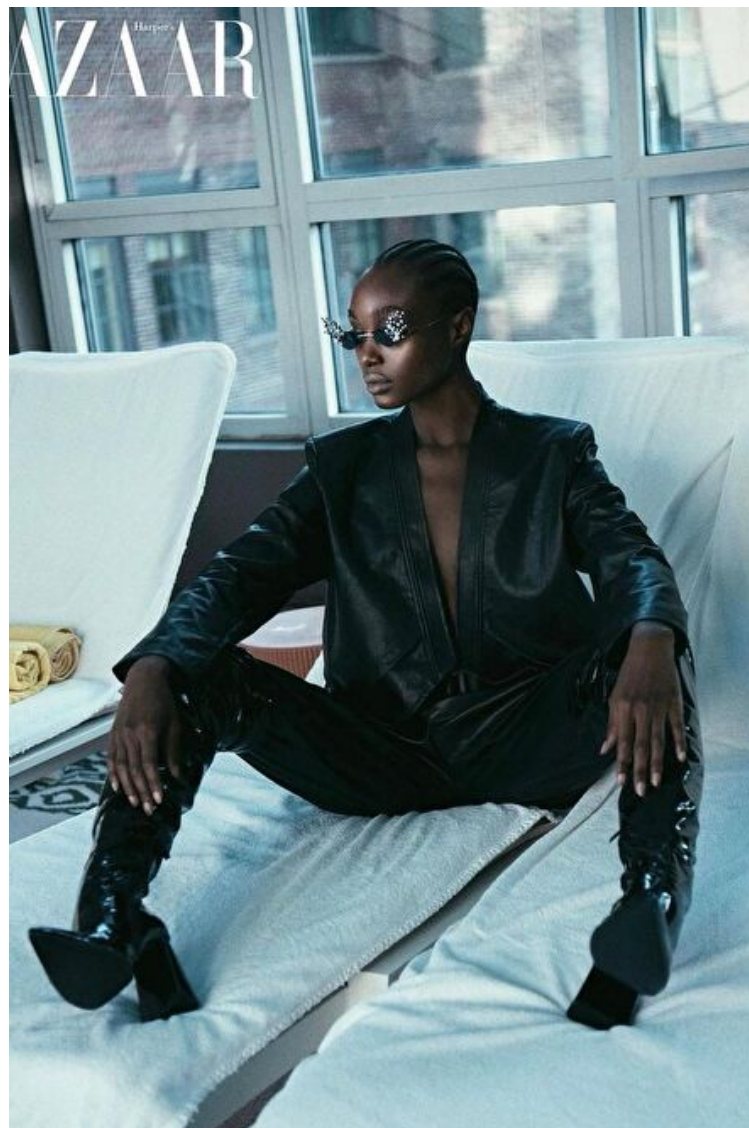

Select

MODEL MANAGEMENT

2nd floor, 77 ST. Martins Lane, London, WC2N 4AA, England, United Kingdom

Phone: +44 20 7299 1300 Fax: +44 20 7299 1385 Email: info@selectmodel.com Website: <https://www.selectmodel.com/>

BOLA EDUN

Height 175cm / 5' 9.0"

Bust 76cm / 30"

Cup A

Hips 86cm / 34"

Waist 60cm / 23.5"

Shoes EU/US/UK 41 / 9.5 / 8

Hair Black

Eyes Brown