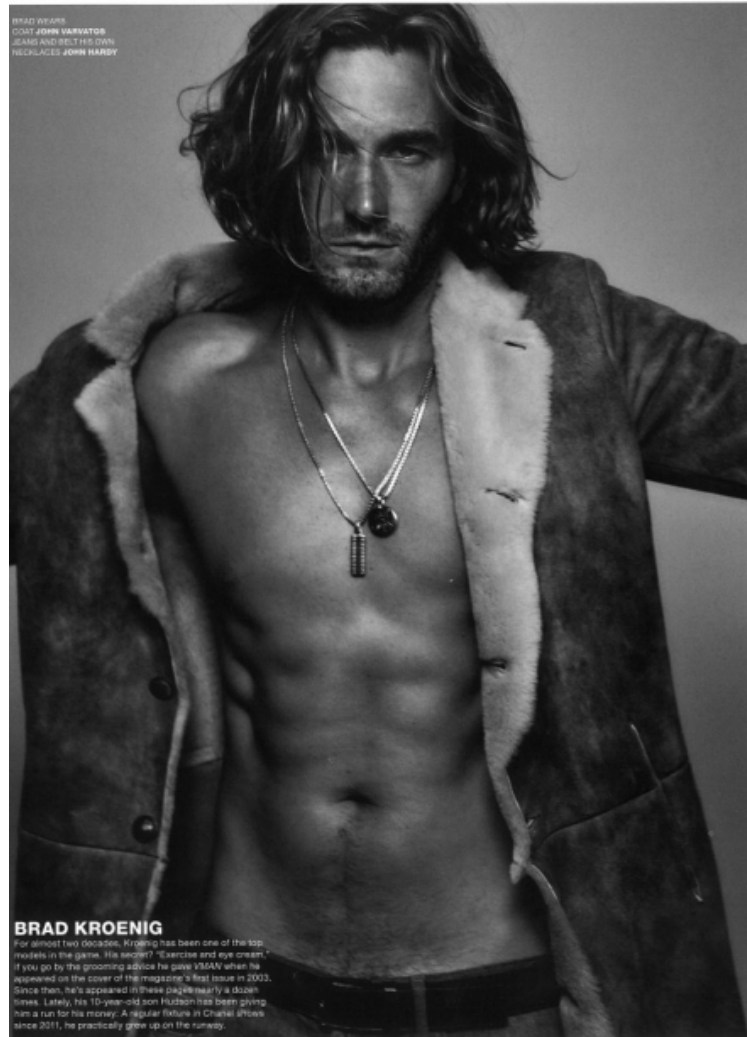

BRAD KROENIG

Height 185cm / 6' 1.0"

Waist 79cm / 31"

Shoes EU/US/UK 44.5 / 11.5 /
10

Inseam 83cm / 32.5"

Neck 38cm / 15"

Hair Blond

Eyes Hazel