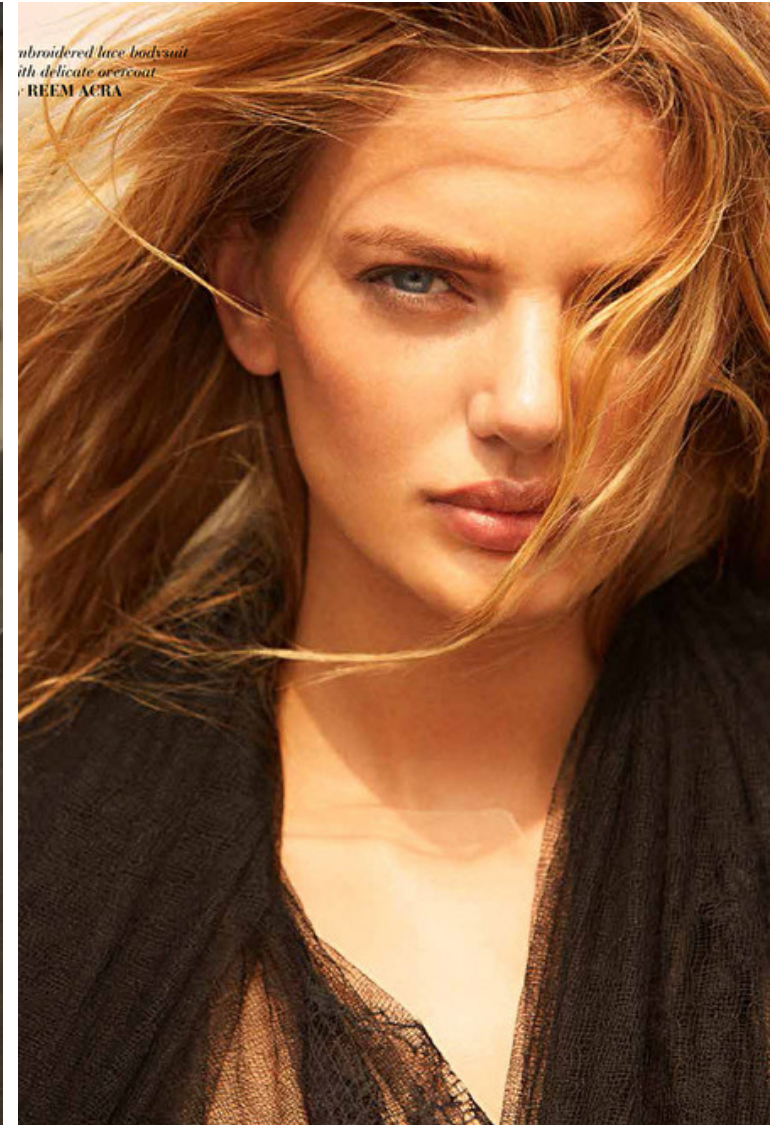

Height 177cm / 5' 9.5"

Bust 82cm / 32.5"

Cup B

Hips 94cm / 37"

Waist 65cm / 25.5"

Shoes EU/US/UK 39 / 8 / 6

Hair Blond

Eyes Blue