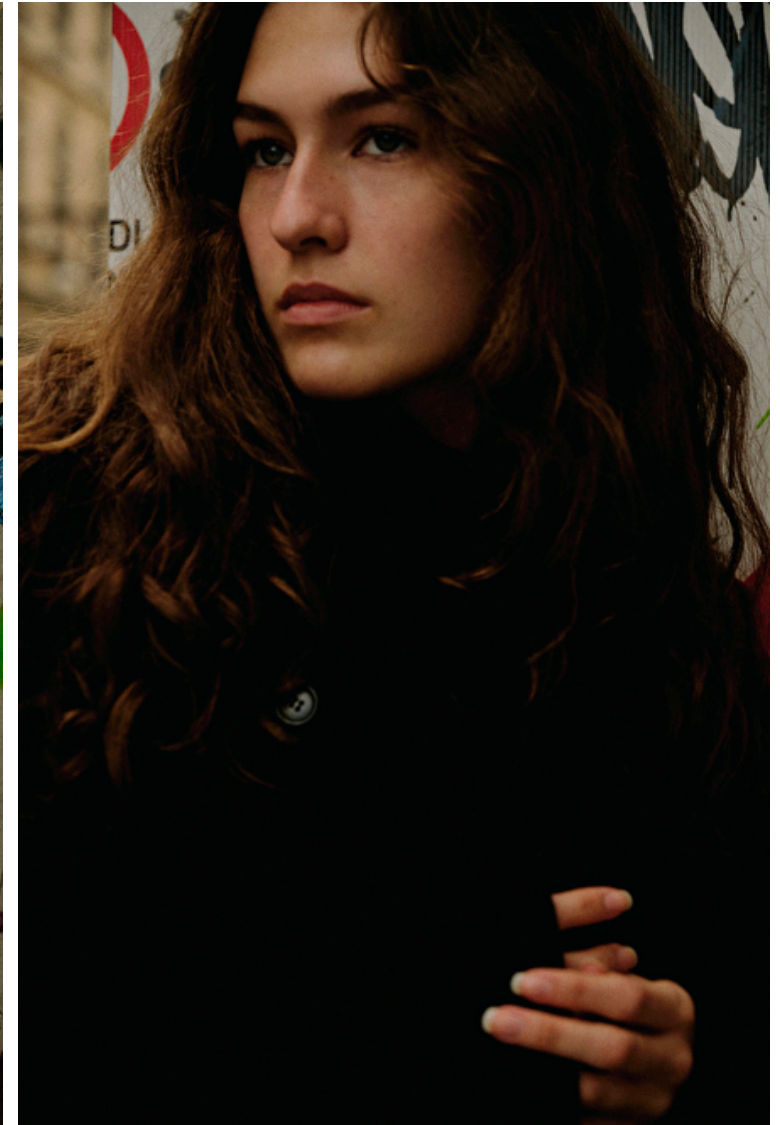

Camilla Orner

Height 178cm / 5' 10.0"

Bust 80cm / 31.5"

Waist 58cm / 23"

Hips 90cm / 35.5"

Shoes EU/US/UK 39 / 8 / 6

Eyes Green

Hair Dark blond