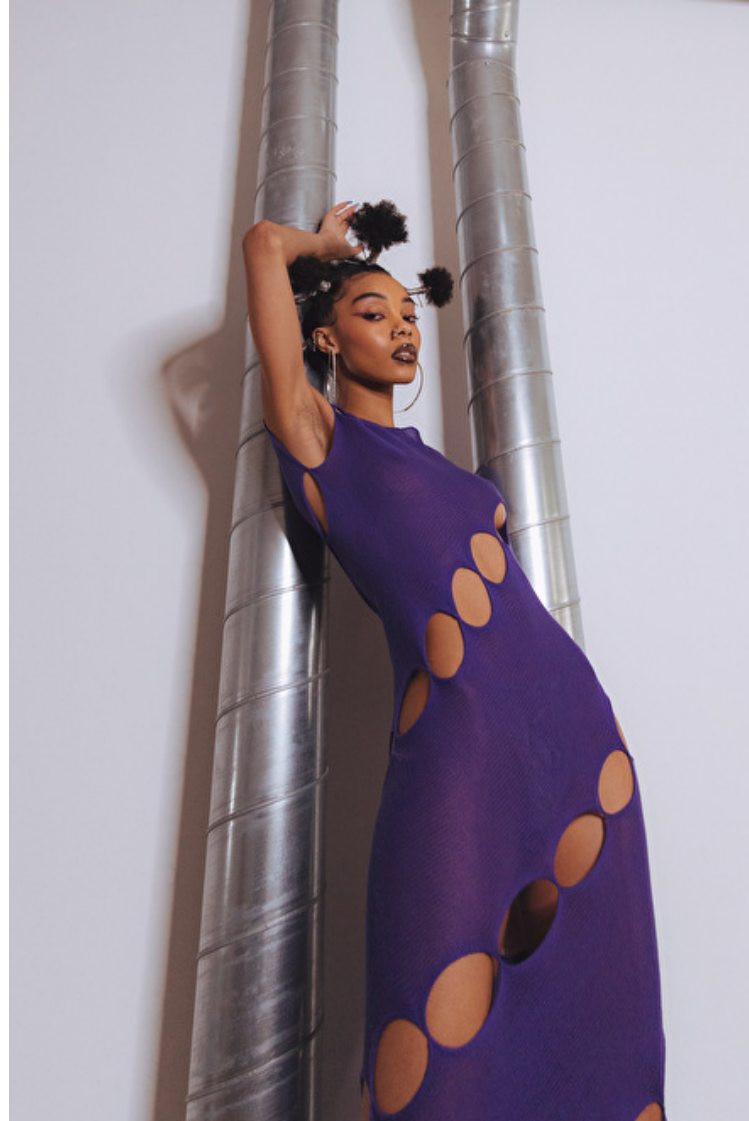

CAMILLE MUNN

Height 173cm / 5' 8.0"

Bust 74cm / 29"

Cup B

Hips 86cm / 34"

Waist 57cm / 22.5"

Shoes EU/US/UK 39.5 / 8.5 / 6

Hair Black

Hair length 3

Eyes Brown