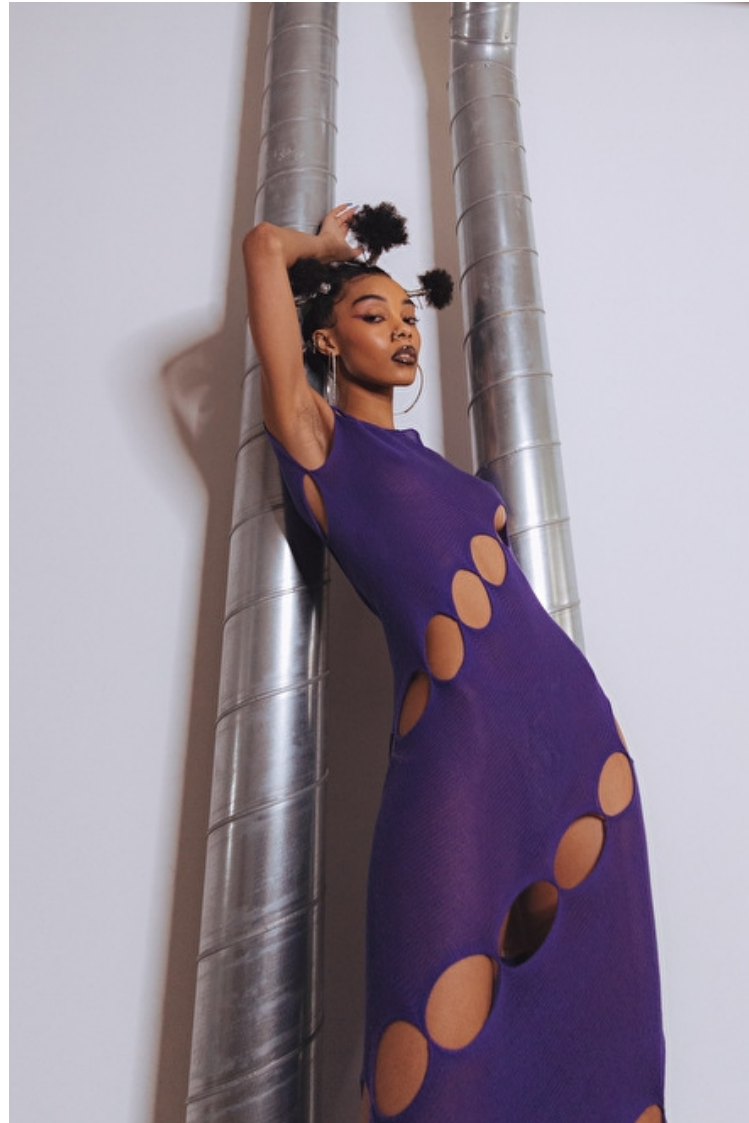

CAMILLE MUNN

Height 173cm / 5' 8.0"

Bust 74cm / 29"

Cup B

Hips 86cm / 34"

Waist 57cm / 22.5"

Shoes EU/US/UK 39.5 / 8.5 / 6

Hair Black

Hair length 3

Eyes Brown