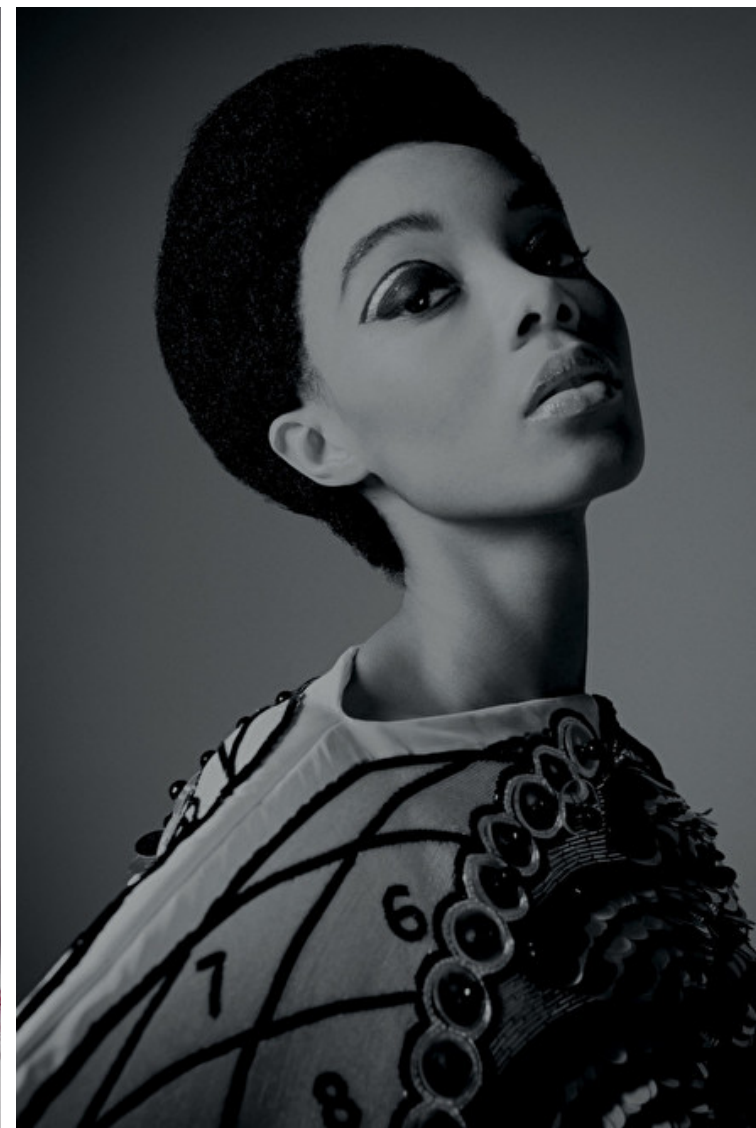

Select

MODEL MANAGEMENT

2nd floor, 77 ST. Martins Lane, London, WC2N 4AA, England, United Kingdom

Phone: +44 20 7299 1300 Fax: +44 20 7299 1385 Email: info@selectmodel.com Website: <https://www.selectmodel.com/>

CAMILLE MUNN

Height 173cm / 5' 8.0"

Bust 74cm / 29"

Cup B

Hips 86cm / 34"

Waist 57cm / 22.5"

Shoes EU/US/UK 39.5 / 8.5 / 6

Hair Black

Hair length 3

Eyes Brown