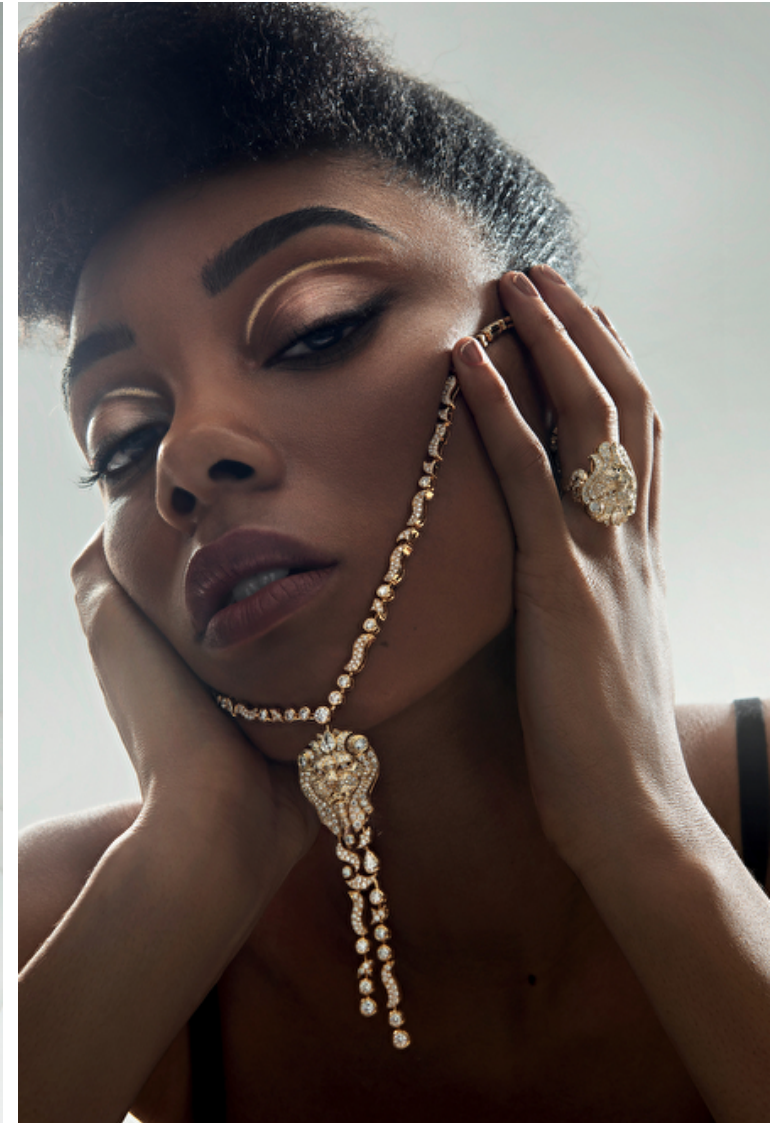

Select

MODEL MANAGEMENT

2nd floor, 77 ST. Martins Lane, London, WC2N 4AA, England, United Kingdom

Phone: +44 20 7299 1300 Fax: +44 20 7299 1385 Email: info@selectmodel.com Website: <https://www.selectmodel.com/>

CAMILLE MUNN

Height 173cm / 5' 8.0"

Bust 74cm / 29"

Cup B

Hips 86cm / 34"

Waist 57cm / 22.5"

Shoes EU/US/UK 39.5 / 8.5 / 6

Hair Black

Hair length 3

Eyes Brown