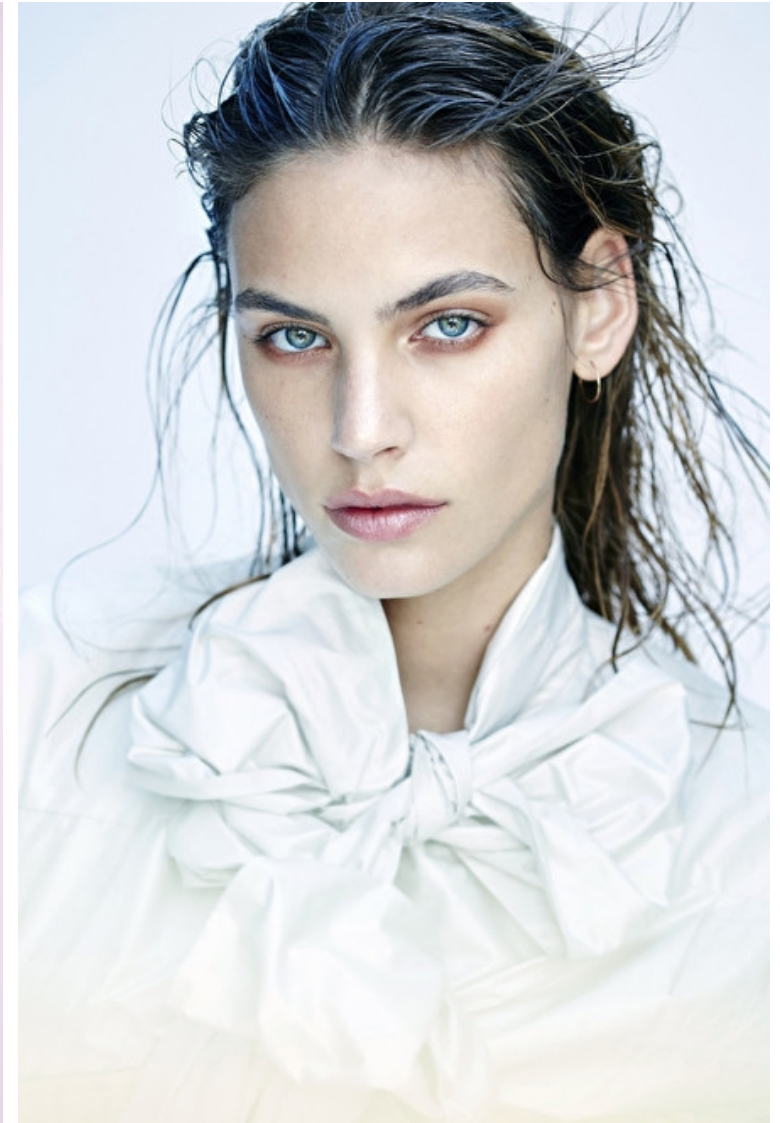

Select

MODEL MANAGEMENT

2nd floor, 77 ST. Martins Lane, London, 00000, England, United Kingdom
Phone: +44 20 7299 1300 Fax: +44 20 7299 1385 Email: info@selectmodel.com Website: <https://www.selectmodel.com/>

Carmen

Height 173cm / 5' 8.0"

Size EU/US 34 / 4

Bust 83cm / 32.5"

Waist 61cm / 24"

Hips 91cm / 36"

Shoes EU/US/UK 38 / 7.5 / 5

Eyes Blue green

Hair Light brown

Cup B