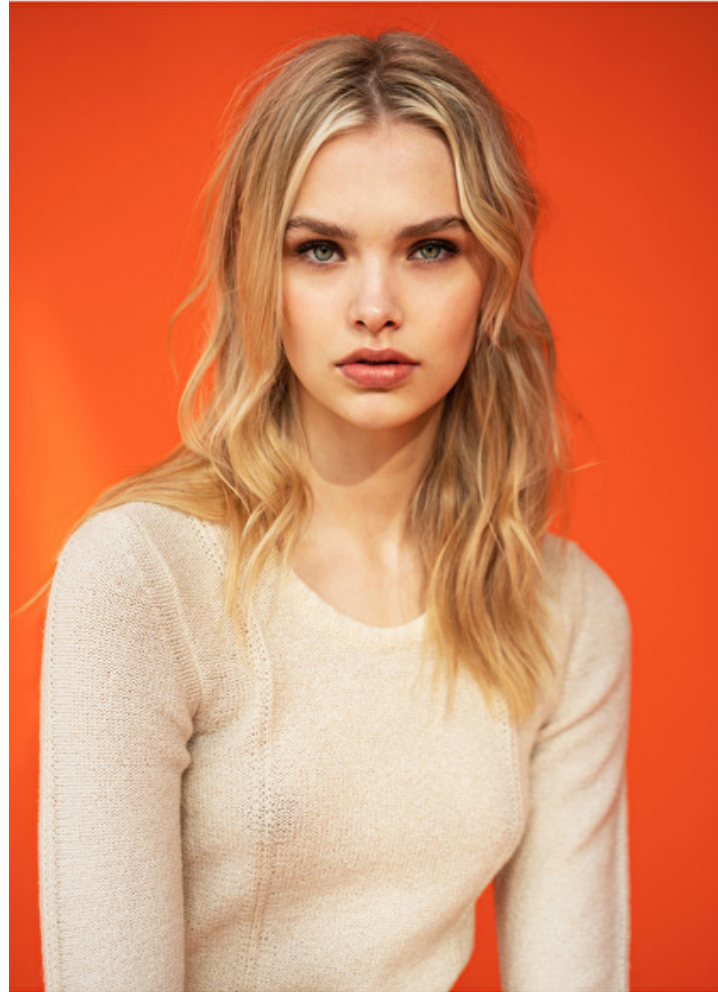

Carmen Eriksen

Height 178cm / 5' 10.0"

Bust 82cm / 32.5"

Waist 59cm / 23"

Hips 89cm / 35"

Shoes EU/US/UK 39.5 / 8.5 / 6

Eyes Blue

Hair Blond