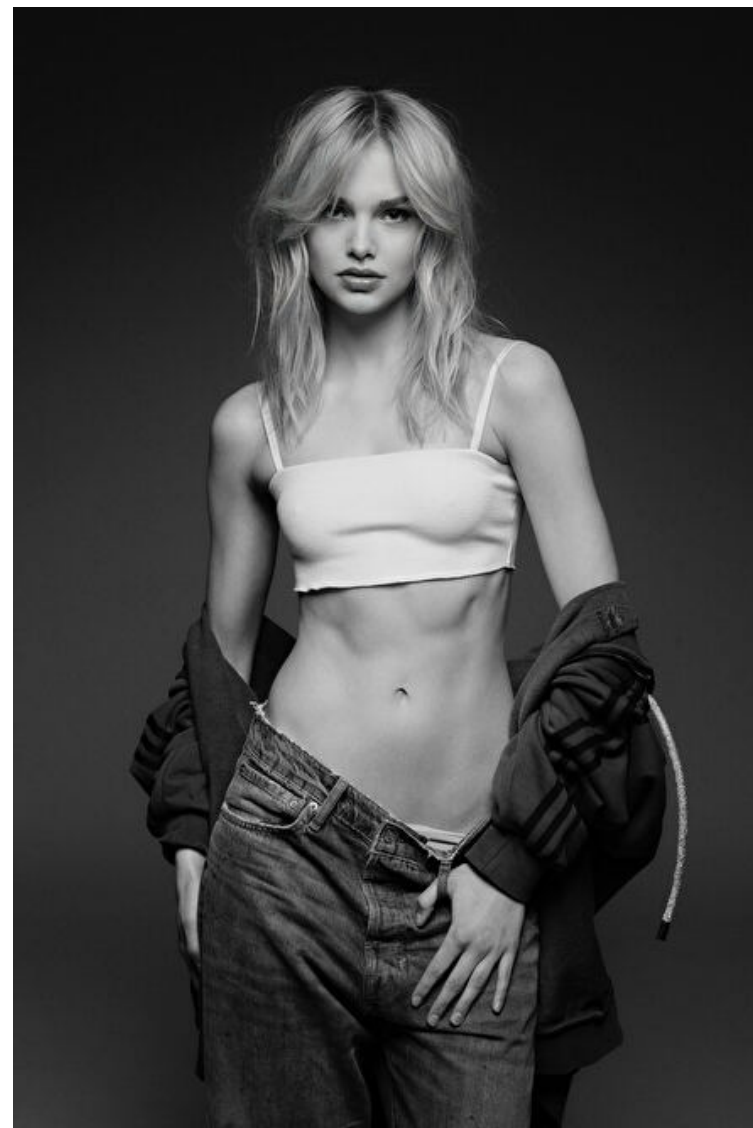

Carmen Eriksen

Height 178cm / 5' 10.0"

Bust 82cm / 32.5"

Waist 59cm / 23"

Hips 89cm / 35"

Shoes EU/US/UK 39.5 / 8.5 / 6

Eyes Blue

Hair Blond