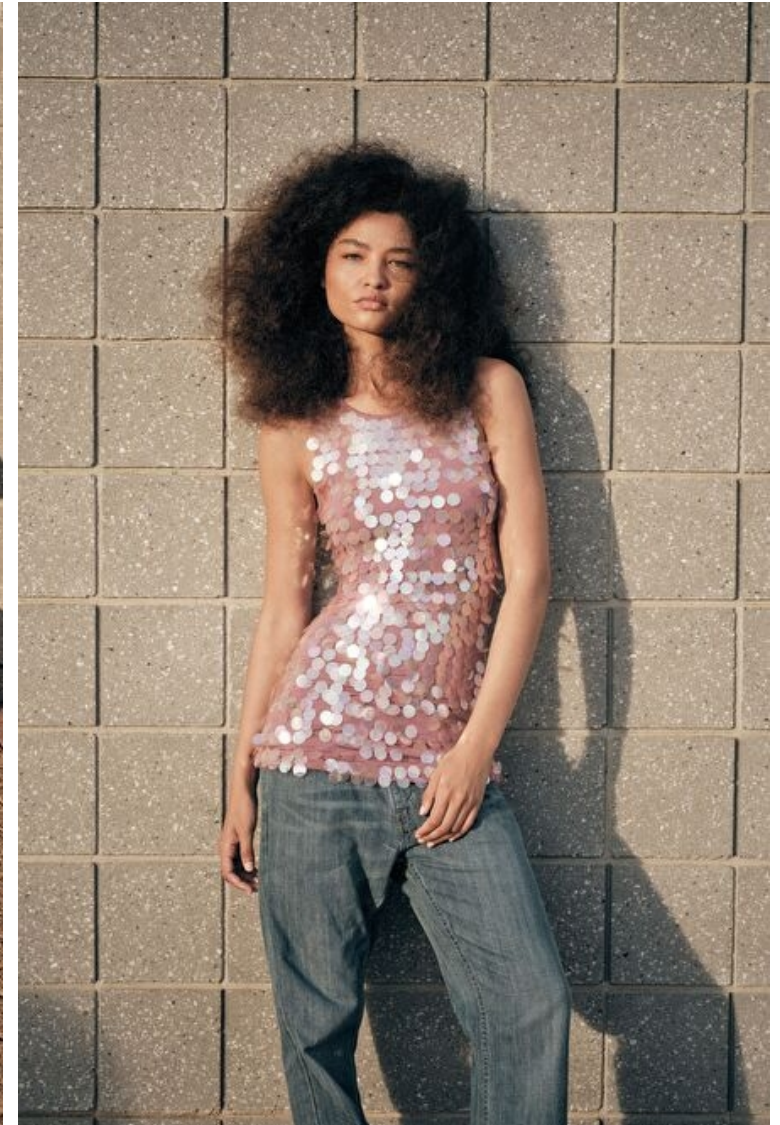

CAROL ARANDA

Height 175cm / 5' 9.0"

Bust 79cm / 31"

Waist 61cm / 24"

Hips 86cm / 34"

Shoes EU/US/UK 39 / 8 / 6

Eyes Blue

Hair Dark brown