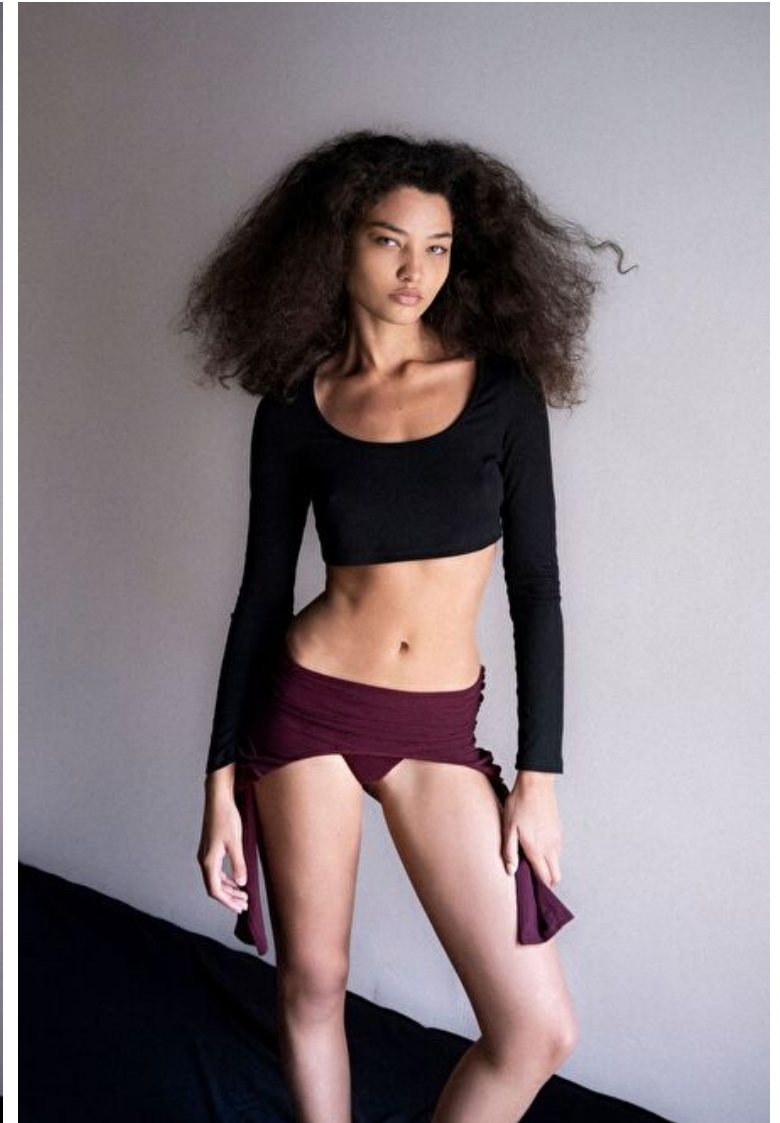

CAROL ARANDA

Height 175cm / 5' 9.0"

Bust 79cm / 31"

Waist 61cm / 24"

Hips 86cm / 34"

Shoes EU/US/UK 39 / 8 / 6

Eyes Blue

Hair Dark brown