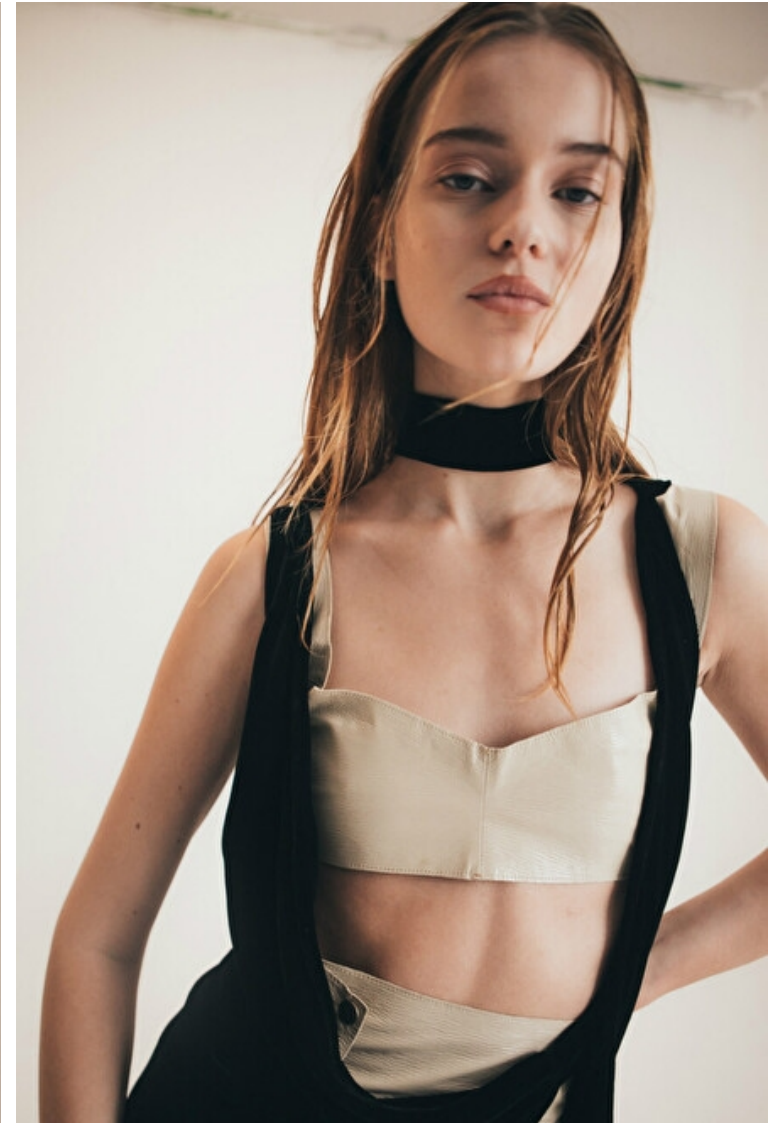

CAROLIN

Height 176cm / 5' 9.5"

Bust 81cm / 32"

Waist 59cm / 23"

Hips 86cm / 34"

Shoes EU/US/UK 38.5 / 7.5 / 5

Eyes Blue

Hair Blond