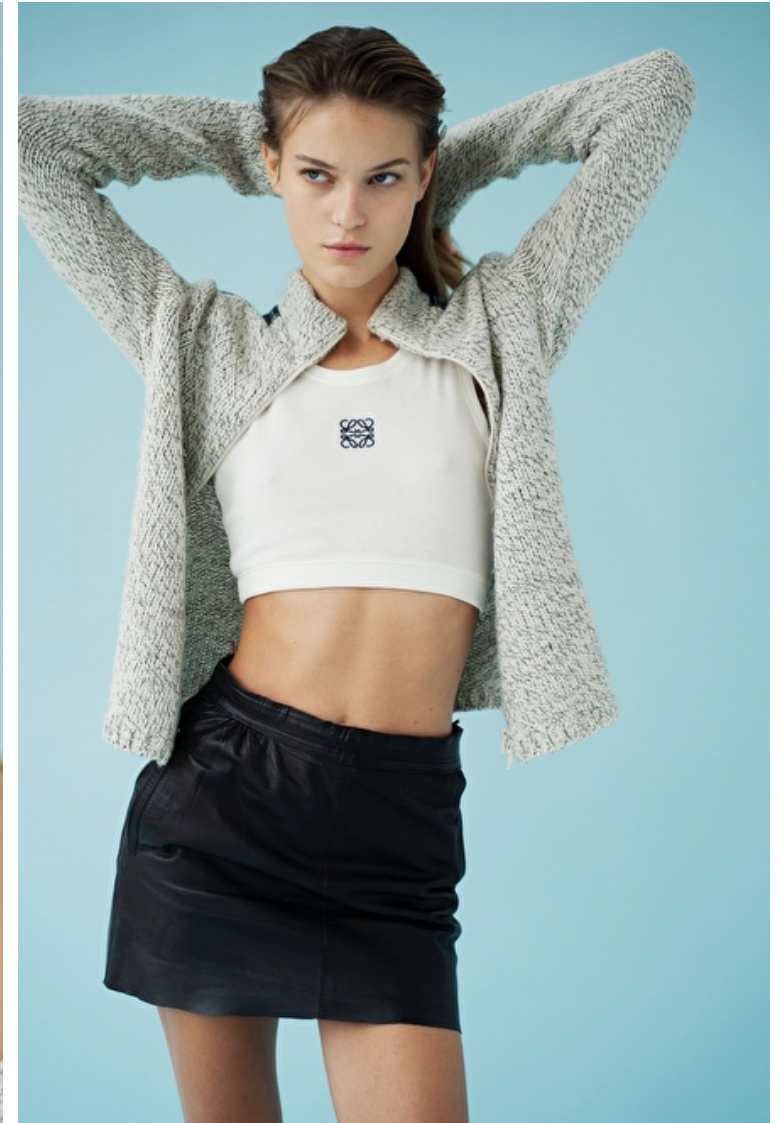

CAROLIN

Height 176cm / 5' 9.5"

Bust 81cm / 32"

Waist 59cm / 23"

Hips 86cm / 34"

Shoes EU/US/UK 38.5 / 7.5 / 5

Eyes Blue

Hair Blond