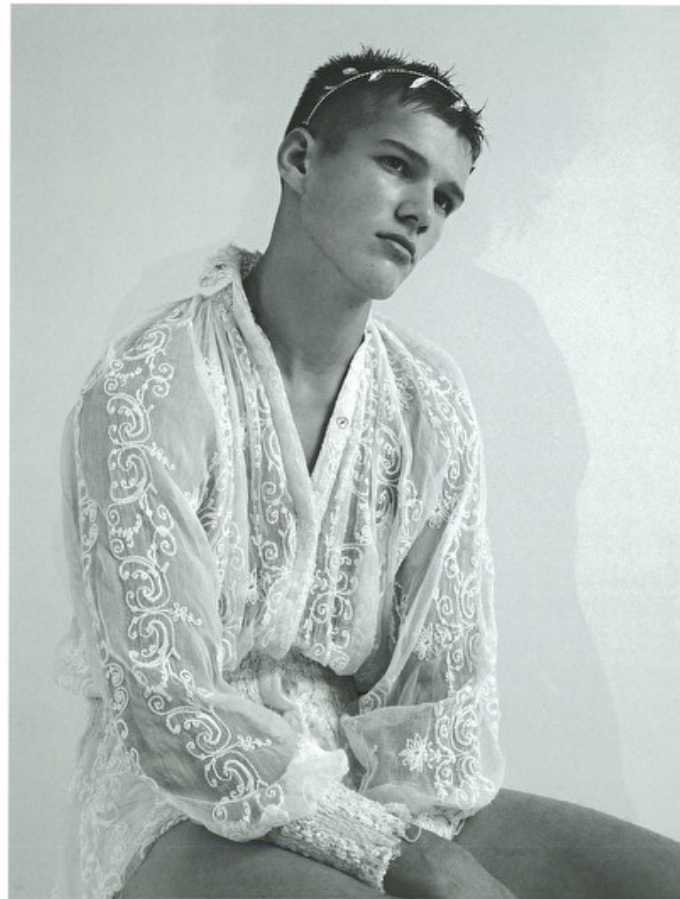

CHARLIE BOY

Height 191cm / 6' 3.0"

Chest 103cm / 40.5"

Hips 85cm / 33.5"

Waist 79cm / 31"

Shoes EU/US/UK 46.5 / 13 / 11

Inseam 84cm / 33"

Neck 41cm / 16"

Eyes Green

Hair Dark blond