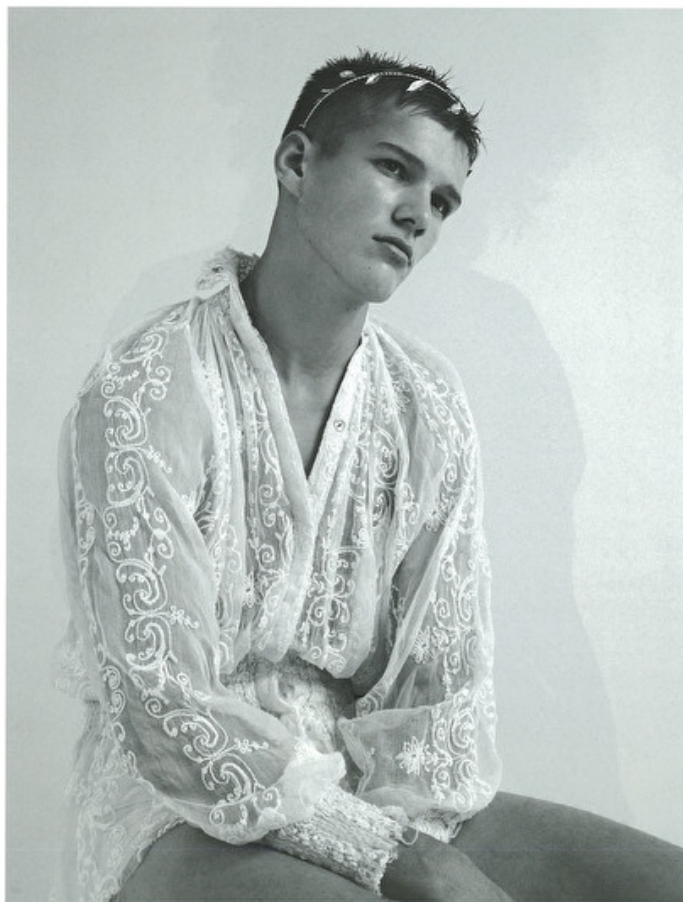

Select

MODEL MANAGEMENT

2nd floor, 77 ST. Martins Lane (entrance on Cranbourn Street) , London, WC2N 4AA, England, United Kingdom
Phone: +44 (0) 20 7299 1322 Fax: +44 (0) 20 7299 1386 Email: info@selectmodel.com Website: https://www.selectmodel.com/

CHARLIE BOY

Height 191cm / 6' 3.0"

Chest 103cm / 40.5"

Hips 85cm / 33.5"

Waist 79cm / 31"

Shoes EU/US/UK 46.5 / 13 / 11

Inseam 84cm / 33"

Neck 41cm / 16"

Eyes Green

Hair Dark blond