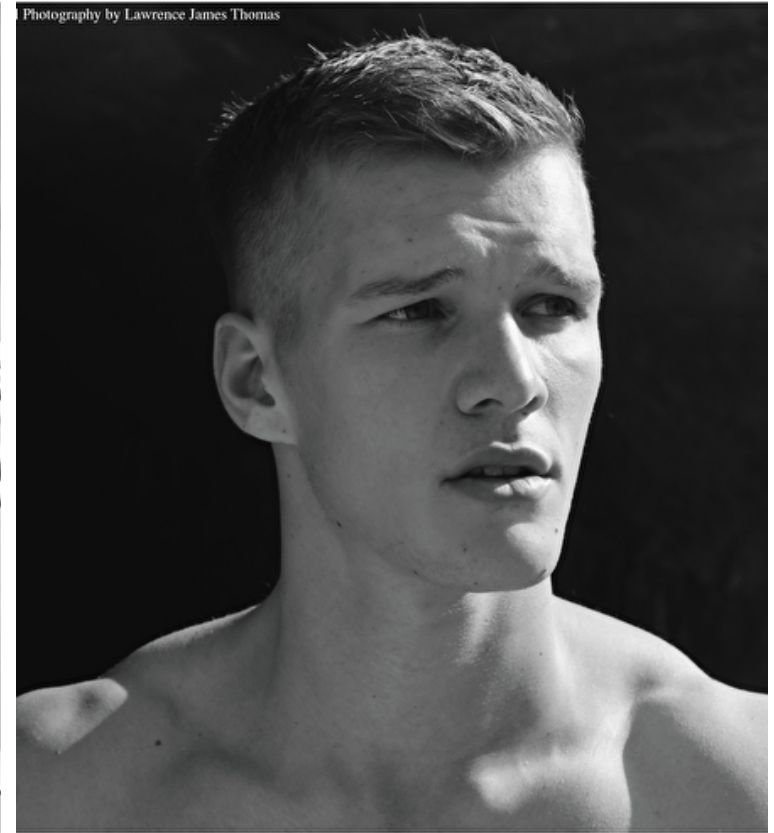

New Faces : Charlie Boy

Selected Artists & Icons

SSUE 4

www.selectedartistsandicons.c

Photography by Lawrence James Thomas

New Faces : Charlie Boy

CHARLIE BOY

Height 191cm / 6' 3.0"