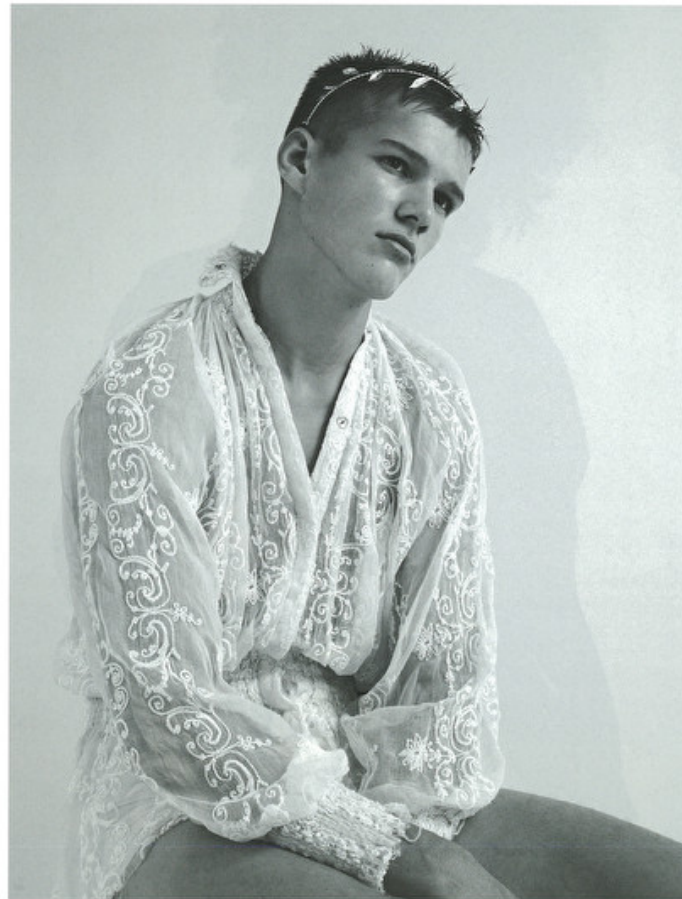

Select

MODEL MANAGEMENT

2nd floor, 77 ST. Martins Lane (entrance on Cranbourn Street) , London, WC2N 4AA, England, United Kingdom
Phone: +44 (0) 20 7299 1322 Fax: +44 (0) 20 7299 1386 Email: info@selectmodel.com Website: https://www.selectmodel.com/

CHARLIE BOY

Height 191cm / 6' 3.0"

Chest 103cm / 40.5"

Hips 85cm / 33.5"

Waist 79cm / 31"

Shoes EU/US/UK 46.5 / 13 / 11

Inseam 84cm / 33"

Neck 41cm / 16"

Eyes Green

Hair Dark blond