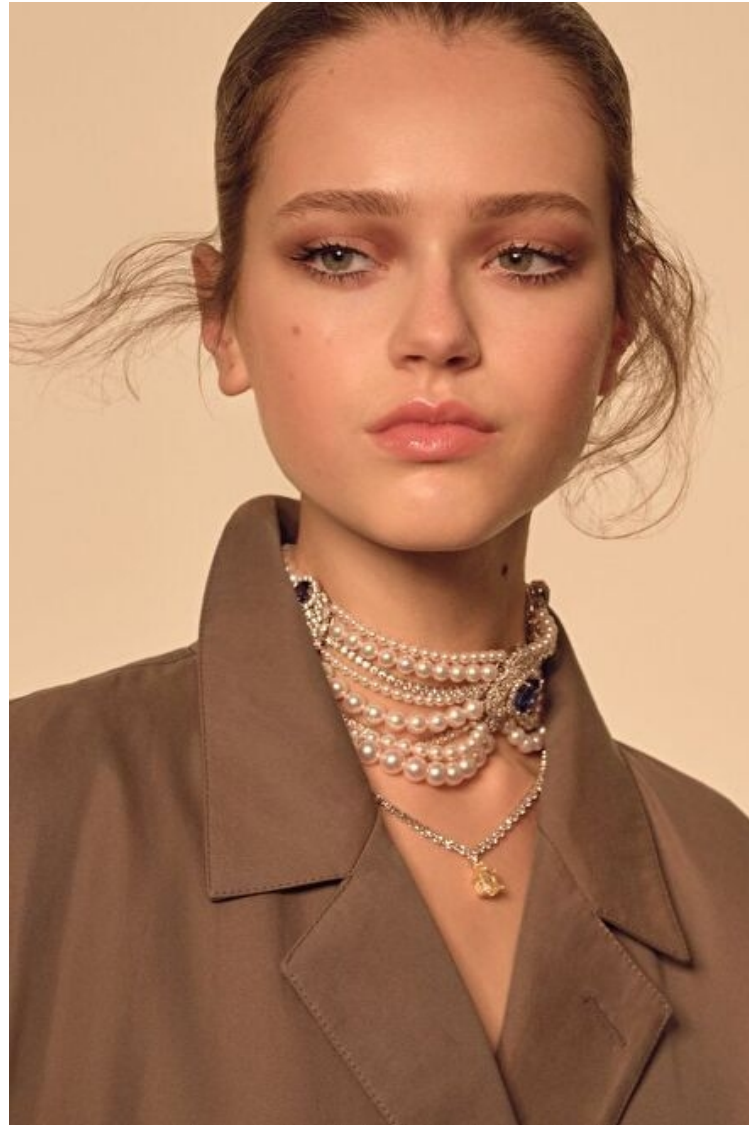

Charlotte Boggia

Height 180cm / 5' 11.0"

Bust 79cm / 31"

Waist 61cm / 24"

Hips 89cm / 35"

Shoes EU/US/UK 41 / 9.5 / 8

Eyes Green brown

Hair Brown

Cup B

LOUIS VUITTON