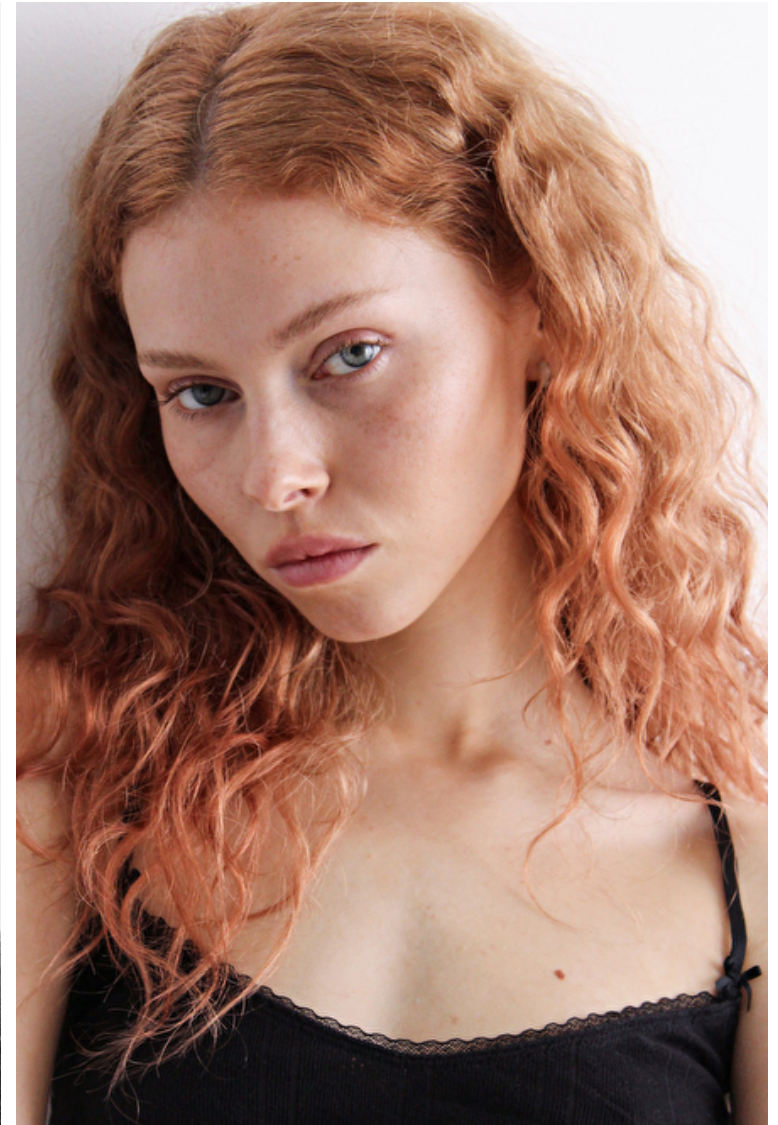

Shoes EU/US/UK 37.5 / 7 / 4

Eyes Blue

Hair Strawberry blonde

Cup A

Hair length 7

Select

MODEL MANAGEMENT

2nd floor, 77 ST. Martins Lane, London, WC2N 4AA, England, United Kingdom