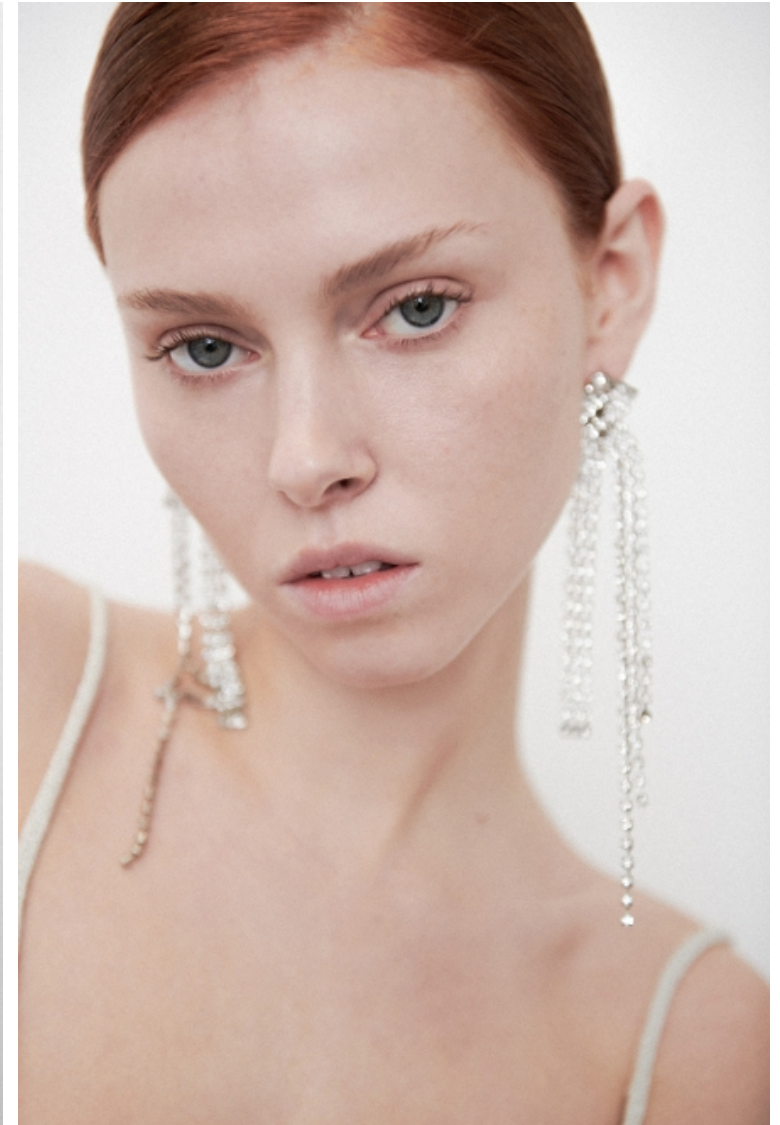

Charlotte Smurfit

Height 173cm / 5' 8.0"

Bust 76cm / 30"

Hips 89cm / 35"

Shoes EU/US/UK 37.5 / 7 / 4

Eyes Blue

Hair Strawberry blonde

Cup A

Hair length 7