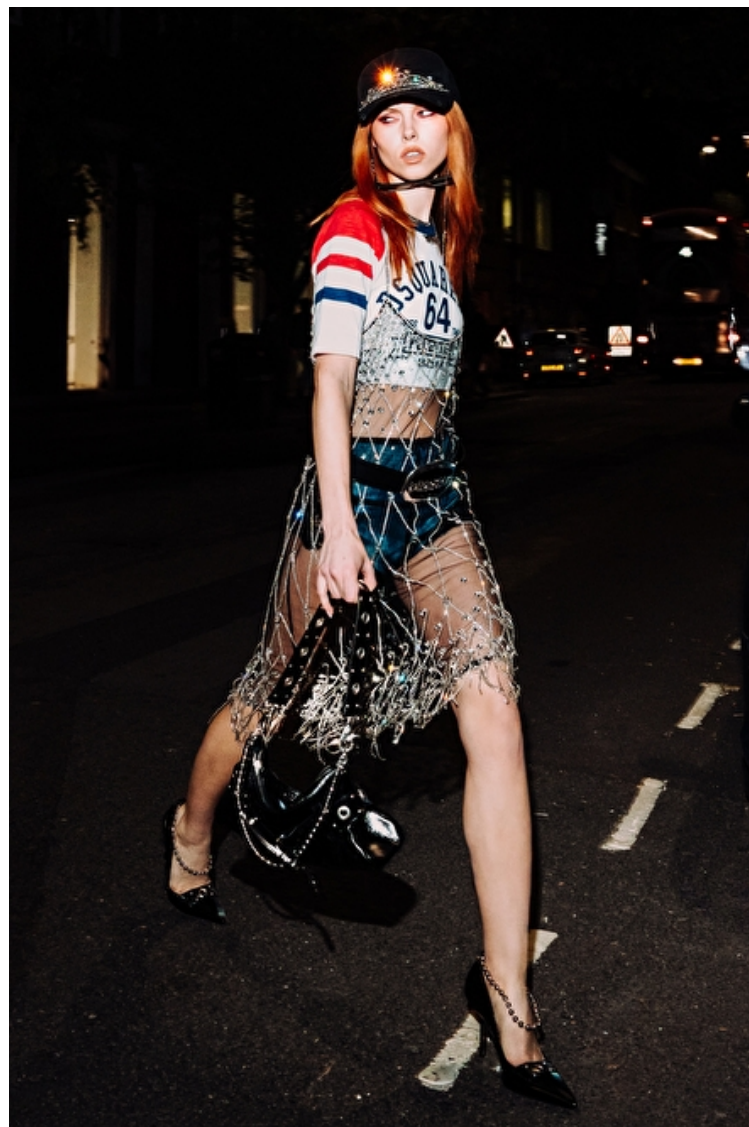

Select

MODEL MANAGEMENT

2nd floor, 77 ST. Martins Lane, London, 00000, England, United Kingdom
Phone: +44 20 7299 1300 Fax: +44 20 7299 1385 Email: info@selectmodel.com Website: https://www.selectmodel.com/

Charlotte Smurfit

Height 173cm / 5' 8.0"

Bust 76cm / 30"

Hips 89cm / 35"

Shoes EU/US/UK 37.5 / 7 / 4

Eyes Blue

Hair Strawberry blonde

Cup A

Hair length 7