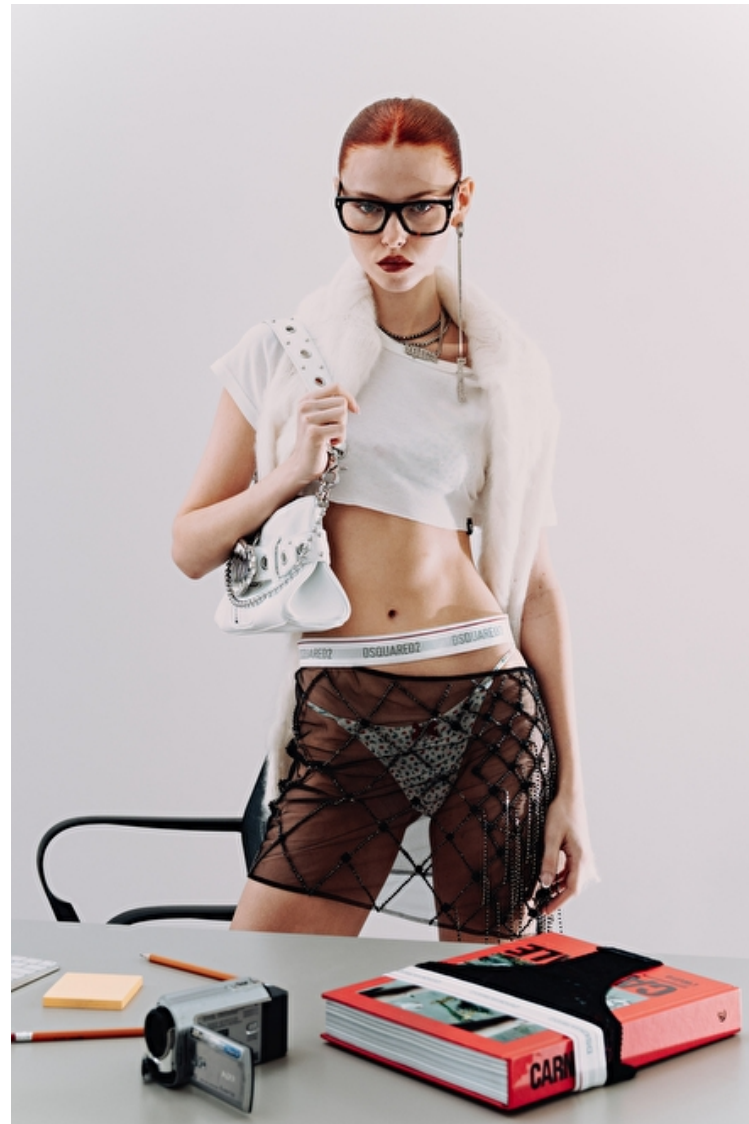

Charlotte Smurfit

Height 173cm / 5' 8.0"

Bust 76cm / 30"

Hips 89cm / 35"

Shoes EU/US/UK 37.5 / 7 / 4

Eyes Blue

Hair Strawberry blonde

Cup A

Hair length 7