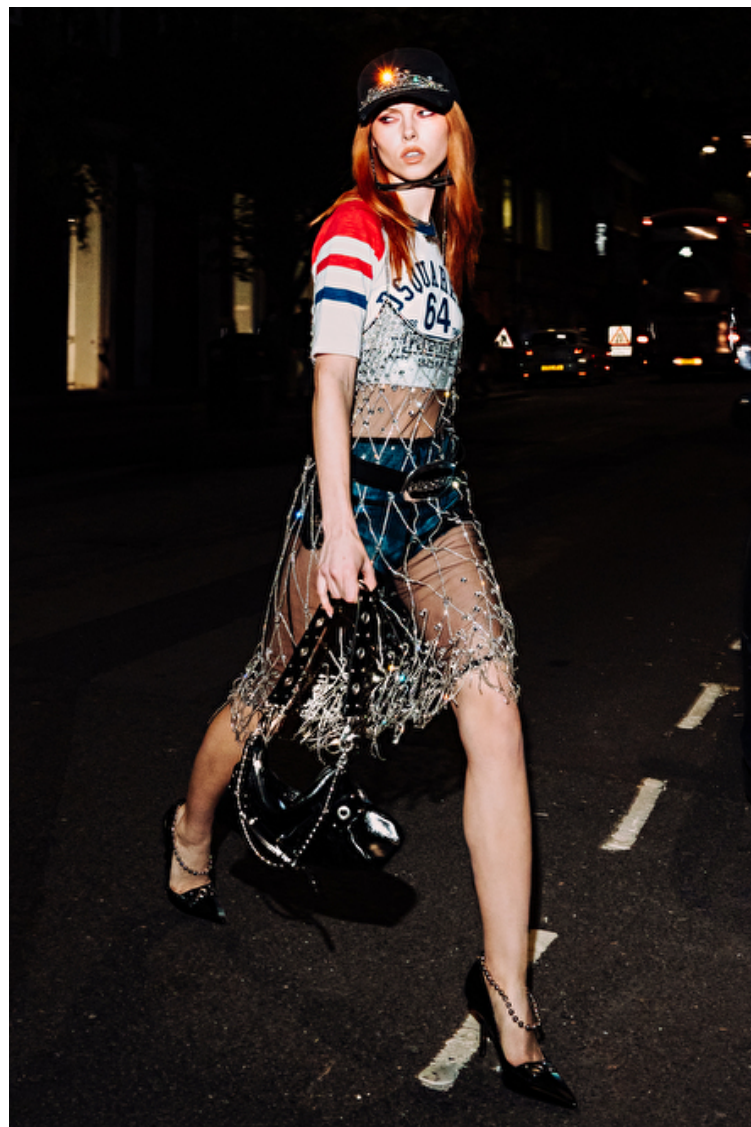

Select

MODEL MANAGEMENT

2nd floor, 77 ST. Martins Lane, London, WC2N 4AA, England, United Kingdom

Phone: +44 20 7299 1300 Fax: +44 20 7299 1385 Email: info@selectmodel.com Website: https://www.selectmodel.com/

Charlotte Smurfit

Height 173cm / 5' 8.0"

Bust 76cm / 30"

Hips 89cm / 35"

Shoes EU/US/UK 37.5 / 7 / 4

Eyes Blue

Hair Strawberry blonde

Cup A

Hair length 7