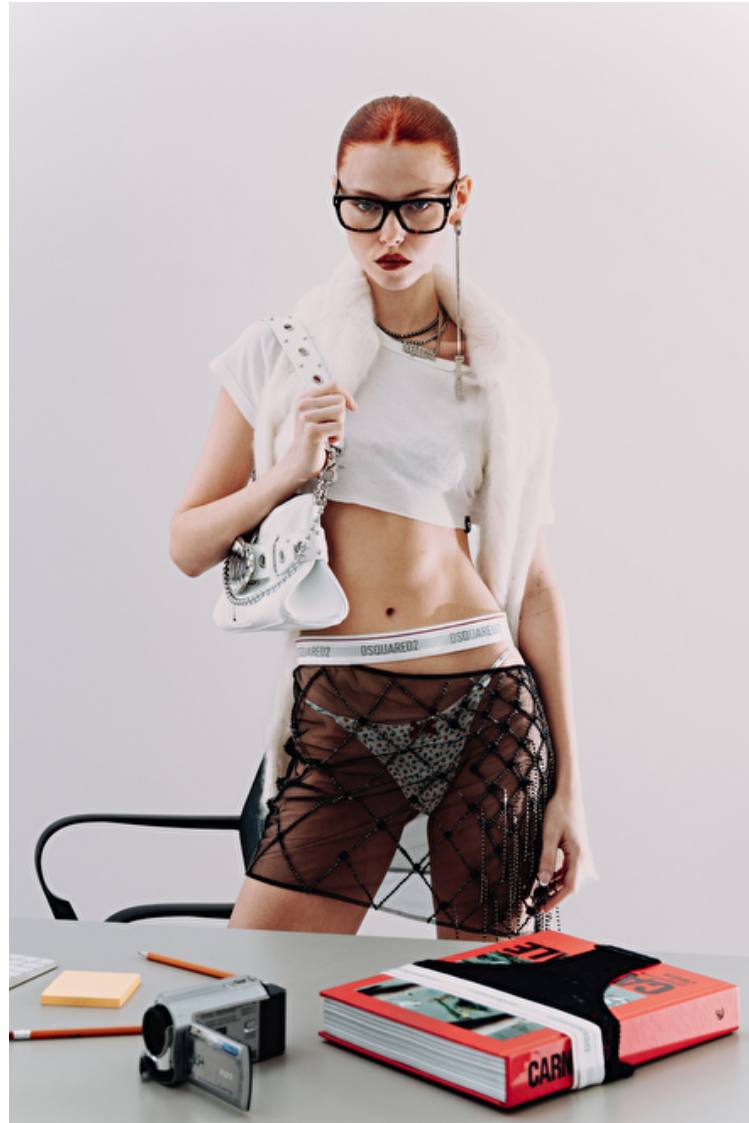

Charlotte Smurfit

Height 173cm / 5' 8.0"

Bust 76cm / 30"

Hips 89cm / 35"

Shoes EU/US/UK 37.5 / 7 / 4

Eyes Blue

Hair Strawberry blonde

Cup A

Hair length 7