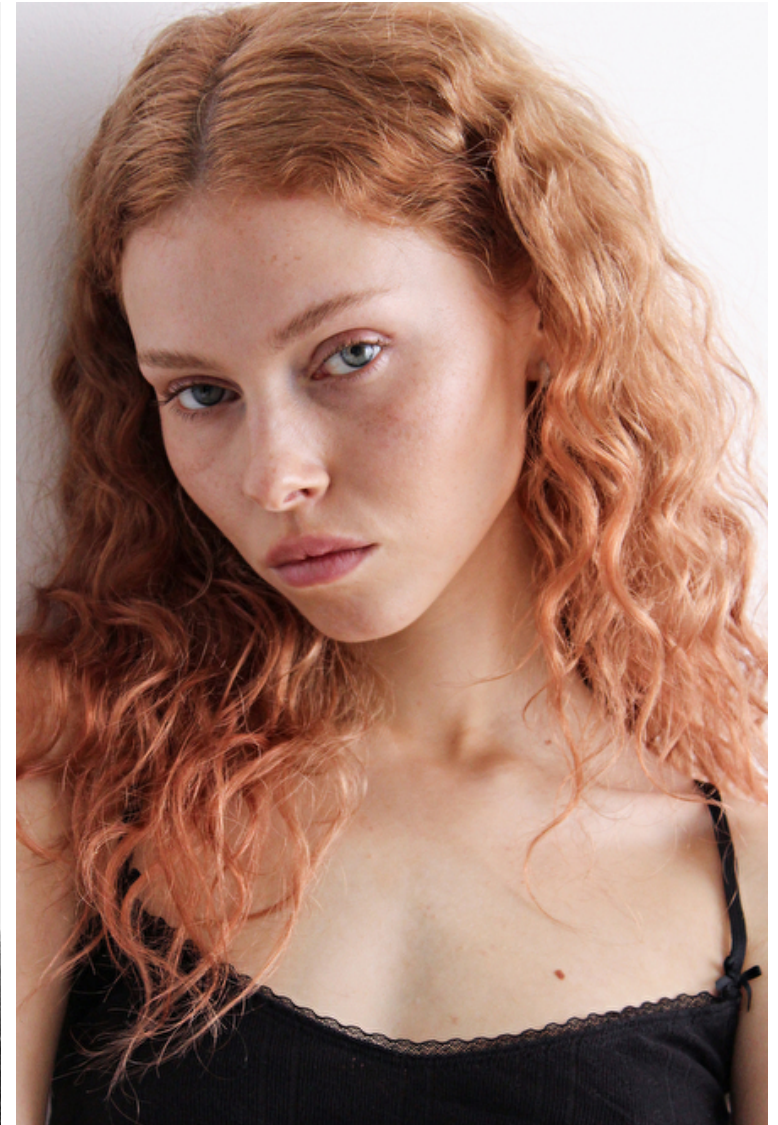

Shoes EU/US/UK 37.5 / 7 / 4

Eyes Blue

Hair Strawberry blonde

Cup A

Hair length 7

Select

MODEL MANAGEMENT

2nd floor, 77 ST. Martins Lane, London, 00000, England, United Kingdom
Phone: +44 20 7299 1300 Fax: +44 20 7299 1385 Email: info@selectmodel.com Website: https://www.selectmodel.com/