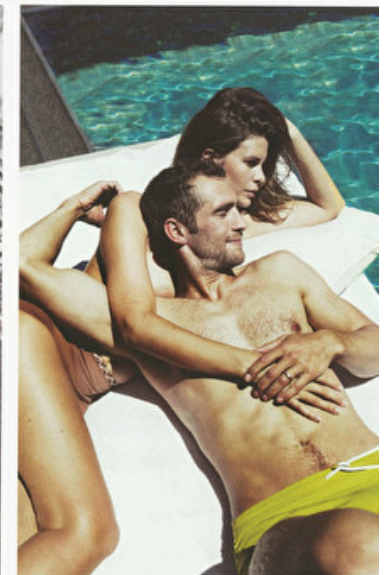

CHLOE CHALKER

Height 178cm / 5' 10.0"

Bust 81cm / 32"

Cup C

Hips 89cm / 35"

Waist 61cm / 24"

Shoes EU/US/UK 39 / 8 / 6

Size EU/US 38 / 8

Hair Brown

Eyes Blue

Inseam 85cm / 33.5"

Neck 39cm / 15.5"

108

This page left to right:

Opposite page:

108