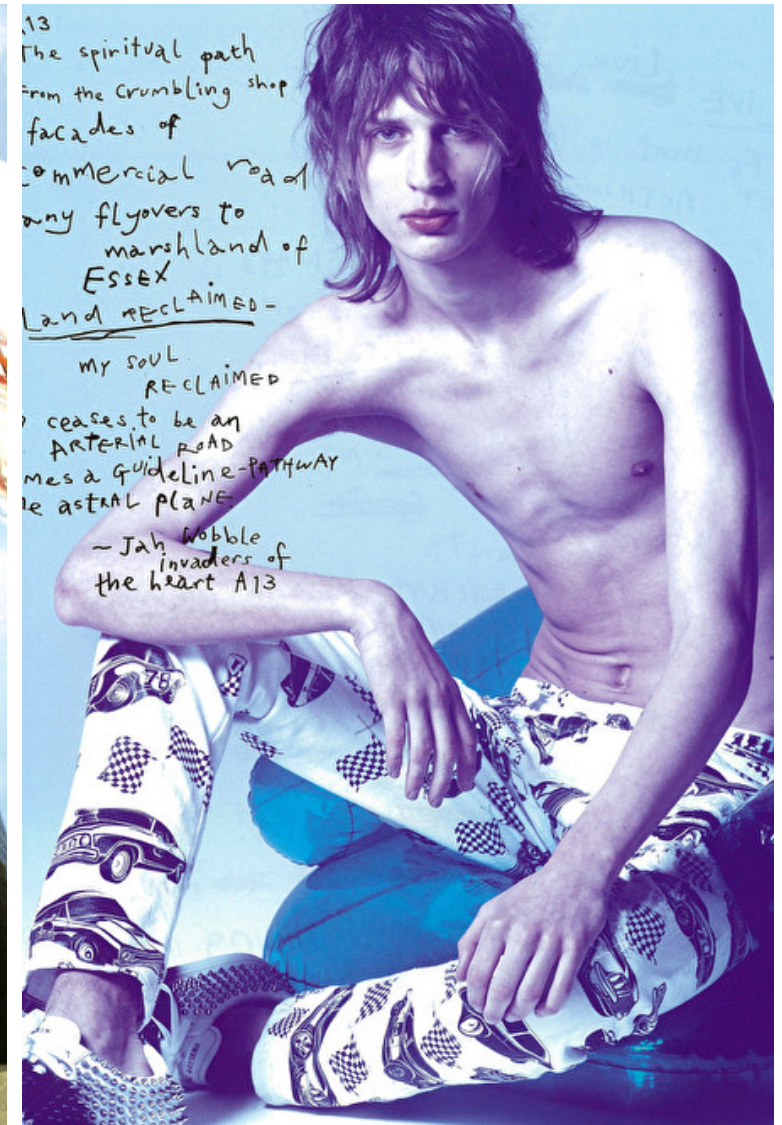

Select

MODEL MANAGEMENT

2nd floor, 77 ST. Martins Lane (entrance on Cranbourn Street) , London, WC2N 4AA, England, United Kingdom
Phone: +44 (0) 20 7299 1322 Fax: +44 (0) 20 7299 1386 Email: info@selectmodel.com Website: https://www.selectmodel.com/

CHRIS STELCZER

Height 191cm / 6' 3.0"

Chest 86cm / 34"

Waist 71cm / 28"

Hips 92cm / 36"

Shoes EU/US/UK 44 / 11 / 9.5

Eyes Blue grey

Hair Platinum blond

Location Europe