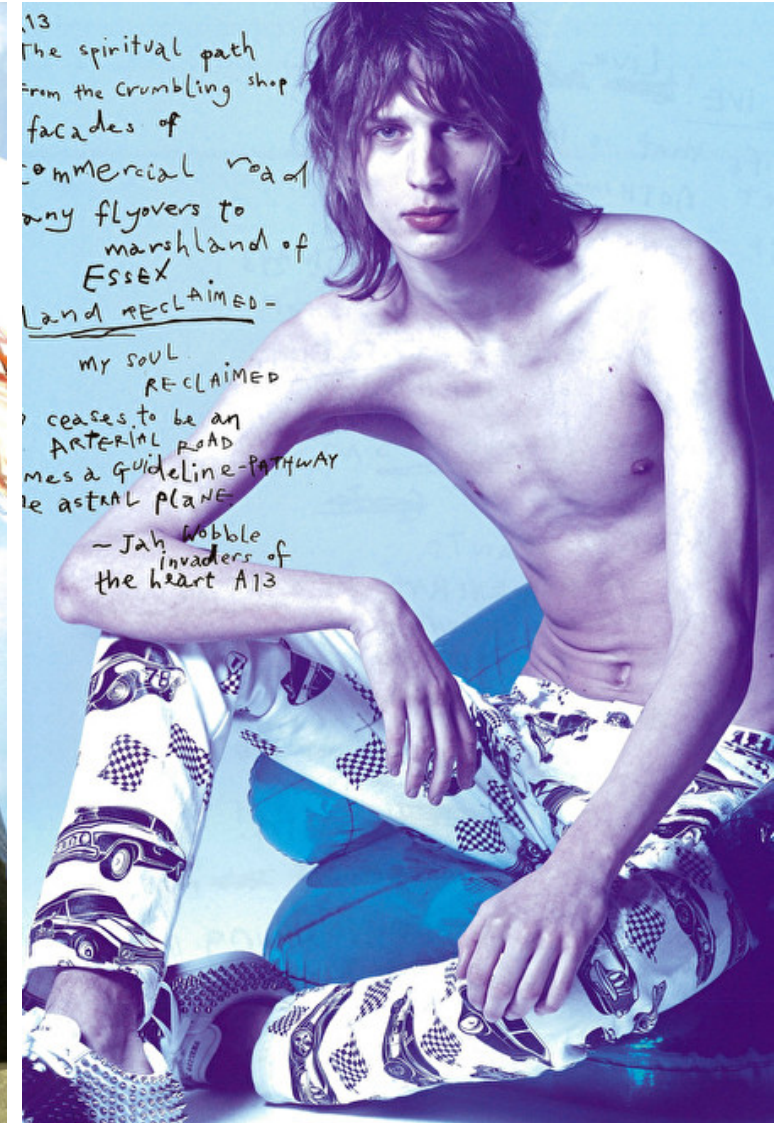

Select

MODEL MANAGEMENT

2nd floor, 77 ST. Martins Lane (entrance on Cranbourn Street) , London, WC2N 4AA, England, United Kingdom
Phone: +44 (0) 20 7299 1322 Fax: +44 (0) 20 7299 1386 Email: info@selectmodel.com Website: https://www.selectmodel.com/

CHRIS STELCZER

Height 191cm / 6' 3.0"

Chest 86cm / 34"

Waist 71cm / 28"

Hips 92cm / 36"

Shoes EU/US/UK 44 / 11 / 9.5

Eyes Blue grey

Hair Platinum blond

Location Europe