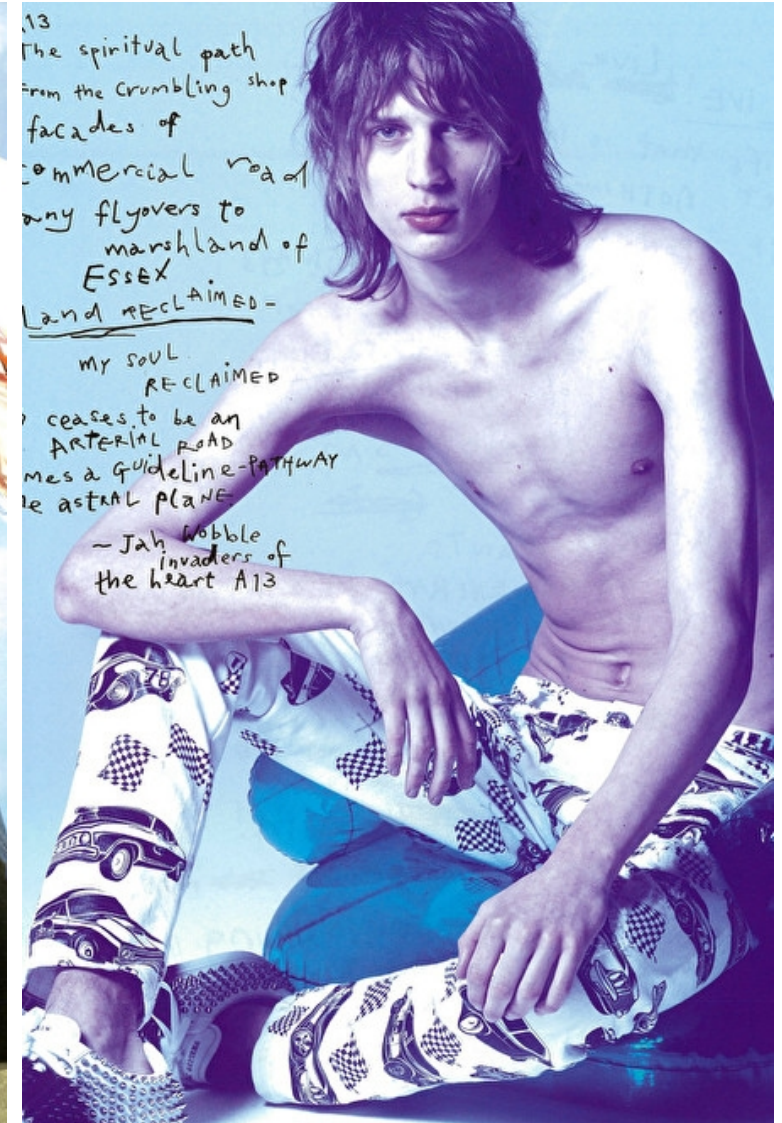

Select

MODEL MANAGEMENT

2nd floor, 77 ST. Martins Lane (entrance on Cranbourn Street) , London, WC2N 4AA, England, United Kingdom
Phone: +44 (0) 20 7299 1322 Fax: +44 (0) 20 7299 1386 Email: info@selectmodel.com Website: https://www.selectmodel.com/

CHRIS STELCZER

Height 191cm / 6' 3.0"

Chest 86cm / 34"

Waist 71cm / 28"

Hips 92cm / 36"

Shoes EU/US/UK 44 / 11 / 9.5

Eyes Blue grey

Hair Platinum blond

Location Europe