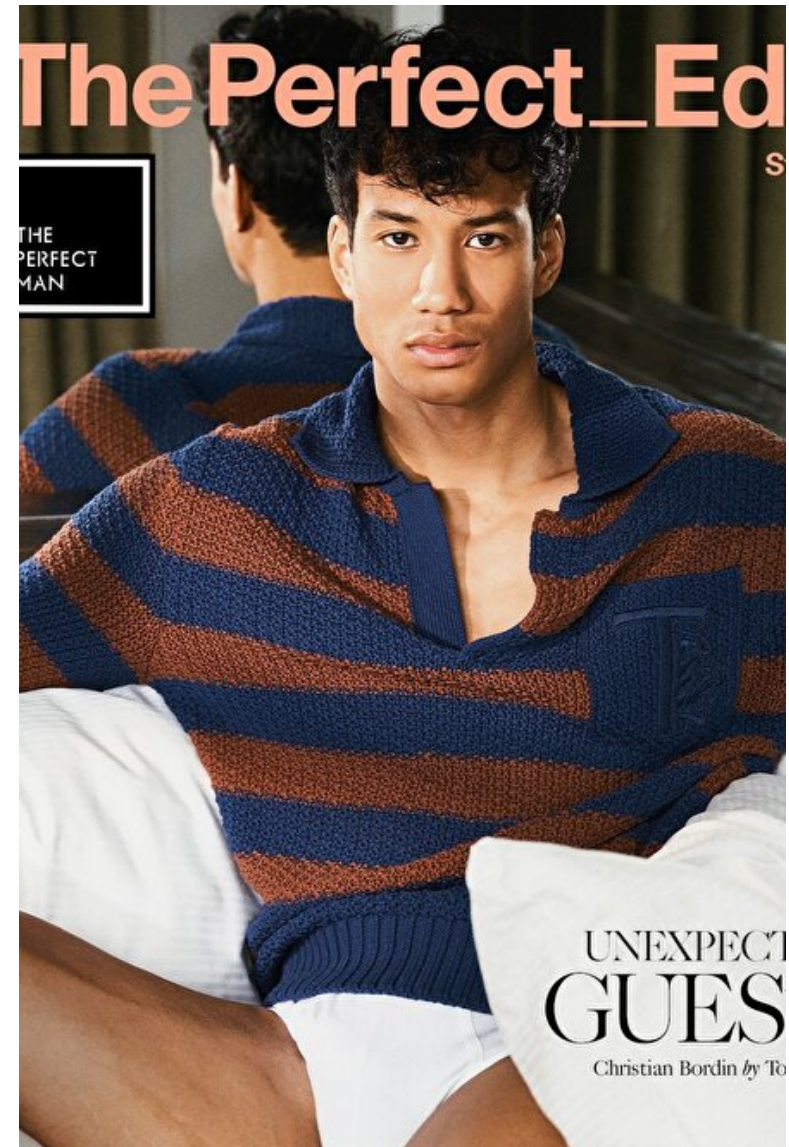

CHRISTIAN BORDIN

Height 190cm / 6' 3.0"

Chest 98cm / 38.5"

Hips 95cm / 37.5"

Waist 74cm / 29"

Shoes EU/US/UK 44.5 / 11.5 / 10

Inseam 84cm / 33"

Neck 38cm / 15"

Hair Black

Hair length 5

Eyes Brown

Suit size 48cm / 38"