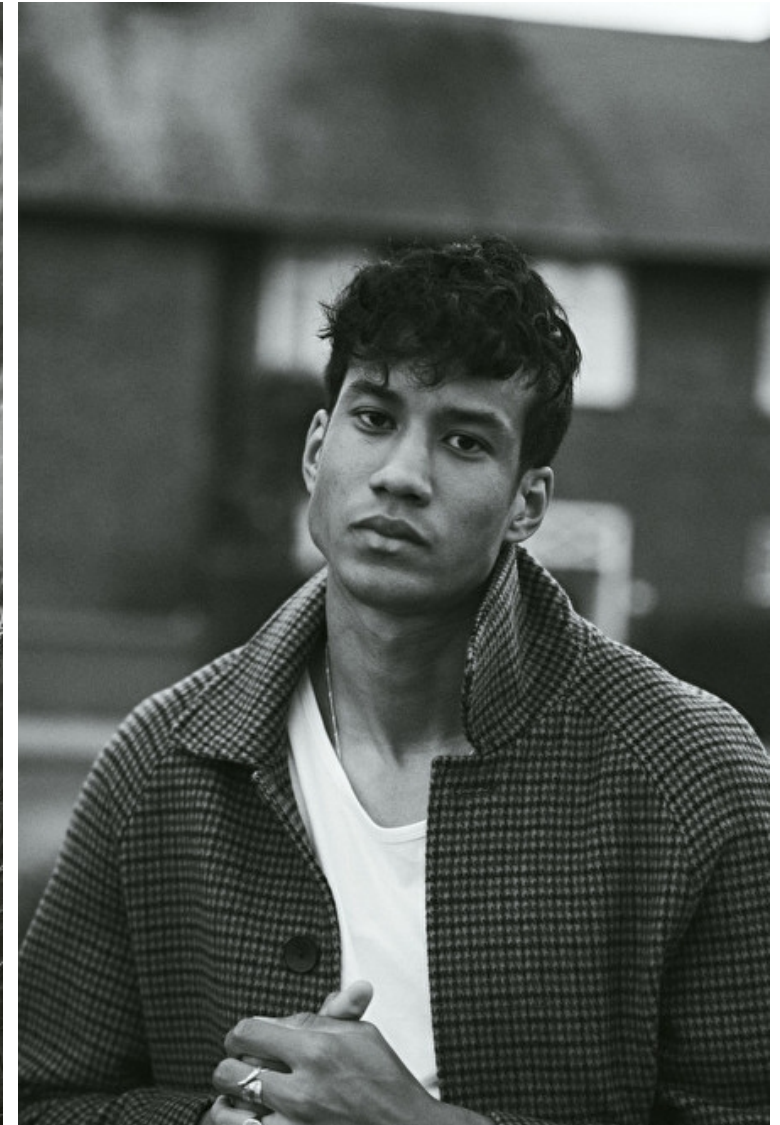

CHRISTIAN BORDIN

Height 190cm / 6' 3.0"

Chest 98cm / 38.5"

Hips 95cm / 37.5"

Waist 74cm / 29"

Shoes EU/US/UK 44.5 / 11.5 /
10

Inseam 84cm / 33"

Neck 38cm / 15"

Hair Black

Hair length 5

Eyes Brown

Suit size 48cm / 38"