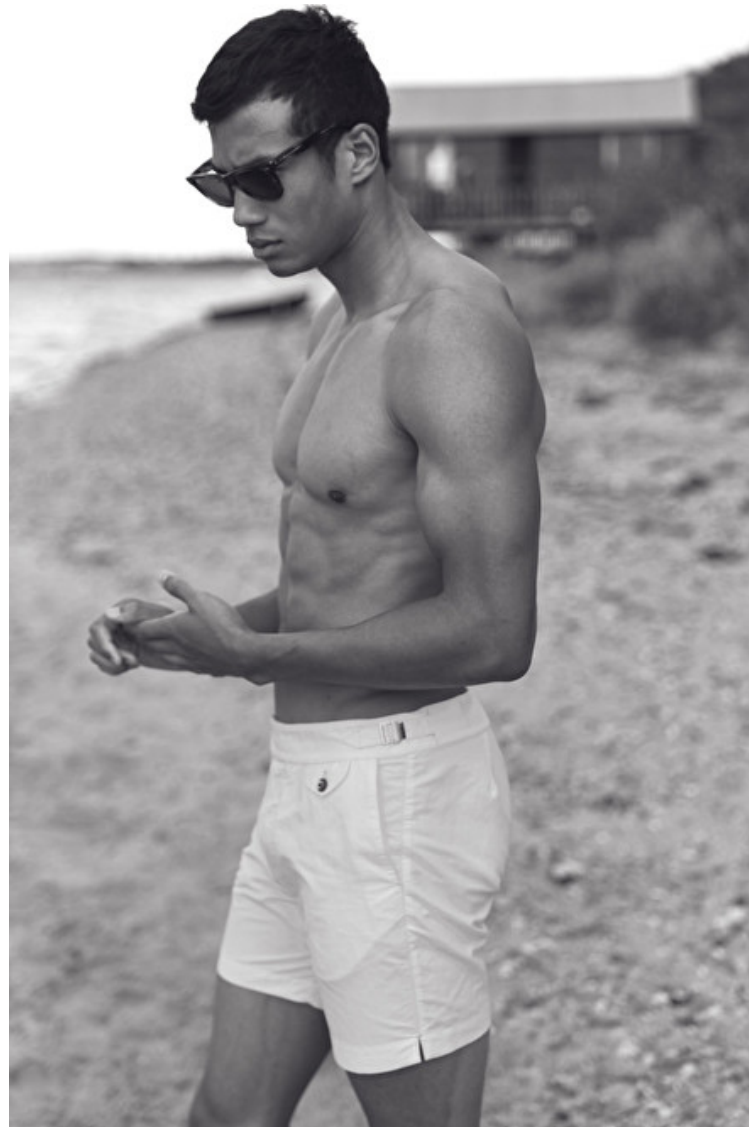

CHRISTIAN BORDIN

Height 190cm / 6' 3.0"

Chest 98cm / 38.5"

Hips 95cm / 37.5"

Waist 74cm / 29"

Shoes EU/US/UK 44.5 / 11.5 /
10

Inseam 84cm / 33"

Neck 38cm / 15"

Hair Black

Hair length 5

Eyes Brown

Suit size 48cm / 38"