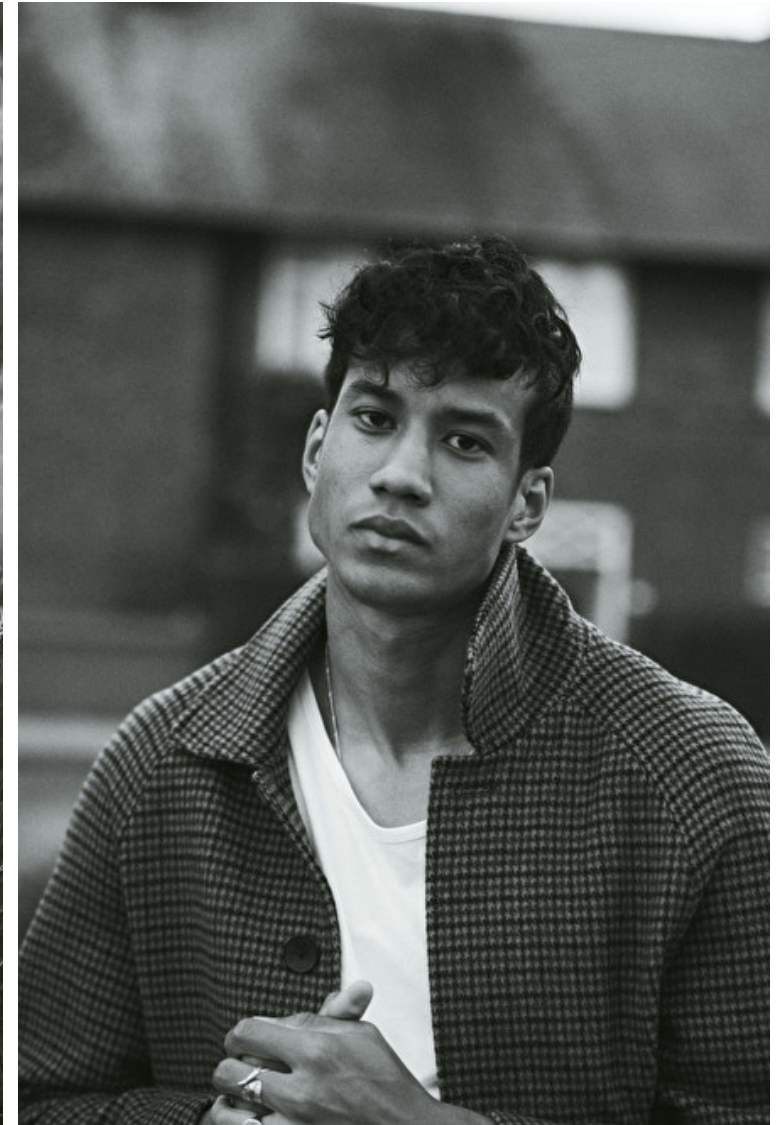

CHRISTIAN BORDIN

Height 190cm / 6' 3.0"

Chest 98cm / 38.5"

Hips 95cm / 37.5"

Waist 74cm / 29"

Shoes EU/US/UK 44.5 / 11.5 /
10

Inseam 84cm / 33"

Neck 38cm / 15"

Hair Black

Hair length 5

Eyes Brown

Suit size 48cm / 38"