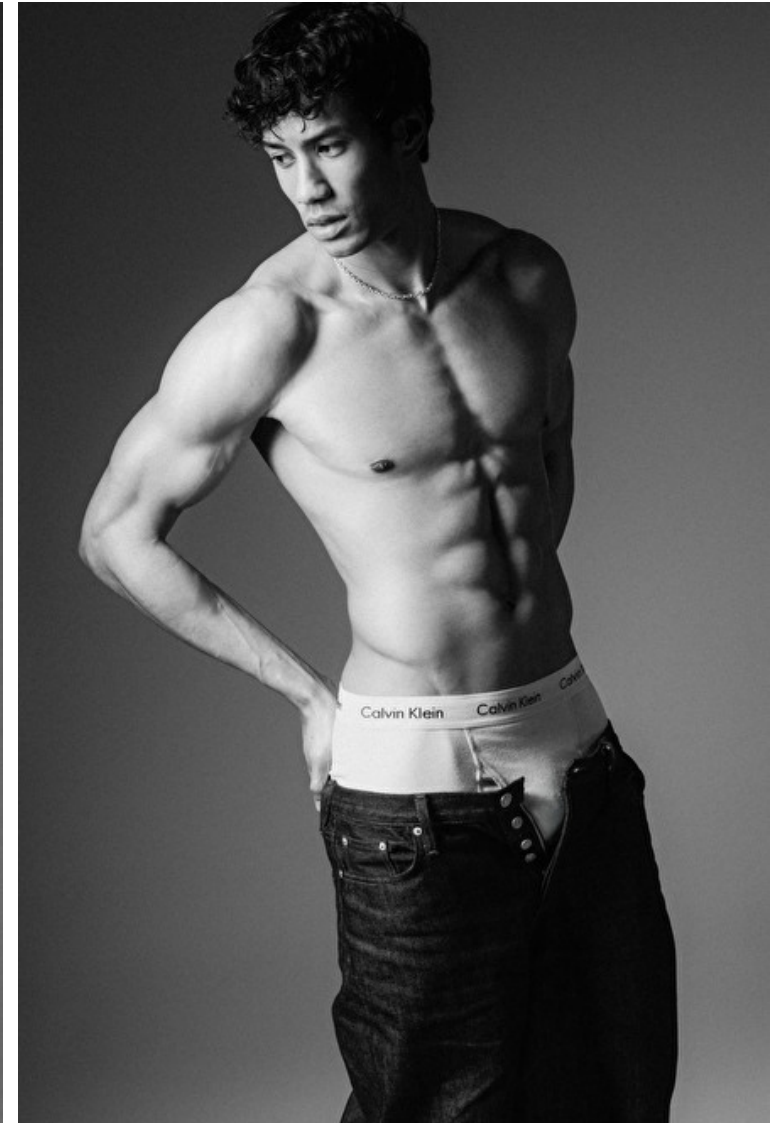

CHRISTIAN BORDIN

Height 190cm / 6' 3.0"

Chest 98cm / 38.5"

Hips 95cm / 37.5"

Waist 74cm / 29"

Shoes EU/US/UK 44.5 / 11.5 /
10

Inseam 84cm / 33"

Neck 38cm / 15"

Hair Black

Hair length 5

Eyes Brown

Suit size 48cm / 38"