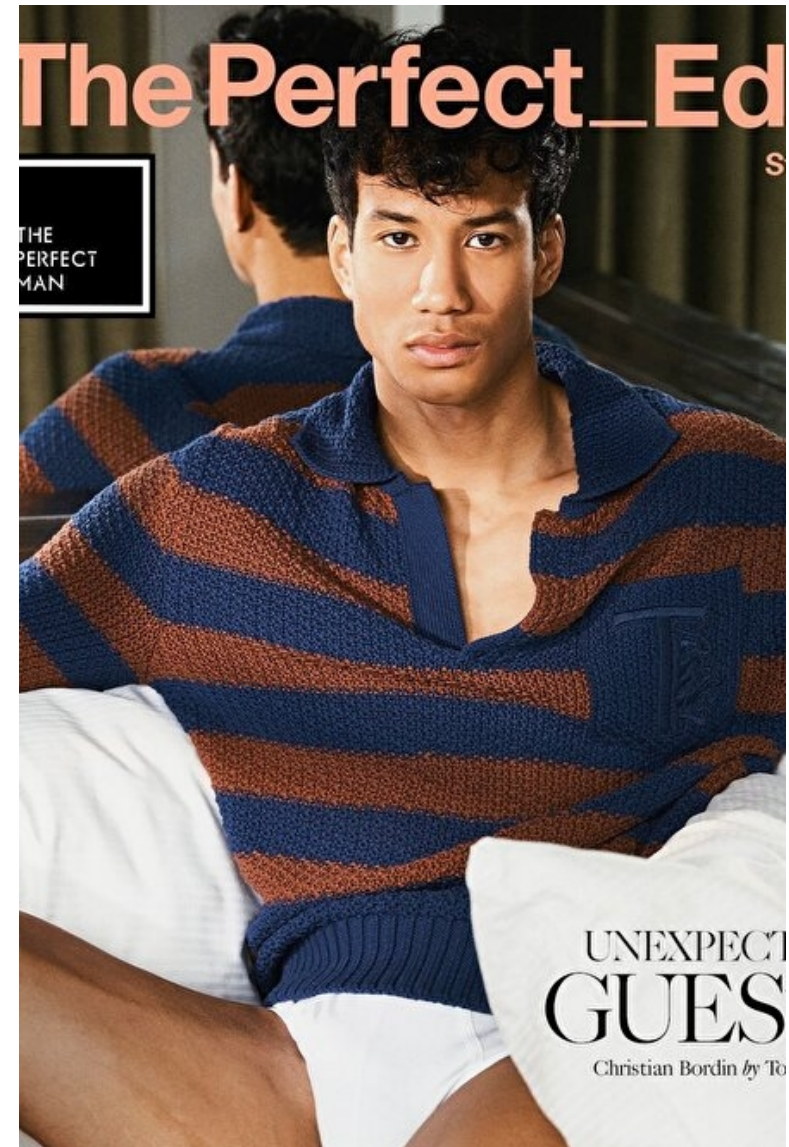

CHRISTIAN BORDIN

Height 190cm / 6' 3.0"

Chest 98cm / 38.5"

Hips 95cm / 37.5"

Waist 74cm / 29"

Shoes EU/US/UK 44.5 / 11.5 / 10

Inseam 84cm / 33"

Neck 38cm / 15"

Hair Black

Hair length 5

Eyes Brown

Suit size 48cm / 38"