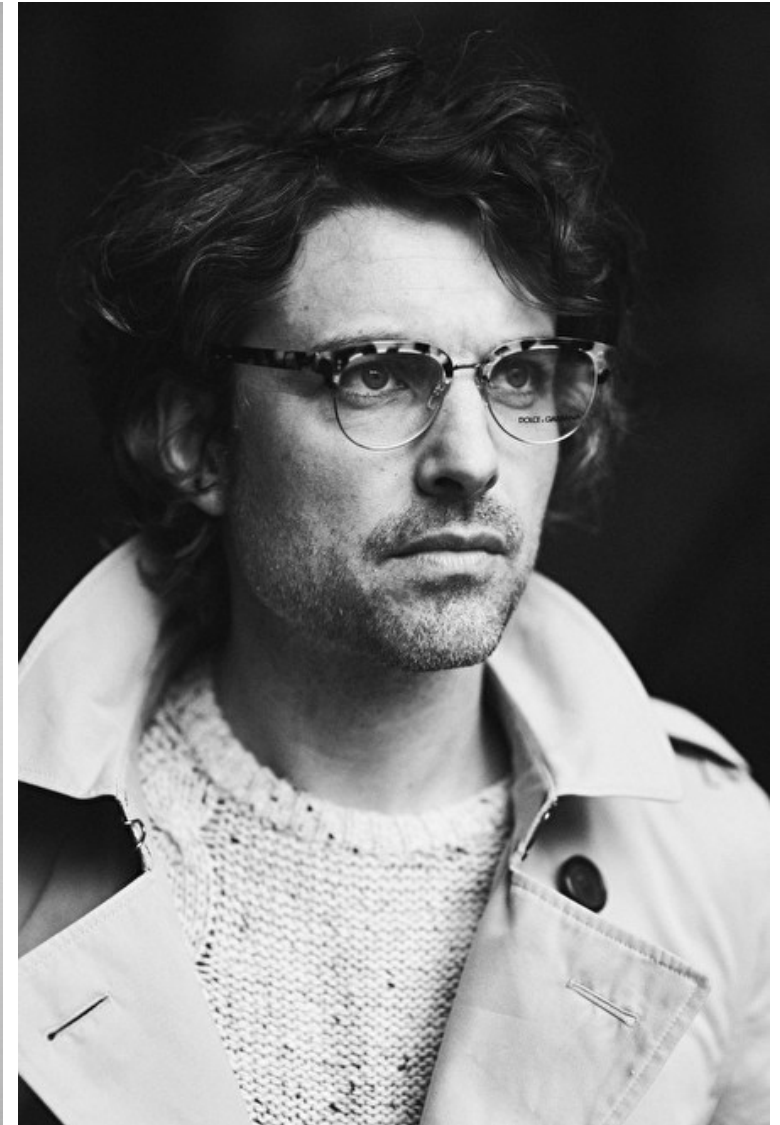

Select

MODEL MANAGEMENT

2nd floor, 77 ST. Martins Lane (entrance on Cranbourn Street) , London, WC2N 4AA, England, United Kingdom
Phone: +44 (0) 20 7299 1322 **Fax:** +44 (0) 20 7299 1386 **Email:** info@selectmodel.com **Website:** https://www.selectmodel.com/

CHRISTIAN LAMBELIN

Height 187cm / 6' 1.5"

Chest 96cm / 38"

Hips 94cm / 37"

Waist 83cm / 32.5"

Shoes EU/US/UK 45 / 12 / 10.5

Inseam 81cm / 32"

Suit size 50cm / 40"

Suit cut Regular

Neck 39cm / 15.5"

Hair Dark brown

Hair length 3

Eyes Blue green